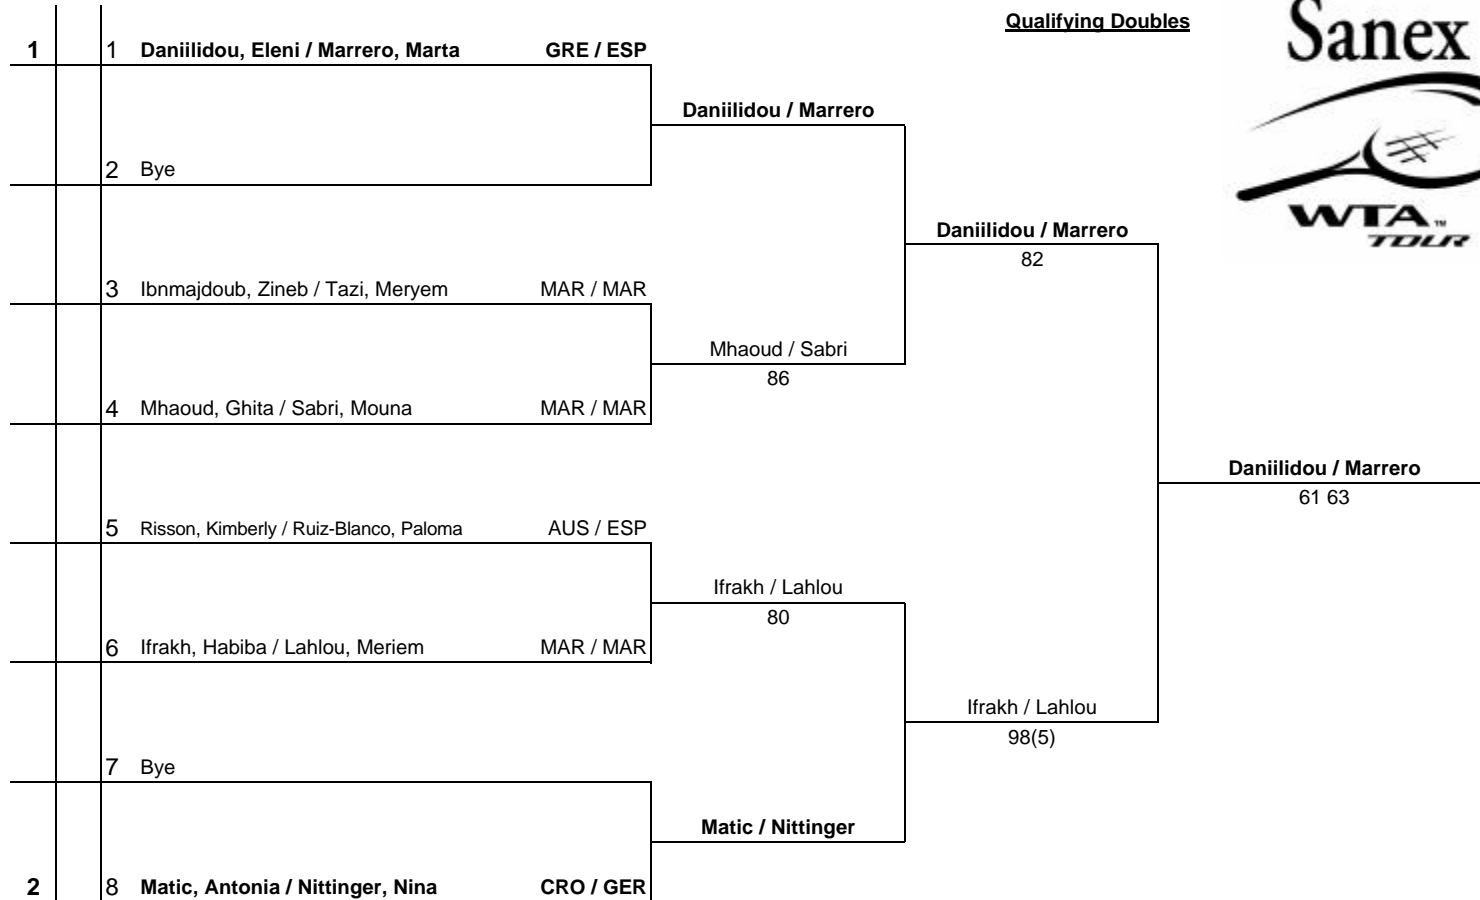

Grand Prix de S.A.R. La Princesse Lalla Meryem

23-29 July 2001

Tournament City: Casablanca

Qualifying Doubles

Last Direct Acceptance: Byes

Sanex WTA Tour Supervisor: Jimmy Moore

Tournament: Grand Prix de SAR La Princesse Lalla Meryem
City: Casablanca, Morocco
Main Draw Date: 23-29 July 2001
Qualifying Date: 21-23 July 2001
Prize Money: $110,000
Surface: Red Clay (Outdoors)

Qualifiers: _____ -
Finalist: _____ -
3rd-4th: _____ -
5th-8th: _____ -