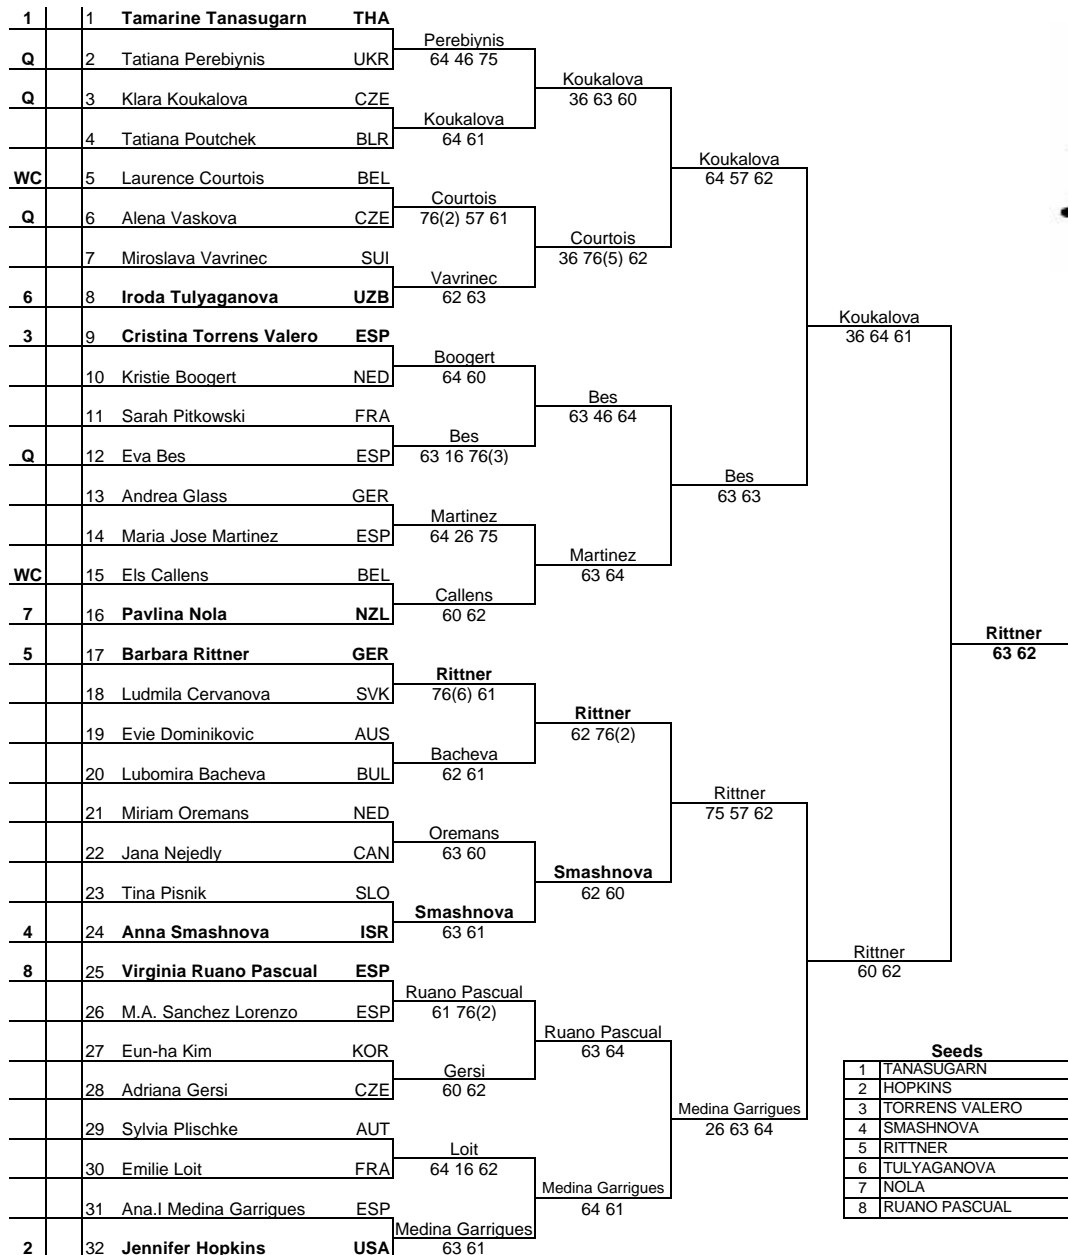

TennisCup Vlaanderen
13 -19 May 2001

Tournament City: Antwerp

Seeds	Rank
1	TANASUGARN 27
2	HOPKINS 61
3	TORRENS VALERO 64
4	SMASHNOVA 65
5	RITTNER 67
6	TULYAGANOVA 68
7	NOLA 69
8	RUANO PASCUAL 74

Tournament: TennisCup Vlaanderen
 City: Antwerp
 Main Draw Date: 13 - 19 May
 Qualifying Date: 11 - 13 May
 Prize Money: \$110,000
 Surface: Red Clay

	Prize Money	Points
Winner	\$16,000	80
Finalist	\$9,000	56
3rd-4th	\$4,800	36
5th-8th	\$2,600	20
9th-16th	\$1,450	10
17th-32nd	\$800	1

Last Direct Acceptance: Kristie Boogert (102)
 Sanex WTA Tour Director: Angie Woolcock

	Seeds	Rank
1	BRADSHAW	106
2	RAZZANO	115
3	LEE	121
4	BOOGERT	123
5	RANDRIANTEFY	135
6	DOMINGUEZ LINO	144
7	WASHINGTON	145
8	VASKOVA	148
9	FORETZ	150

Last Direct Acceptance: LANDA (213)

Sanex WTA Tour Director: Angie Woolcock