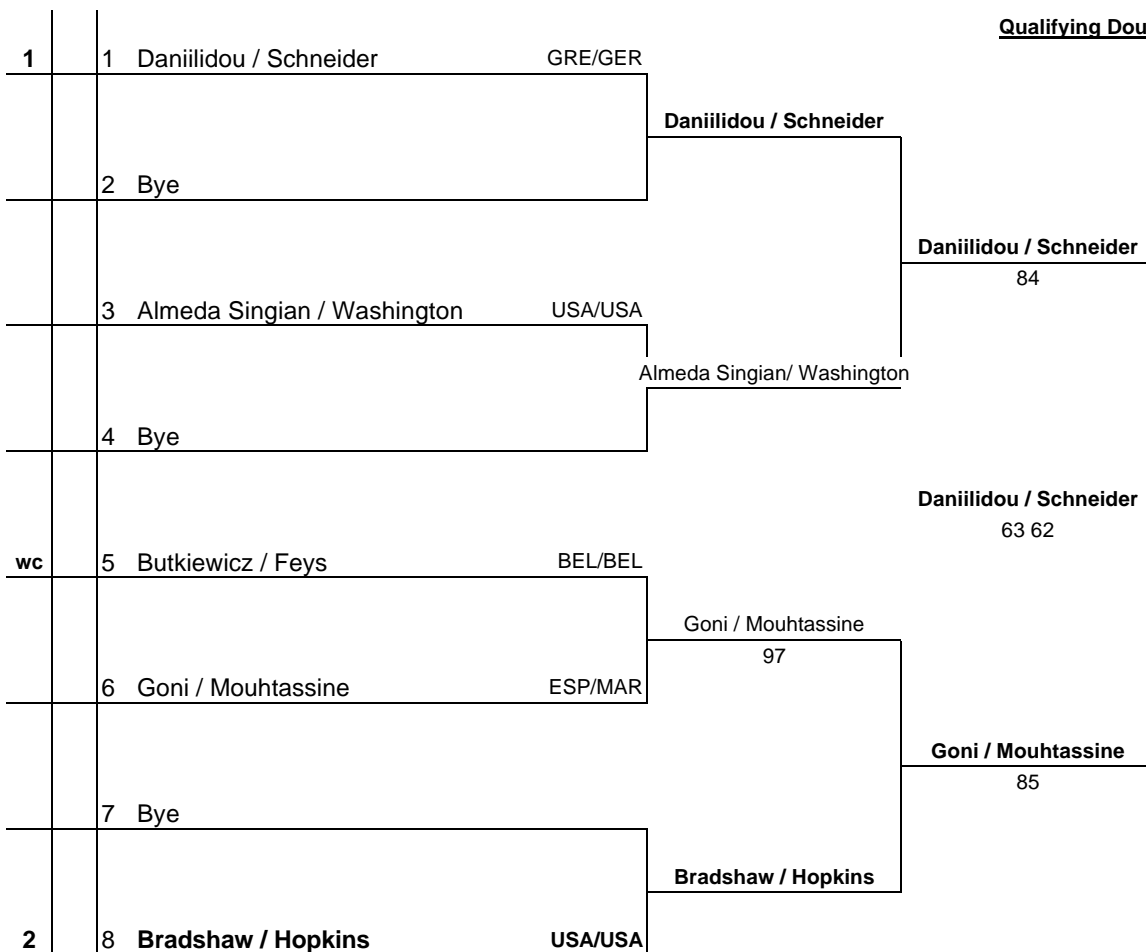

TennisCup Vlaanderen

13 -19 May 2001

Tournament City: Antwerp

Qualifying Doubles

	Seeds	Rank
1	Daniilidou / Schneider	337
2	Bradshaw / Hopkins	366

Last Direct Acceptance: Byes

Sanex WTA Tour Director: Angie Woolcock

Tournament: TennisCup Vlaanderen
City: Antwerp
Main Draw Date: 13 - 19 May
Qualifying Date: 11 - 13 May
Prize Money: $110,000
Surface: Red Clay

Winner: _____
Finalist: _____
3rd-4th: _____
5th-8th: _____