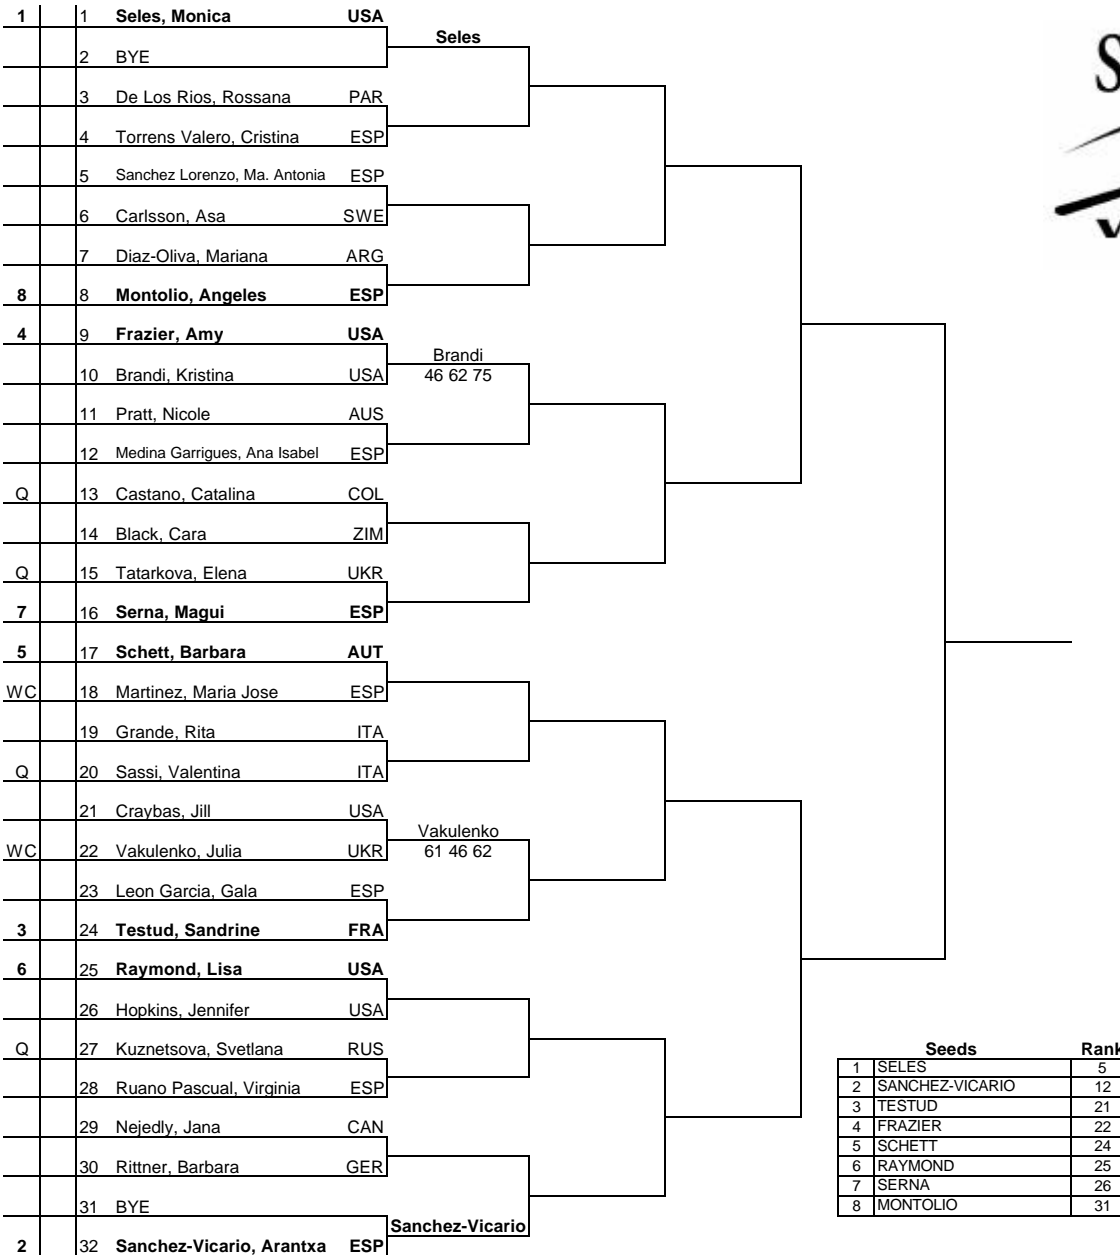

Tournament City: MADRID

Tournament: Open de Espana Villa de Madrid
 City: Madrid
 Main Draw Date: 21-26 May 2001
 Qualifying Date: 19-21 May 2001
 Prize Money: \$170,000
 Surface: Red Clay (Outdoor)

Winner \$27,000
 Finalist \$14,500
 3rd-4th \$7,500
 5th-8th \$4,000
 9th-16th \$2,200
 17th-32nd \$1,300