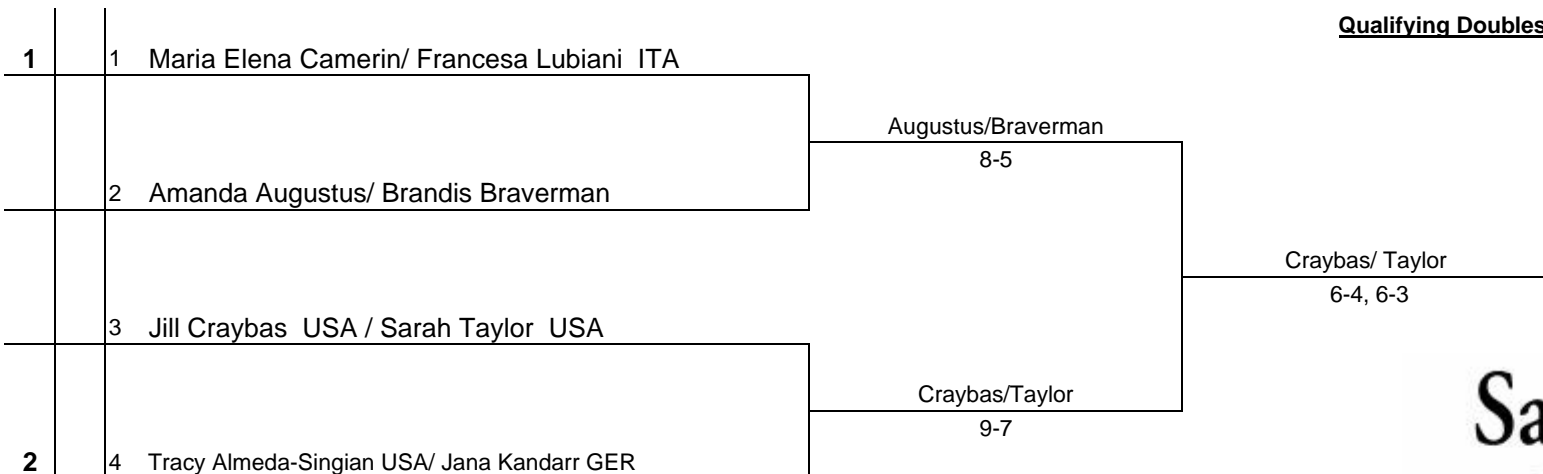

IGA U.S. Indoor Championships

17-18 February 2001

Tournament City: Oklahoma City

Qualifying Doubles

	Seeds	Rank
1	Camerin/Lubiani	521
2	Almeda-Singian/Kandarr	610

Last Direct Acceptance: Jill Craybas / Sarah Taylor 628

Sanex WTA Tour Director: Clare Wood