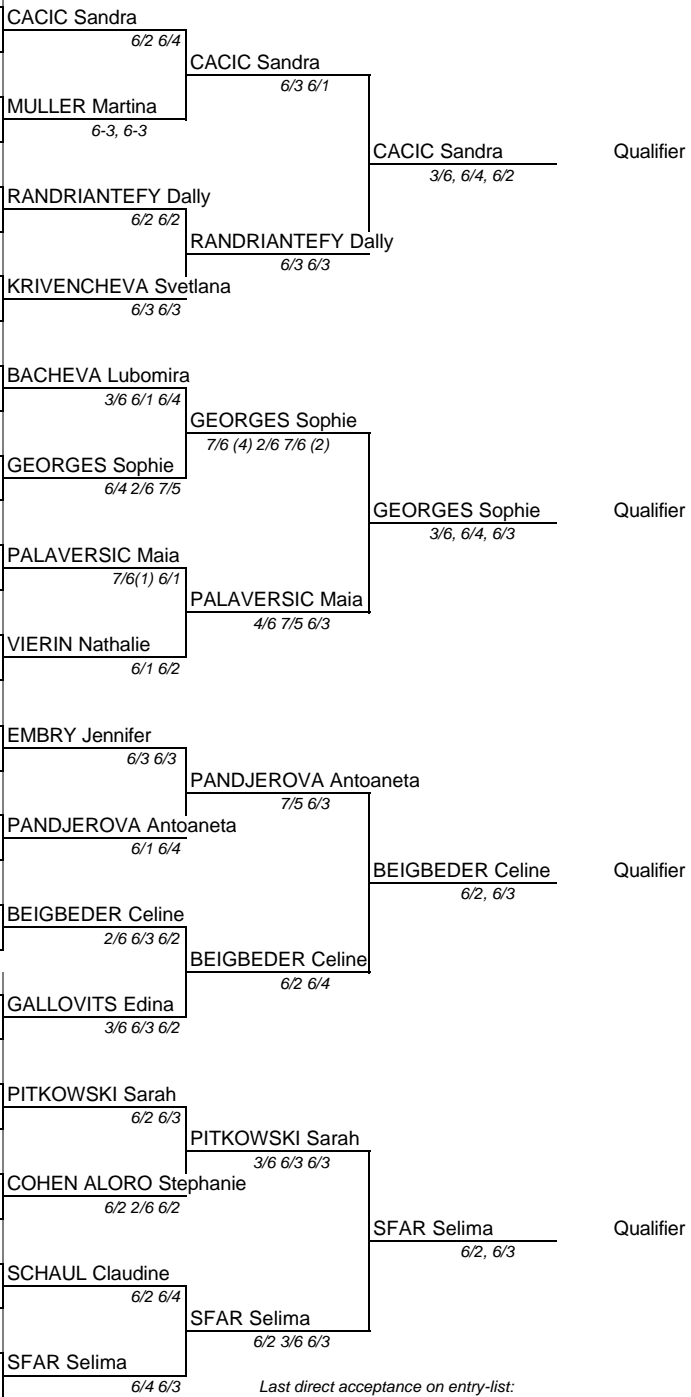

Seeds:

- | | |
|---------------------|------------------|
| 1 CACIC | 5 VENTO |
| 2 BACHEVA | 6 BUTH |
| 3 JEYASEELAN | 7 SFAR |
| 4 PITKOWSKI | 8 LATIMER |

Last direct acceptance on entry-list: _____

Sanex WTA Tour Supervisor **GIULIA ORLANDI**