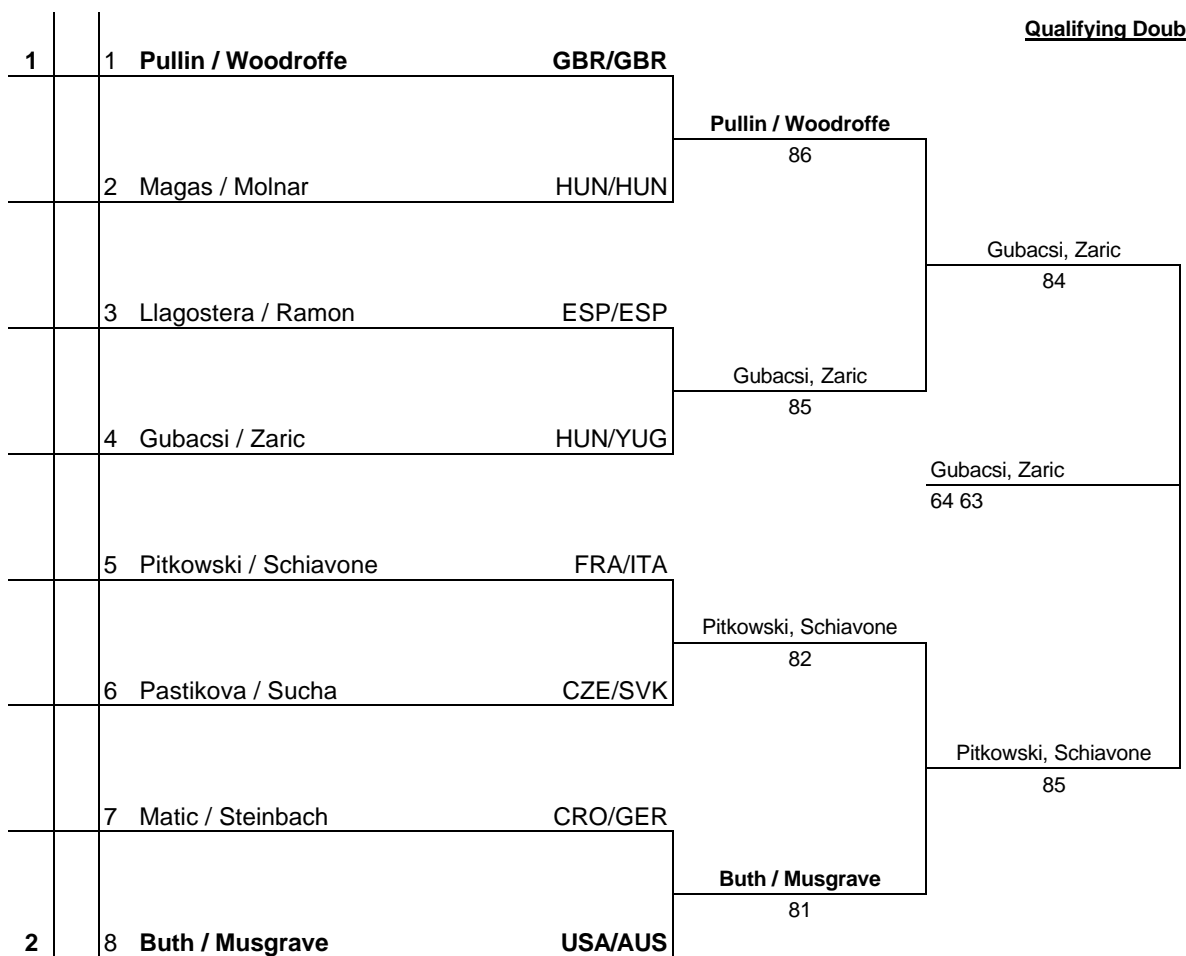

Colortex Budapest Grand Prix

14 - 16 April 01

Tournament City: BUDAPEST

Qualifying Doubles

	Seeds	Rank
1	Pullin / Woodroffe	258
2	Buth / Musgrave	298

Last Direct Acceptance: 1305 Magas / Molnar

Sanex WTA Tour Director: Clare Wood

Tournament: Colortex Budapest Grand Prix
City: BUDAPEST
Main Draw Date: 16 - 22 April 01
Qualifying Date: 14 - 16 April 01
Prize Money: $110,000
Surface: Red Clay/Outdoors

Winner: _____
Finalist: _____
3rd-4th: _____
5th-8th: _____