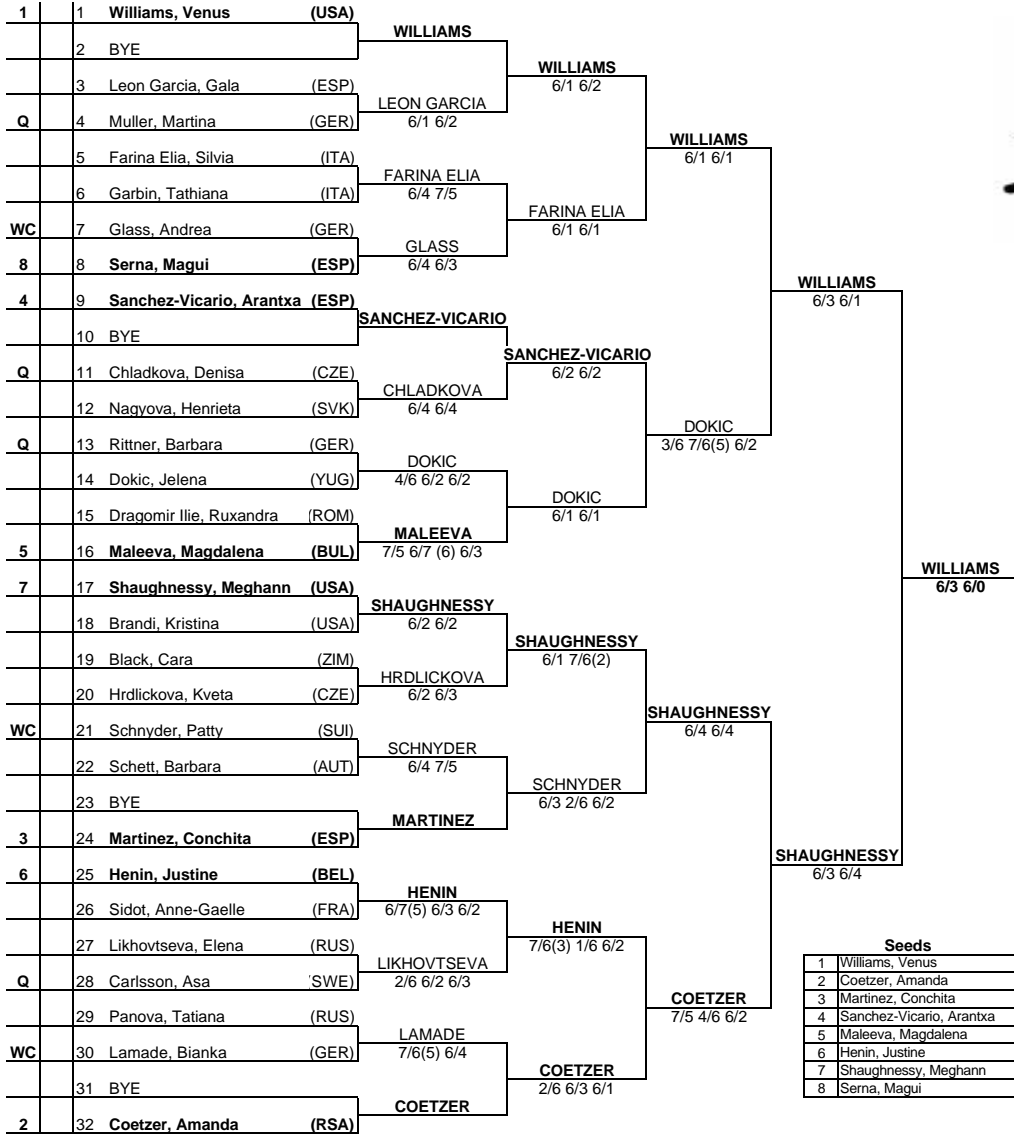

Betty Barclay Cup

1-6th May 2001

Tournament City: Hamburg

Seeds	Rank	
1	Williams, Venus	2
2	Coetzer, Amanda	8
3	Martinez, Conchita	9
4	Sanchez-Vicario, Arantxa	13
5	Maleeva, Magdalena	14
6	Henin, Justine	19
7	Shaughnessy, Meghann	22
8	Serna, Magui	23

Tournament: Betty Barclay Cup
 City: Hamburg
 Main Draw Date: 1-6th May 2001
 Qualifying Date: 29th April - 1st May 2001
 Prize Money: \$565,000
 Surface: Red Clay Outdoors

Winner \$90,000
 Finalist \$48,000
 3rd-4th \$25,500
 5th-8th \$13,700
 9th-16th \$7,300
 17th-32nd \$3,900