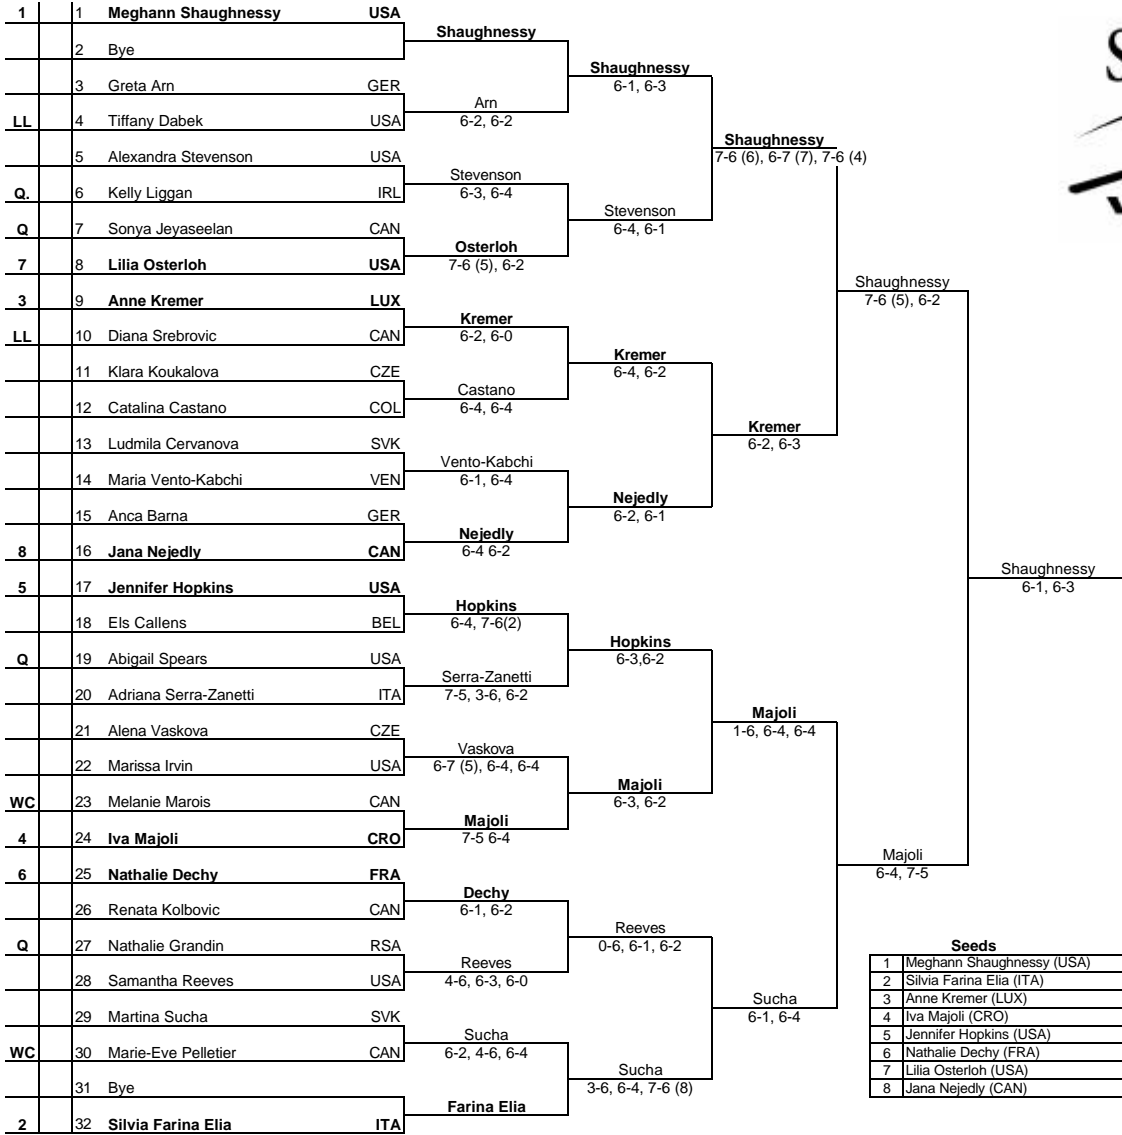

Challenge Bell 2001

September 17-23, 2001

Tournament City: Quebec City

Seeds	Rank	
1	Meghann Shaughnessy (USA)	11
2	Silvia Farina Elia (ITA)	16
3	Anne Kremer (LUX)	36
4	Iva Majoli (CRO)	41
5	Jennifer Hopkins (USA)	53
6	Nathalie Dechy (FRA)	55
7	Lilia Osterloh (USA)	63
8	Jana Nejedly (CAN)	87

Tournament: Challenge Bell
 City: Quebec City
 Main Draw Date: September 17-23, 2001
 Qualifying Date: September 16-17, 2001
 Prize Money: \$170,000
 Surface: Hardcourt/Indoors

Winner: \$27,000
 Finalist: \$14,500
 3rd-4th: \$7,500
 5th-8th: \$4,000
 9th-16th: \$2,200
 17th-32nd: \$1,300