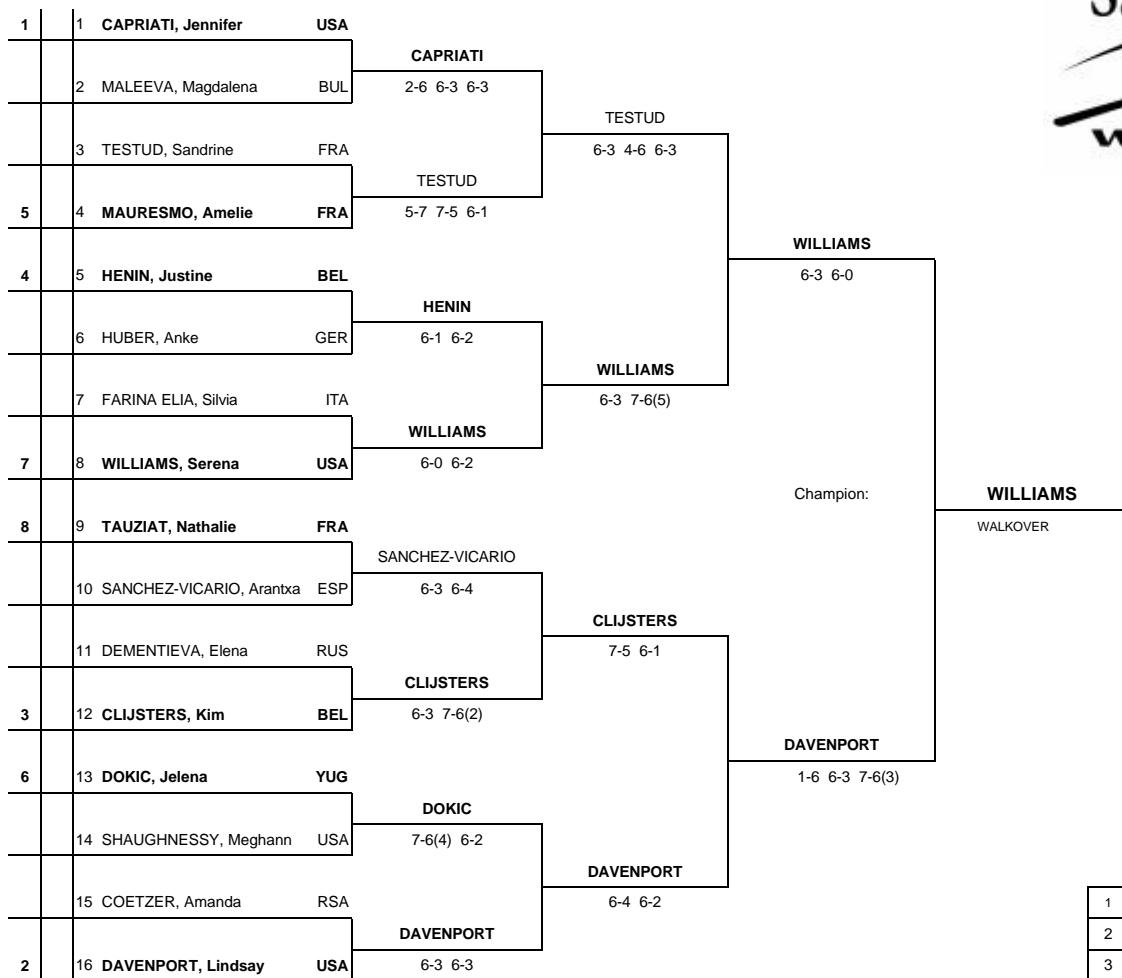

Sanex Championships

Munich, Germany

30 October - 4 November 2001

Tournament : Tour Championships
 City : Munich, Germany
 Main Draw Date : 30 October - 4 November 2001
 Qualifying Date : None
 Prize Money : \$3,000,000
 Surface : Carpet (Decoturf)

DAVENPORT withdrew from the final with a right knee bruise

Sanex WTA Tour Supervisor: Georgina Clark

SANEX CHAMPIONSHIPS - DOUBLES

30 OCTOBER - 4 NOVEMBER 2001

Tournament City: MUNICH, GERMANY

1	1	RAYMOND, Lisa / STUBBS, Rennae	USA/AUS	RAYMOND / STUBBS 6-3 6-4
	2	KRIZAN, Tina / SREBOTNIK, Katarina	SLO/SLO	
4	3	RUANO PASCUAL, Virginia / SUAREZ, Paola	ESP/ARG	RAYMOND / STUBBS 6-3 3-0, Ret
	4	FUSAI, Alexandra / GRANDE, Rita	FRA/ITA	
3	5	TESTUD, Sandrine VINCI, Roberta	FRA/ITA	BLACK / LIKHOVTSEVA 6-3 6-4
	6	BLACK, Cara / LIKHOVTSEVA, Elena	ZIM/RUS	
2	7	COETZER, Amanda / McNEIL, Lori	RSA/USA	BLACK / LIKHOVTSEVA 7-5 6-4
	8	PO-MESSERLI, Kimberly / TAUZIAT, Nathalie	USA/FRA	
				RAYMOND / STUBBS 7-5 3-6 6-3
				PO-MESSERLI / TAUZIAT 1-6 6-3 6-4

Seeds

1	RAYMOND / STUBBS
2	PO-MESSERLI / TAUZIAT
3	BLACK / LIKHOVTSEVA
4	RUANO PASCUAL / SUAREZ

SUAREZ injured her ankle in the first game of the second set

Sanex WTA Tour Director: Georgina Clark

Tournament: Sanex Championships
 City: Munich, Germany
 Main Draw Date: 30 October - 4 November 2001
 Qualifying Date: None
 Prize Money: \$3,000,000
 Surface: Carpet (Decoturf)

	PRIZE MONEY	POINTS
Winner:	<u>\$300,000</u>	<u>390</u>
Finalist:	<u>\$150,000</u>	<u>273</u>
3rd-4th:	<u>\$75,000</u>	<u>175</u>
5th-8th:	<u>\$37,500</u>	<u>54</u>