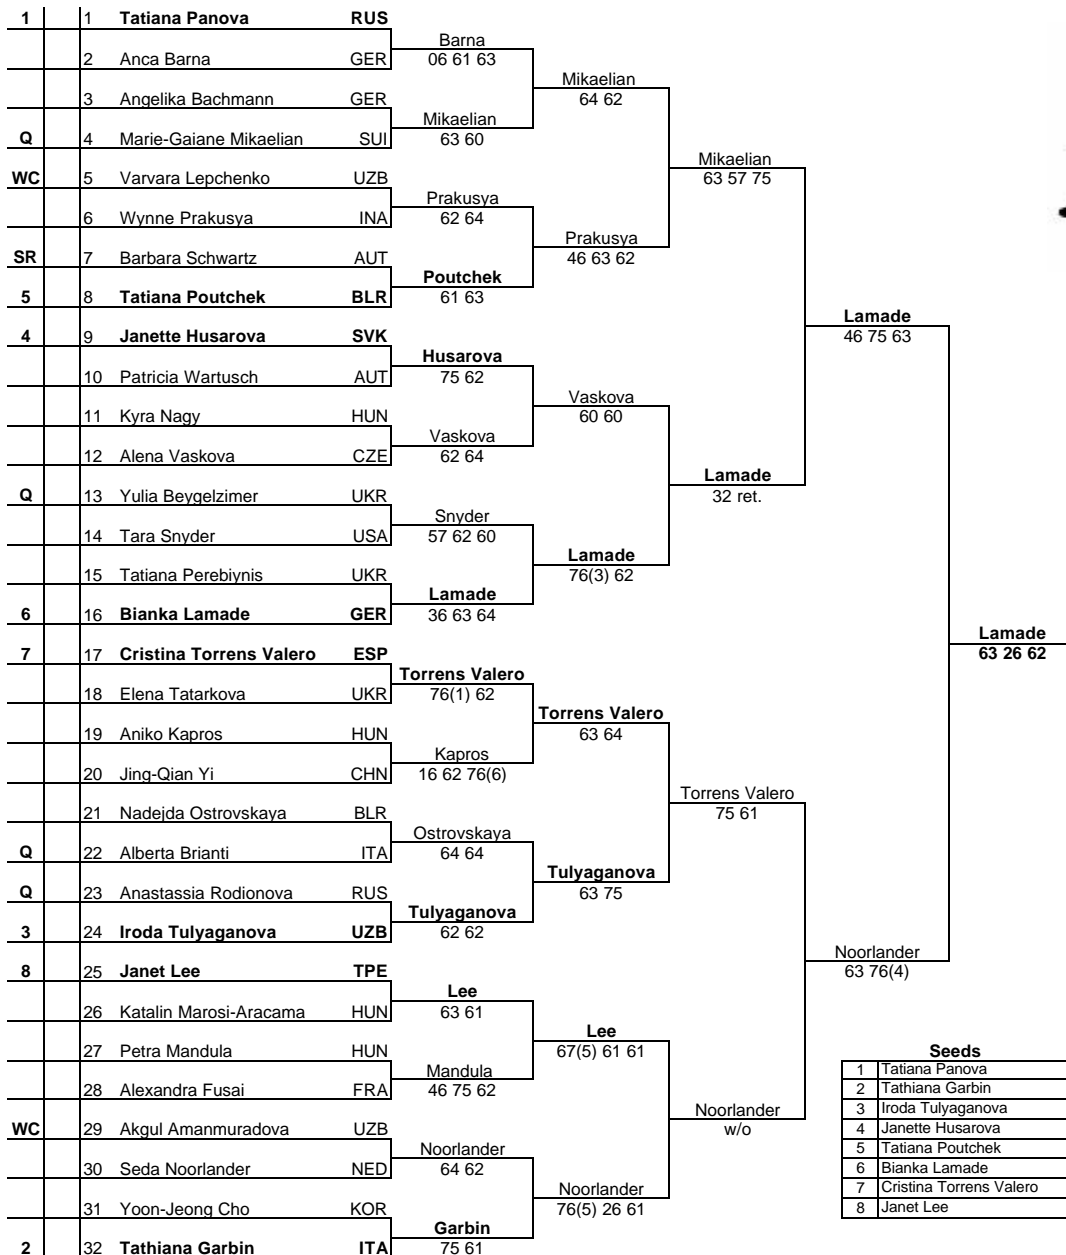

# Tashkent Open 2001

11 - 17 June 2001

Tournament City: Tashkent

	Seeds	Rank
1	Tatiana Panova	35
2	Tathiana Garbin	57
3	Iroda Tulyaganova	60
4	Janette Husarova	80
5	Tatiana Poutchek	87
6	Bianka Lamade	92
7	Cristina Torrens Valero	95
8	Janet Lee	116

Tournament: Tashkent Open 2001  
 City: Tashkent  
 Main Draw Date: 11 - 17 June 2001  
 Qualifying Date: 9 - 11 June 2001  
 Prize Money: \$140,000  
 Surface: Hardcourt / Outdoors

	Prize Money	Points
Winner	<u>\$22,000</u>	<u>140</u>
Finalist	<u>\$12,000</u>	<u>98</u>
3rd-4th	<u>\$6,300</u>	<u>63</u>
5th-8th	<u>\$3,400</u>	<u>35</u>
9th-16th	<u>\$1,825</u>	<u>18</u>
17th-32nd	<u>\$1,000</u>	<u>1</u>

Last Direct Acceptance: Elena Tatarkova (219)  
 Sanex WTA Tour Supervisor: Angie Woolcock