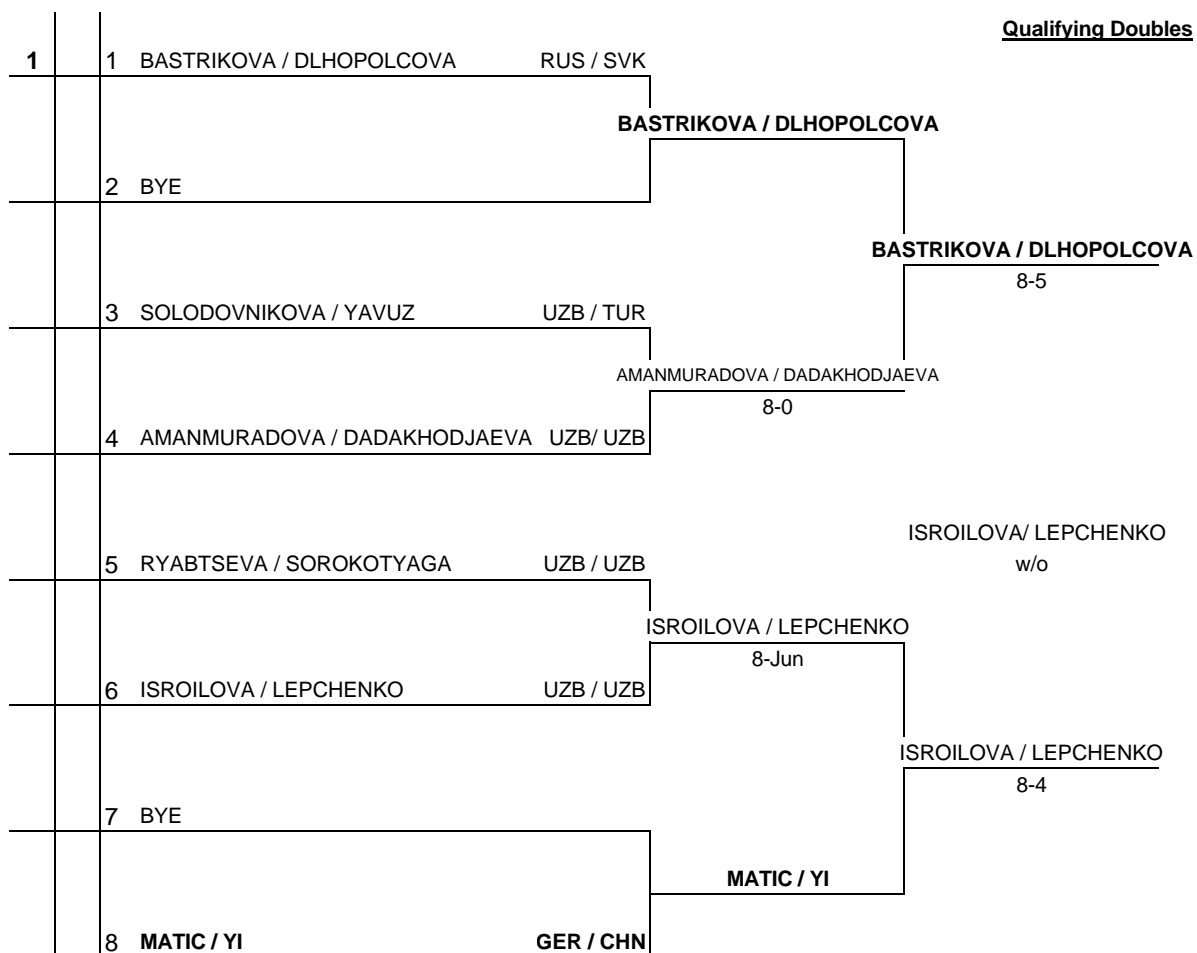

Tashkent Open 2001

9 - 11 June 2001

Tournament City: Tashkent

Qualifying Doubles

	Seeds	Rank
1	BASTRIKOVA / DLHOPOLCOVA	1589
2	MATIC / YI	1803

Last Direct Acceptance: Byes

Sanex WTA Tour Supervisor: Angie Woolcock

Tournament: Tashkent Open 2001
City: Tashkent
Main Draw Date: 11 - 17 June 2001
Qualifying Date: 9 - 11 June 2001
Prize Money: $140,000
Surface: Hardcourt / Outdoors

Winner: _____
Finalist: _____
3rd-4th: _____
5th-8th: _____