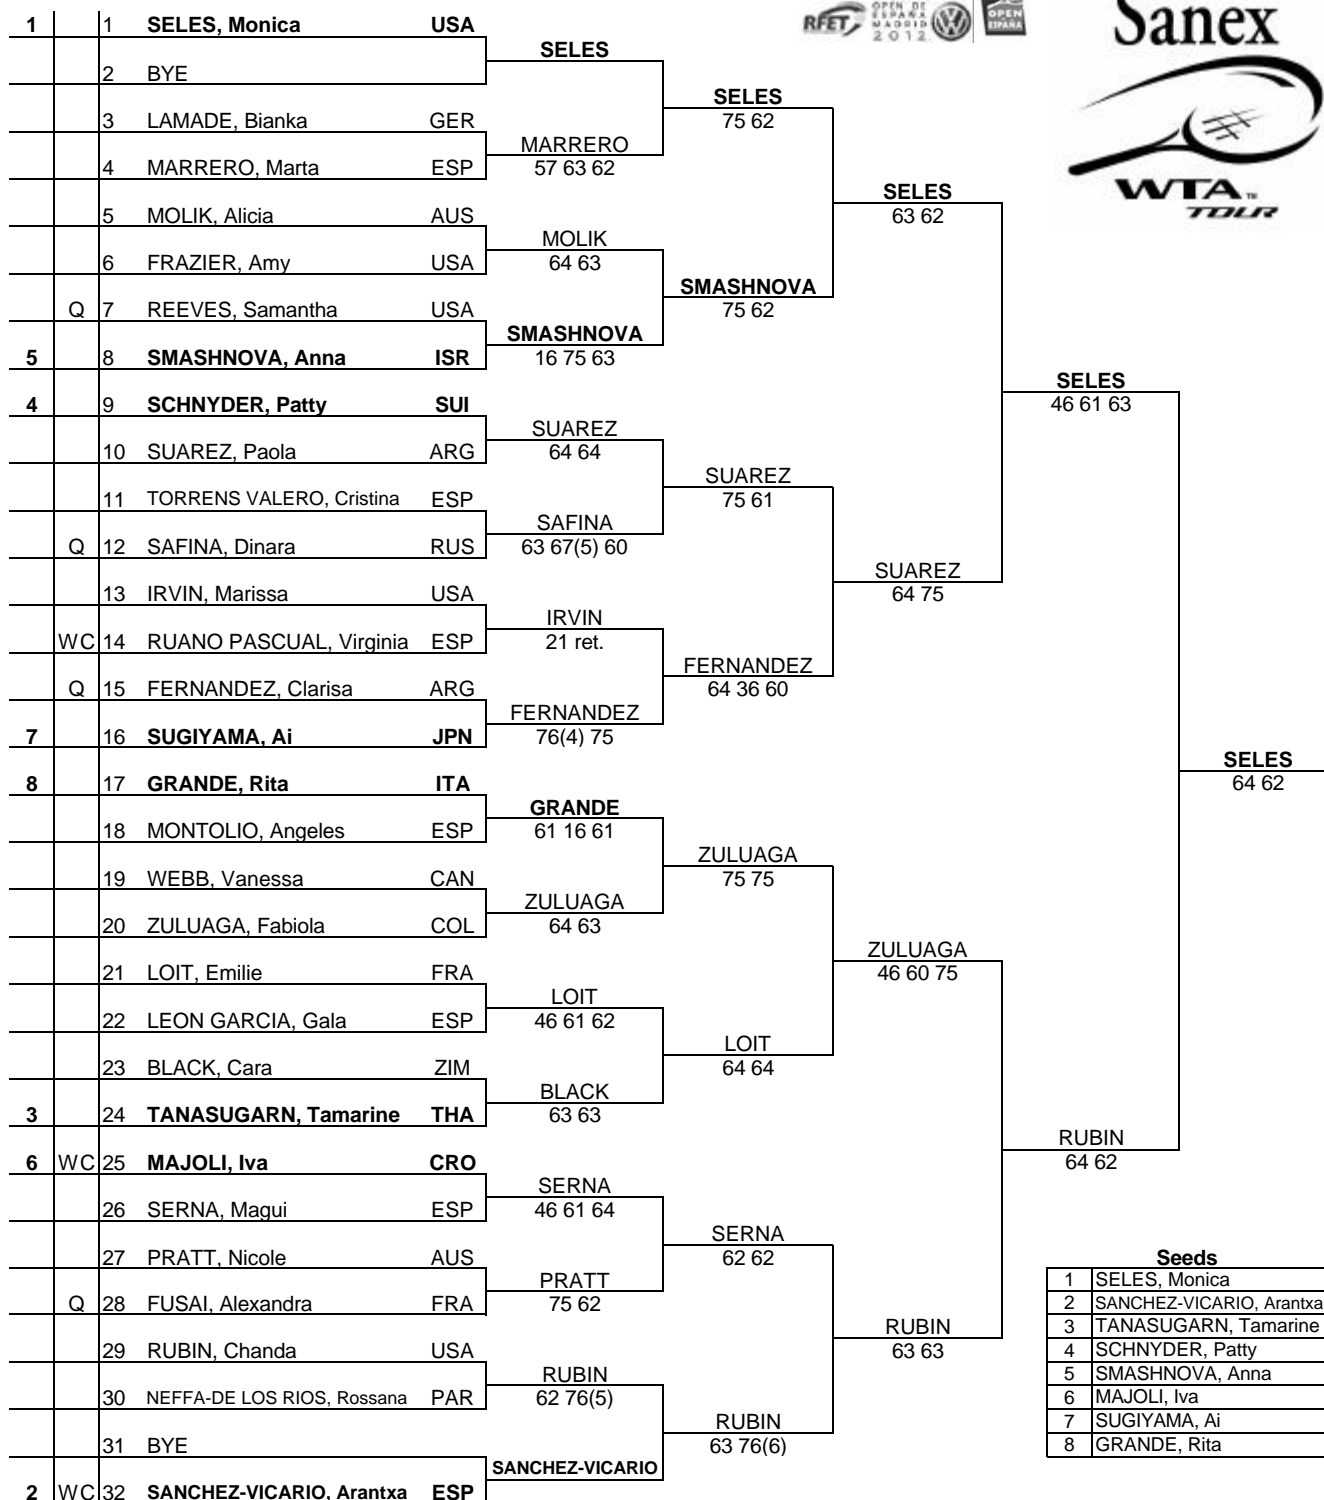

Open de España Madrid 2012

20-25 May 2002

Tournament City: Madrid

Main Draw Singles

Last Direct Acceptance: LAMADE, Bianca (69)

Sanex WTA Tour
Supervisor: Giulia ORLANDI

Tournament: Open de España Madrid 2012
 City: Madrid, Spain
 Main Draw Date: 20-25 May 2002
 Qualifying Date: 18-20 May 2002
 Prize Money: US\$170,000
 Surface: Red Clay / Outdoors