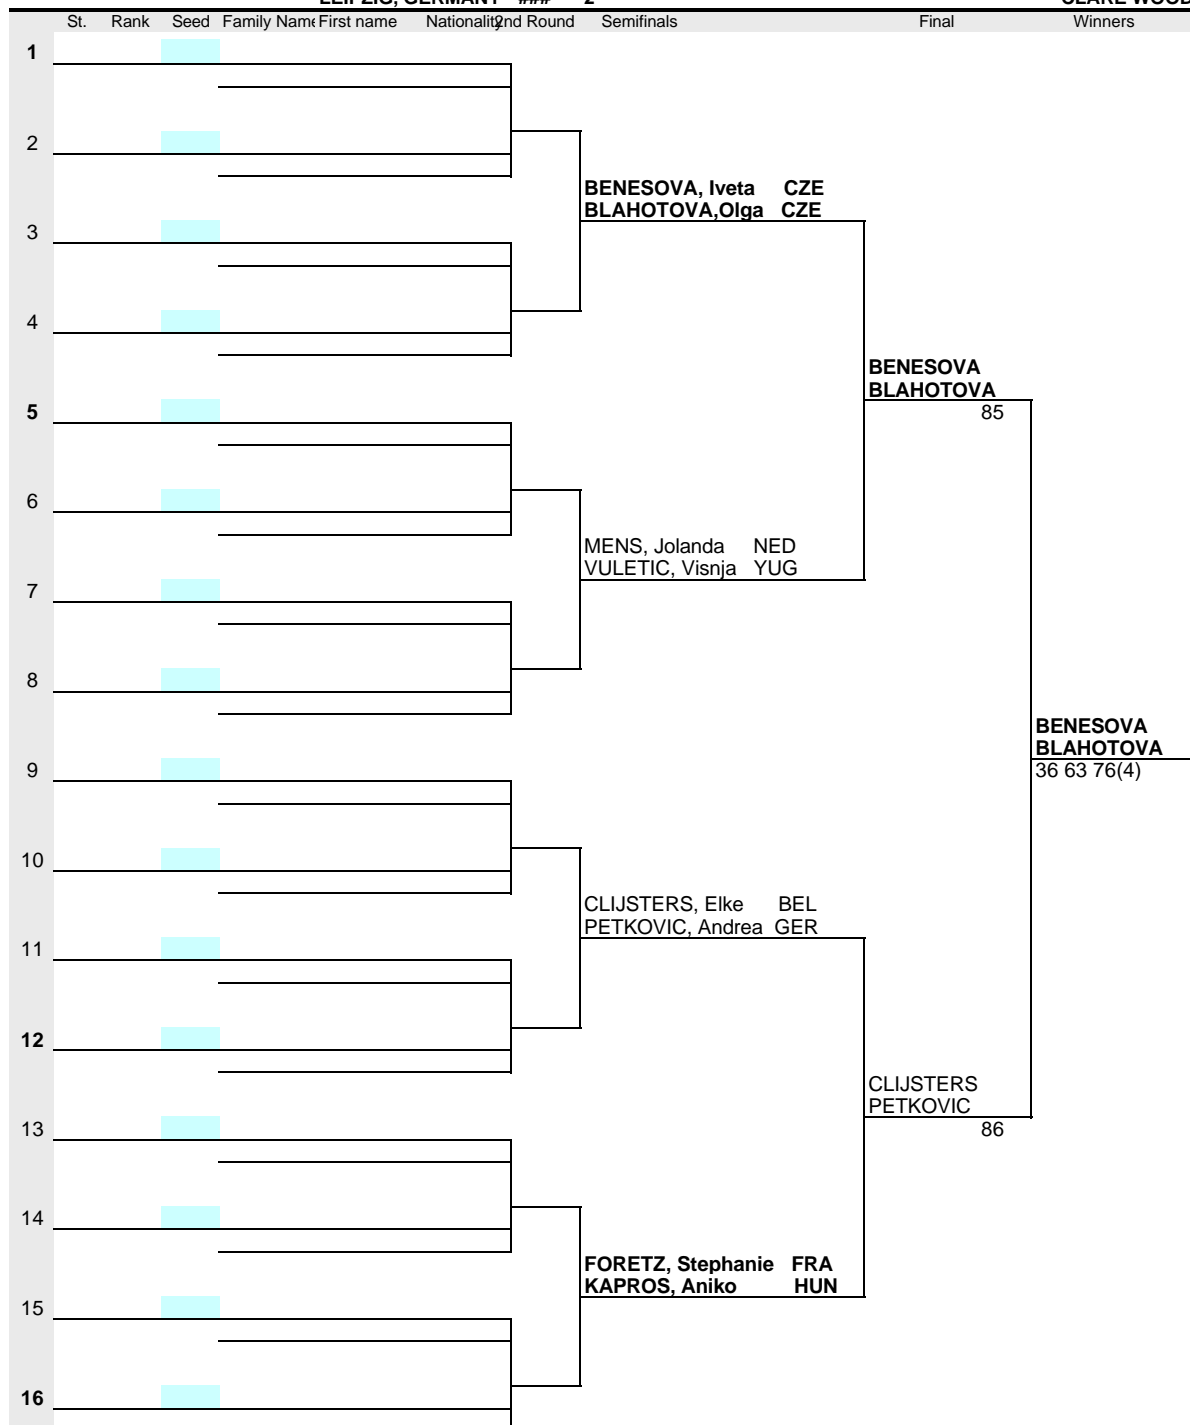

Dates of Play	#	Seeded players	Prize Money	US \$	Pts	Draw date/time:
From 09/21/02	1	BOVINA	Finalists	2,150	6.75	09/20/02
To 09/23/02	2	SERNA	2nd Round losers	1,150	4	Last Accepted player
	3	CHLADKOVA	1st Round losers	625	1	BARCLAY, Catherine (AUS) NR
	4	FORETZ				Player representatives
	5	BARNA				HENKE, Vanessa
Seed ranking	6	ARN				Tour Supervisor's signature
Rkg Date 9/16/02	7	BENESOVA				CLARE WOOD
Top seed 39	8	KAPROS				
Last seed 112						

Dates of Play	#	Seeded teams	Prize Money	US \$/team	Pts	Draw date/time:
From 09/23/02	1	HUSAROVA	Winners	29,000		Last Accepted team
To 09/29/02		SUAREZ	Finalists	15,600		GUBACSI,Z./SCHIAVONE, F. 229
	2	CLIJSTERS	Semifinalists	8,400		Player representatives
		DOKIC	2nd Round losers	4,500		Nanni DE VILLIERS
Seed ranking	3	GRANDE	1st Round losers	2,400		Tour Supervisor's signature
Rkg Date 9/16/02		SHAUGHNESSY				CLARE WOOD
Top seed 6	4	KRIZAN				
Last seed 64		SREBOTNIK				

SPARKASSEN CUP

Sanex WTA Tour

DOUBLES

Qualifying Draw

Week of _____ City, Country **LEIPZIG, GERMANY** Prize Money Tier **### 2** Tour Supervisor **CLARE WOOD**

Dates of Play	#	Seeded teams	Prize Money US \$/team	Pts	Draw date/time:
From 09/22/02 To 09/23/02	1	BENESOVA BLAHOTOVA	Winners		Last Accepted team CLIJSTERS, E. / PETKOVIC, A. 1.740
	2	FORETZ KAPROS	Finalists		Player representatives
	3		Semifinalists		Nanni DE VILLIERS
	4		2nd Round losers		Tour Supervisor's signature
			1st Round losers		CLARE WOOD