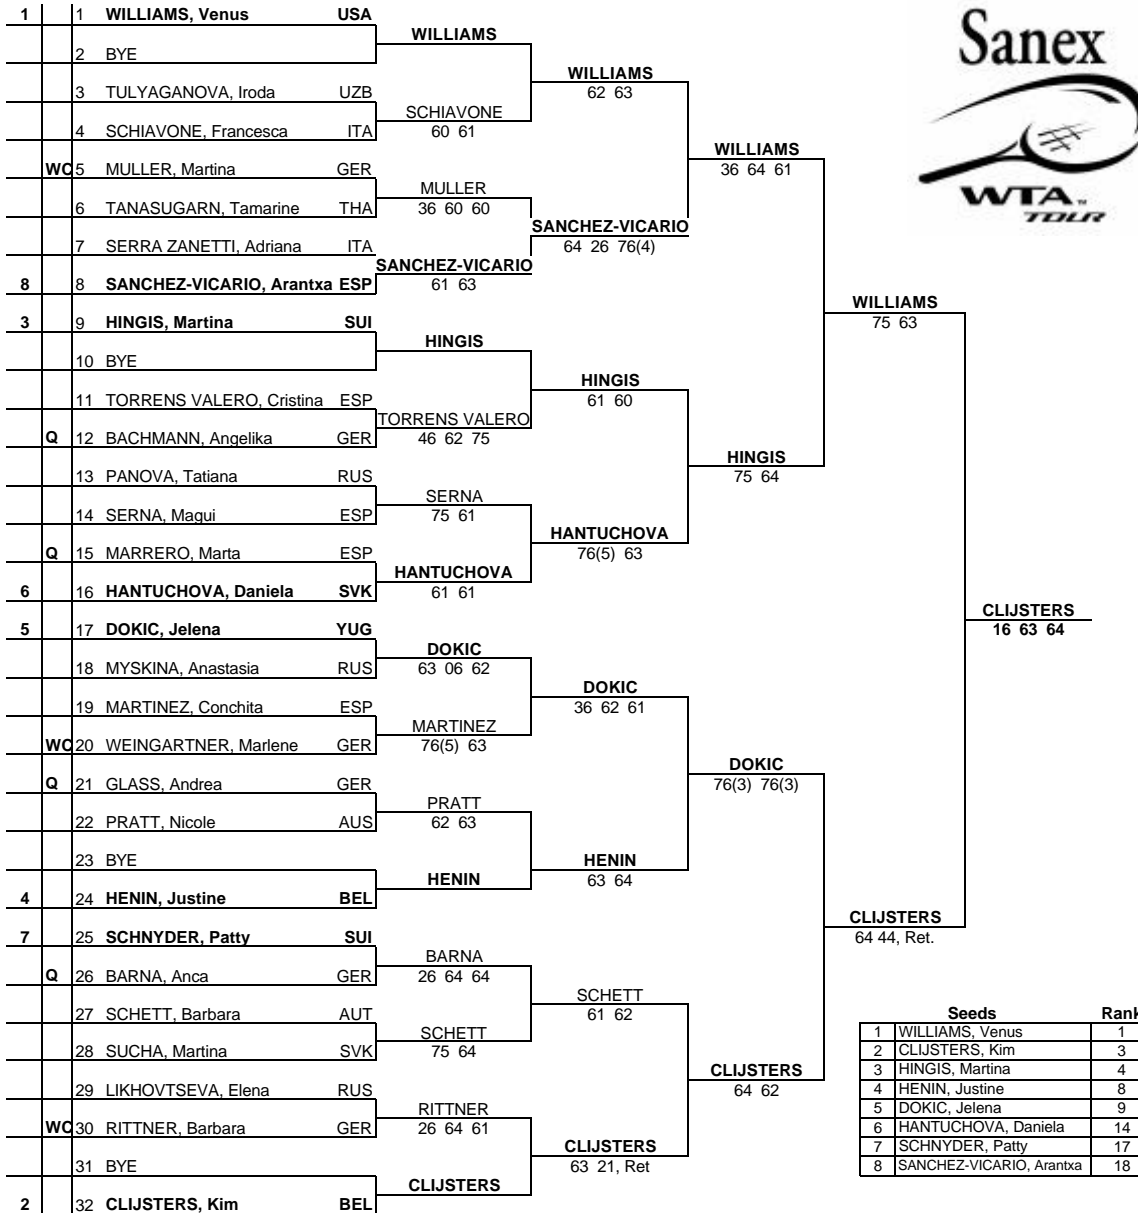

# Betty Barclay Cup

30 April - 5 May 2002

Tournament City: Hamburg

Seeds	Rank	
1	WILLIAMS, Venus	1
2	CLIJSTERS, Kim	3
3	HINGIS, Martina	4
4	HENIN, Justine	8
5	DOKIC, Jelena	9
6	HANTUCHOVA, Daniela	14
7	SCHNYDER, Patty	17
8	SANCHEZ-VICARIO, Arantxa	18

Tournament: Betty Barclay Cup  
 City: Hamburg  
 Main Draw Date: 30 April - 5 May 2002  
 Qualifying Date: 28-29 April 2002  
 Prize Money: \$585,000  
 Surface: Red Clay

Winner: \$93,000  
 Finalist: \$49,500  
 3rd-4th: \$26,500  
 5th-8th: \$14,100  
 9th-16th: \$7,600  
 17th-32nd: \$4,025