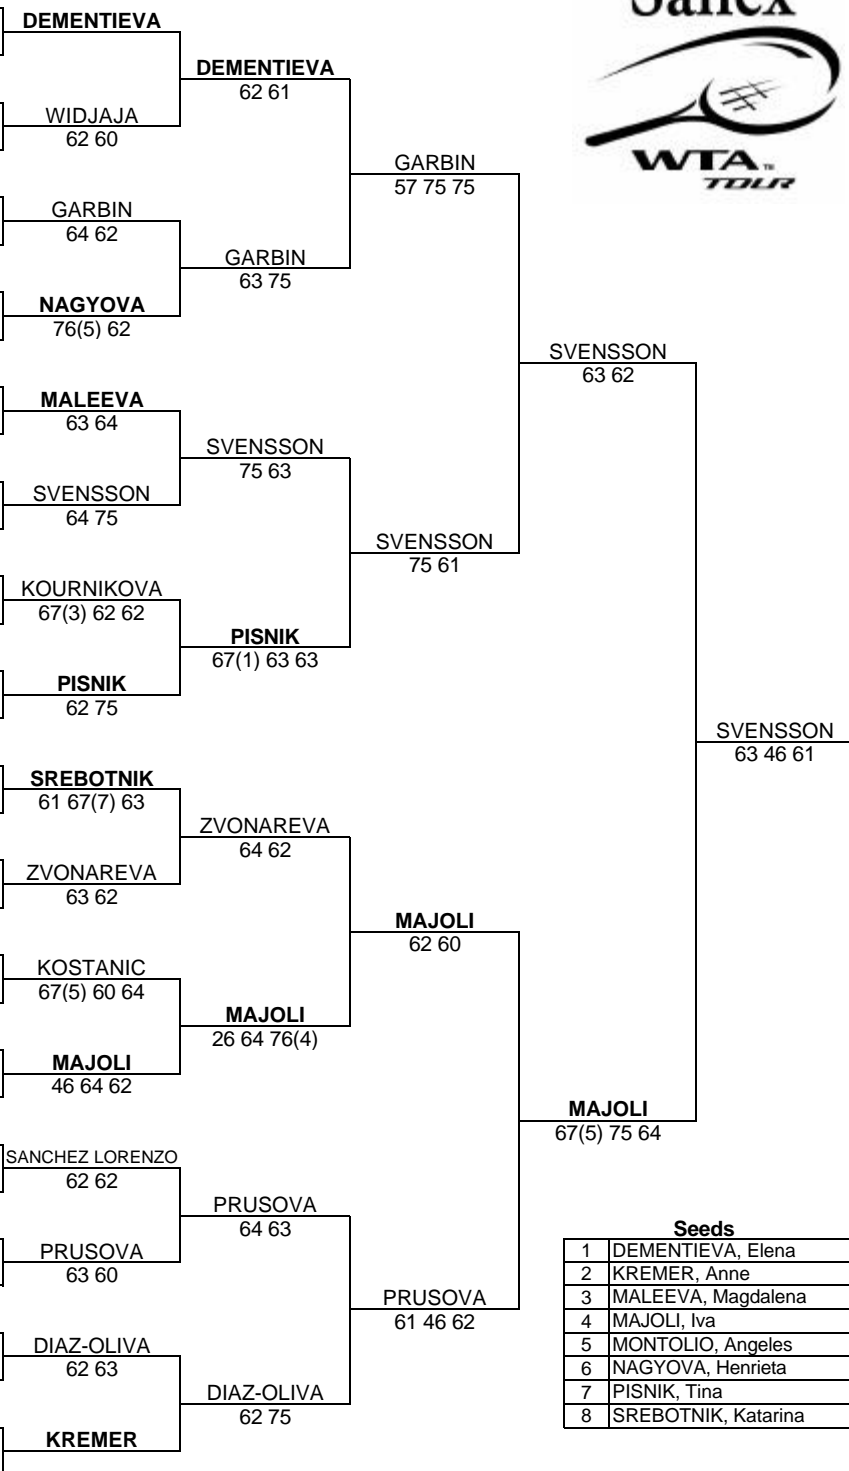

Croatian Bol Ladies Open

29 April - 5 May 2002

Tournament City: Bol

Main Draw Singles

1	1	DEMENTIEVA, Elena	RUS
	2	BYE	
	3	WIDJAJA, Angelique	INA
	4	NOORLANDER, Seda	NED
	5	GARBIN, Tathiana	ITA
	6	PEREBIYNIS, Tatiana	UKR
	7	MATEVŽIČ, Maja	SLO
6	8	NAGYOVA, Henrieta	SVK
3	9	MALEEVA, Magdalena	BUL
	10	TALAJA, Silvija	CRO
	11	BOVINA, Elena	RUS
	12	SVENSSON, Asa	SWE
	13	VAKULENKO, Julia	UKR
	14	KOURNIKOVA, Anna	RUS
Q	15	HEJDOVA, Zuzana	CZE
7	16	PISNIK, Tina	SLO
8	17	SREBOTNIK, Katarina	SLO
	18	ONDRASKOVA, Zuzana	CZE
Q	19	ZVONAREVA, Vera	RUS
	20	KANDARR, Jana	GER
	21	POUTCHEK, Tatiana	BLR
	22	KOSTANIC, Jelena	CRO
	23	CERVANOVA, Ludmila	SVK
4	24	MAJOLI, Iva	CRO
5	25	MONTOLIO, Angeles	ESP
Q	26	SANCHEZ LORENZO, Maria	ESP
WC	27	ŠPREM, Karolina	CRO
Q	28	PRUSOVA, Libuse	CZE
	29	DIAZ-OLIVA, Mariana	ARG
WC	30	KLEINOVA, Sandra	CZE
	31	BYE	
2	32	KREMER, Anne	LUX

Last Direct Acceptance: VAKULENKO, Julia (131)

Sanex WTA Tour
Supervisor: Jimmy Moore

Tournament: Croatian Bol Ladies Open
City: Bol, Croatia
Main Draw Date: 29 April - 5 May 2002
Qualifying Date: 27-29 April 2002
Prize Money: US$170,000
Surface: Red Clay / Outdoors

	Prizemoney $US	Points
Winner	$27,000	120
Finalist	$14,500	85
3rd-4th	$7,500	55
5th-8th	$4,000	30
9th-16th	$2,200	16
17th-30th	$1,300	1