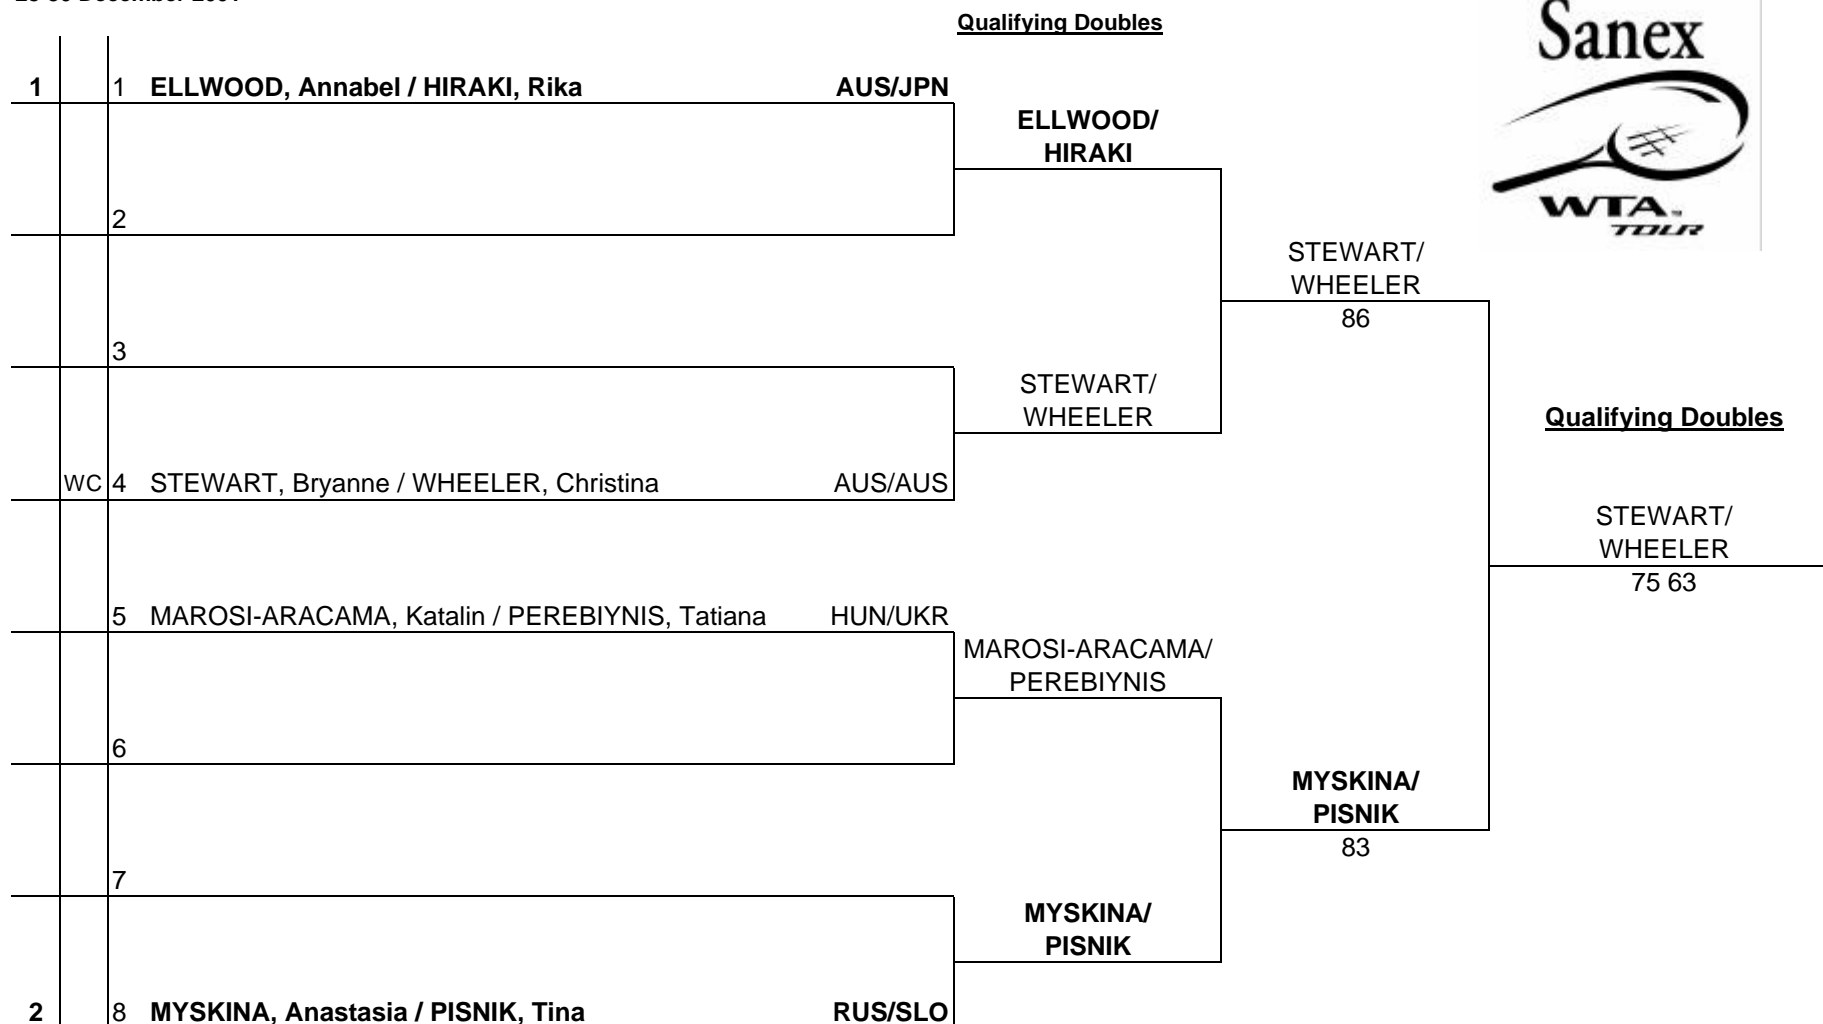

Thalgo Australian Women's Hardcourts

28-30 December 2001

Tournament City: Gold Coast

	Seeds	Rank
1	ELLWOOD, Annabel / HIRAKI, Rika	182
2	MYSKINA, Anastasia / PISNIK, Tina	235

Last Direct Acceptance: MAROSI-ARACAMA/
PEREBIYNIS (239)

Sanex WTA Tour
Supervisor: Jimmy Moore

Thalgo

Tournament: Australian Women's Hardcourts

City: Gold Coast

Main Draw Date: 30 December 2001 - 5 January 2002

Qualifying Date: 38-30 December 2001

Prize Money: US$170,000

Surface: Synpave / Outdoors