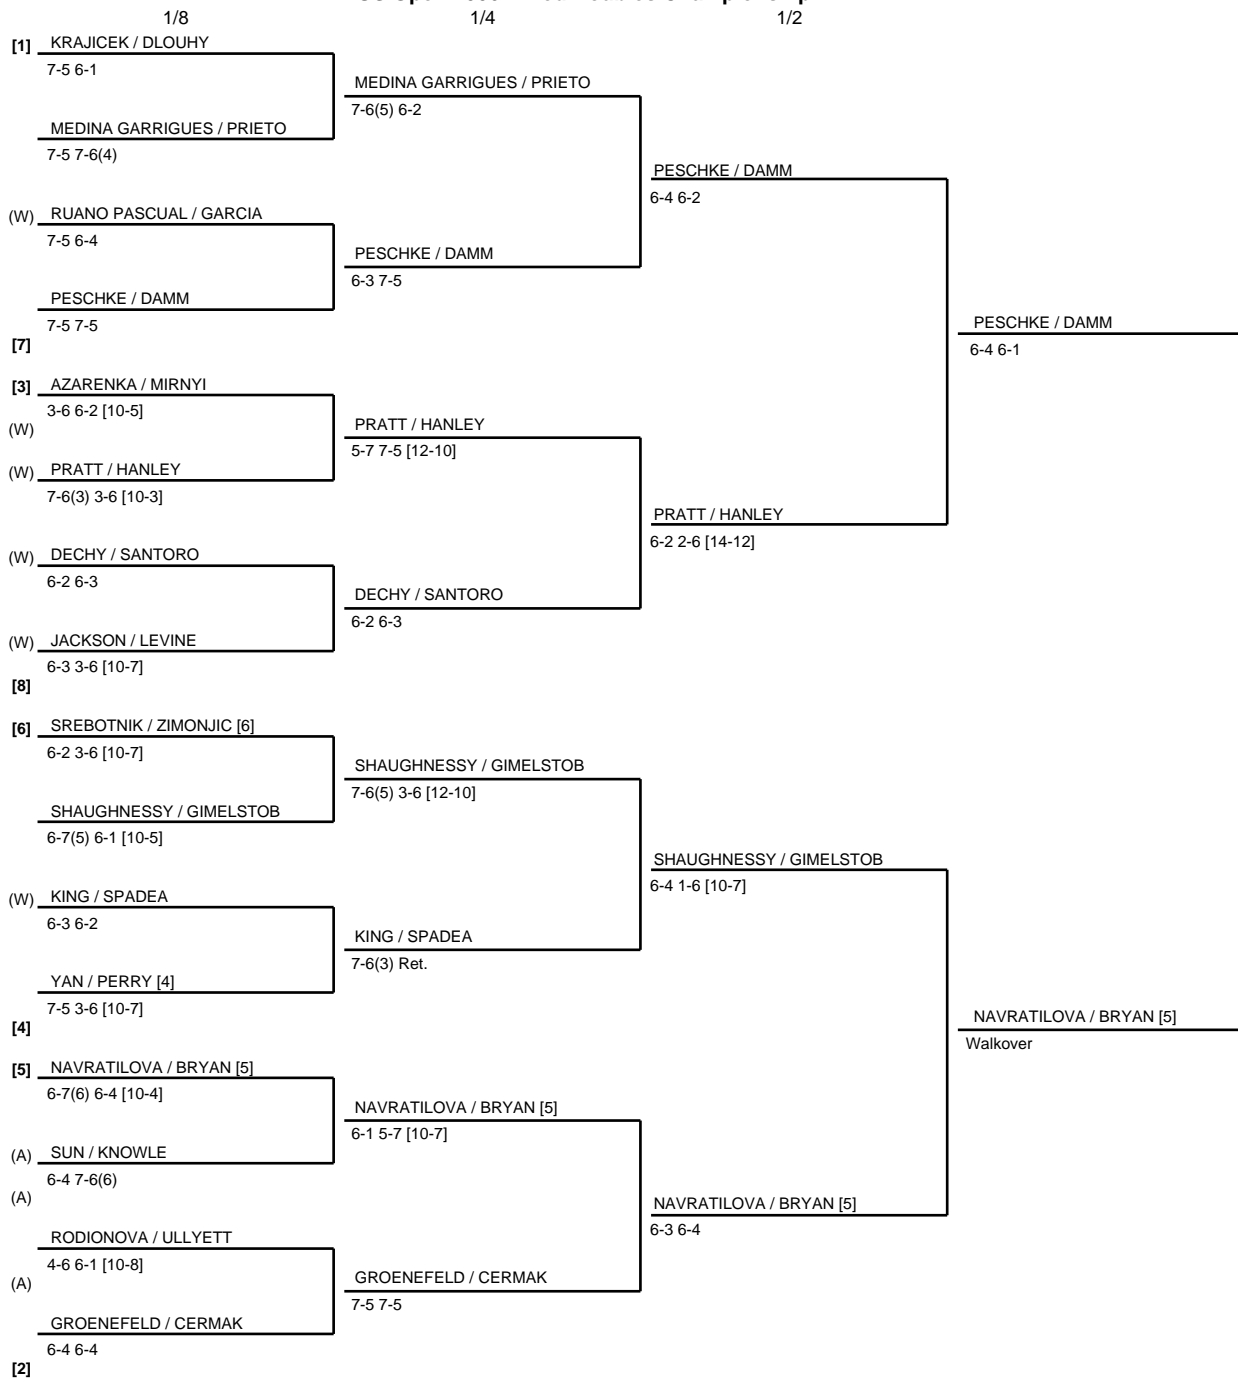

Champion:
NAVRATILOVA, Martina USA / BRYAN, Bob USA
 6-2 6-3