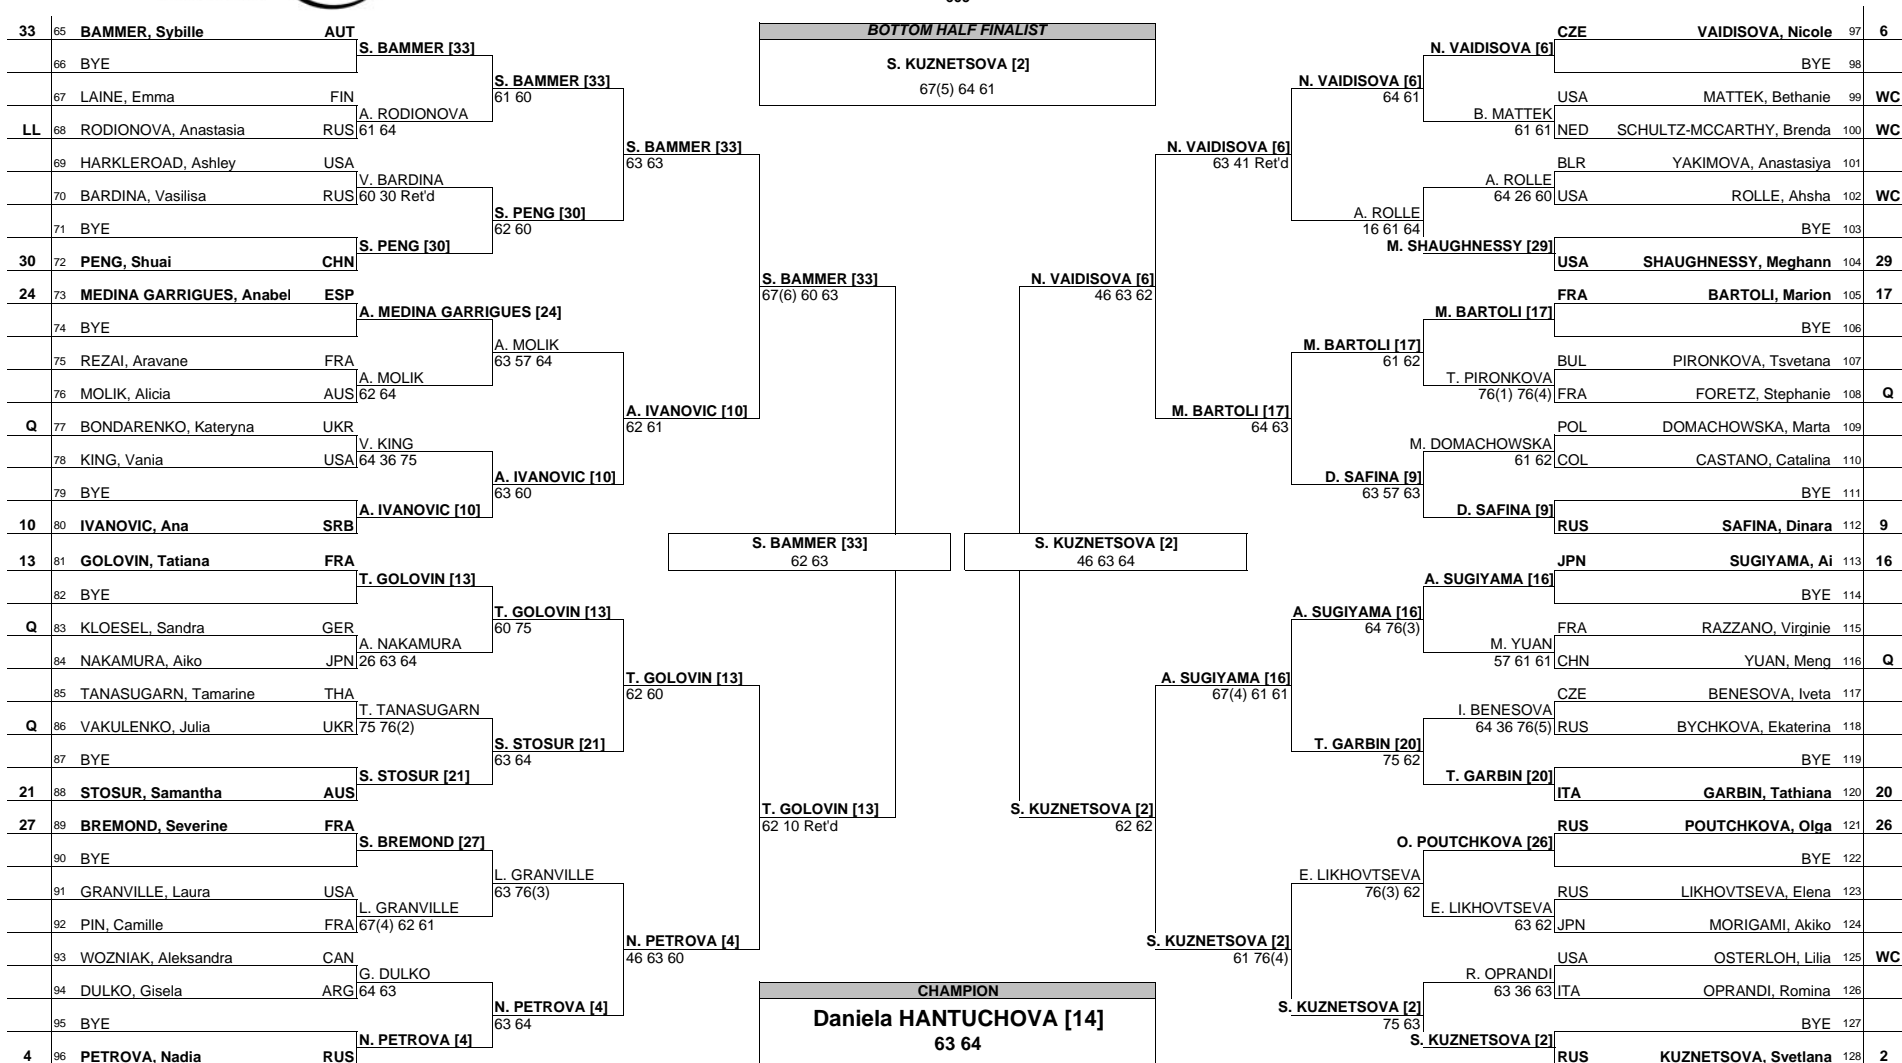

Seeded Players	Rank	Seeded Players	Rank	Prize Money	Pts.	Lucky Losers	Retirements/W.O.	
1 SHARAPOVA, Maria	1	9 SAFINA, Dinara	12	Winner	\$306,890	465		
2 KUZNETSOVA, Svetlana	5	10 JANKOVIC, Ana	14	Finalists	\$150,670	325		
3 HINGIS, Martina	6	11 PEER, Shahar	16	Semi-Finalists	\$73,950	210		
4 PETROVA, Nadia	7	12 LI, Na	17	Quarter Finalists	\$36,400	115		
5 DEMENTIEVA, Elena	8	13 GOLOVIN, Tatiana	18	4th Round	\$17,890	65		
6 VAIDISOVA, Nicole	9	14 HANTUCHOVA, Daniela	19	3rd Round	\$8,755	40		
7 JANKOVIC, Jelena	10	15 ZVONAREVA, Vera	20	2nd Round	\$4,300	25		
8 CHAKVETADZE, Anna	11	16 SUGIYAMA, Ai	22	1st Round	\$2,145	1		
						Last Direct Acceptance Caroline Wozniak - 92	Players Representative B Mattek/F. Schiavone	Sony Ericsson WTA Tour Supervisor D Kelsor/L. Ceccarelli

**PACIFIC LIFE OPEN  
MAIN DRAW SINGLES**

Indian Wells, USA - 7 - 18 March 2007  
Hard, Plexipave  
Tier I - \$2,100,000  
609

Seeded Players	Rank	Seeded Players	Rank	Prize Money	Pts.	Lucky Losers	Retirements/W.O.
17 BARTOLI, Marion	24	25 KIRILENKO, Maria	33	Winner \$306,890	465	Rodanovna replacing #33 Bammer replacing #5 Dementieva (Rib Stress Injury)	A Rolle - Gastrointestinal Illness
18 SCHIAVONE, Francesca	25	26 POUTCHKOVA, Olga	34	Finalists \$150,670	325		N Petrova - Heat Illness
19 SAFAROVA, Lucie	26	27 BREMOND, Severine	35	Semi-Finalists \$73,950	210		
20 GARBIN, Tathiana	27	28 MULLER, Martina	36	Quarter Finalists \$36,400	115		
21 STOSUR, Samantha	29	29 SHAUGHNESSY, Meghann	40	4th Round \$17,890	65		
22 ZHENG, Jie	30	30 PENG, Shuai	41	3rd Round \$8,755	40		
23 BONDARENKO, Alona	31	31 PENNETTA, Flavia	42	2nd Round \$4,300	25		
24 MEDINA GARRIGUES, Anabel	32	32 VINCI, Roberta	43	1st Round \$2,145	1		
		33 BAMMER, Sybille	44				
						<b>Last Direct Acceptance</b> Caroline Wozniak - 92	<b>Players Representative</b> B Mattek/F Schiavone
							<b>Sony Ericsson WTA Tour Supervisor</b> D Kelsou/L Ceccarelli