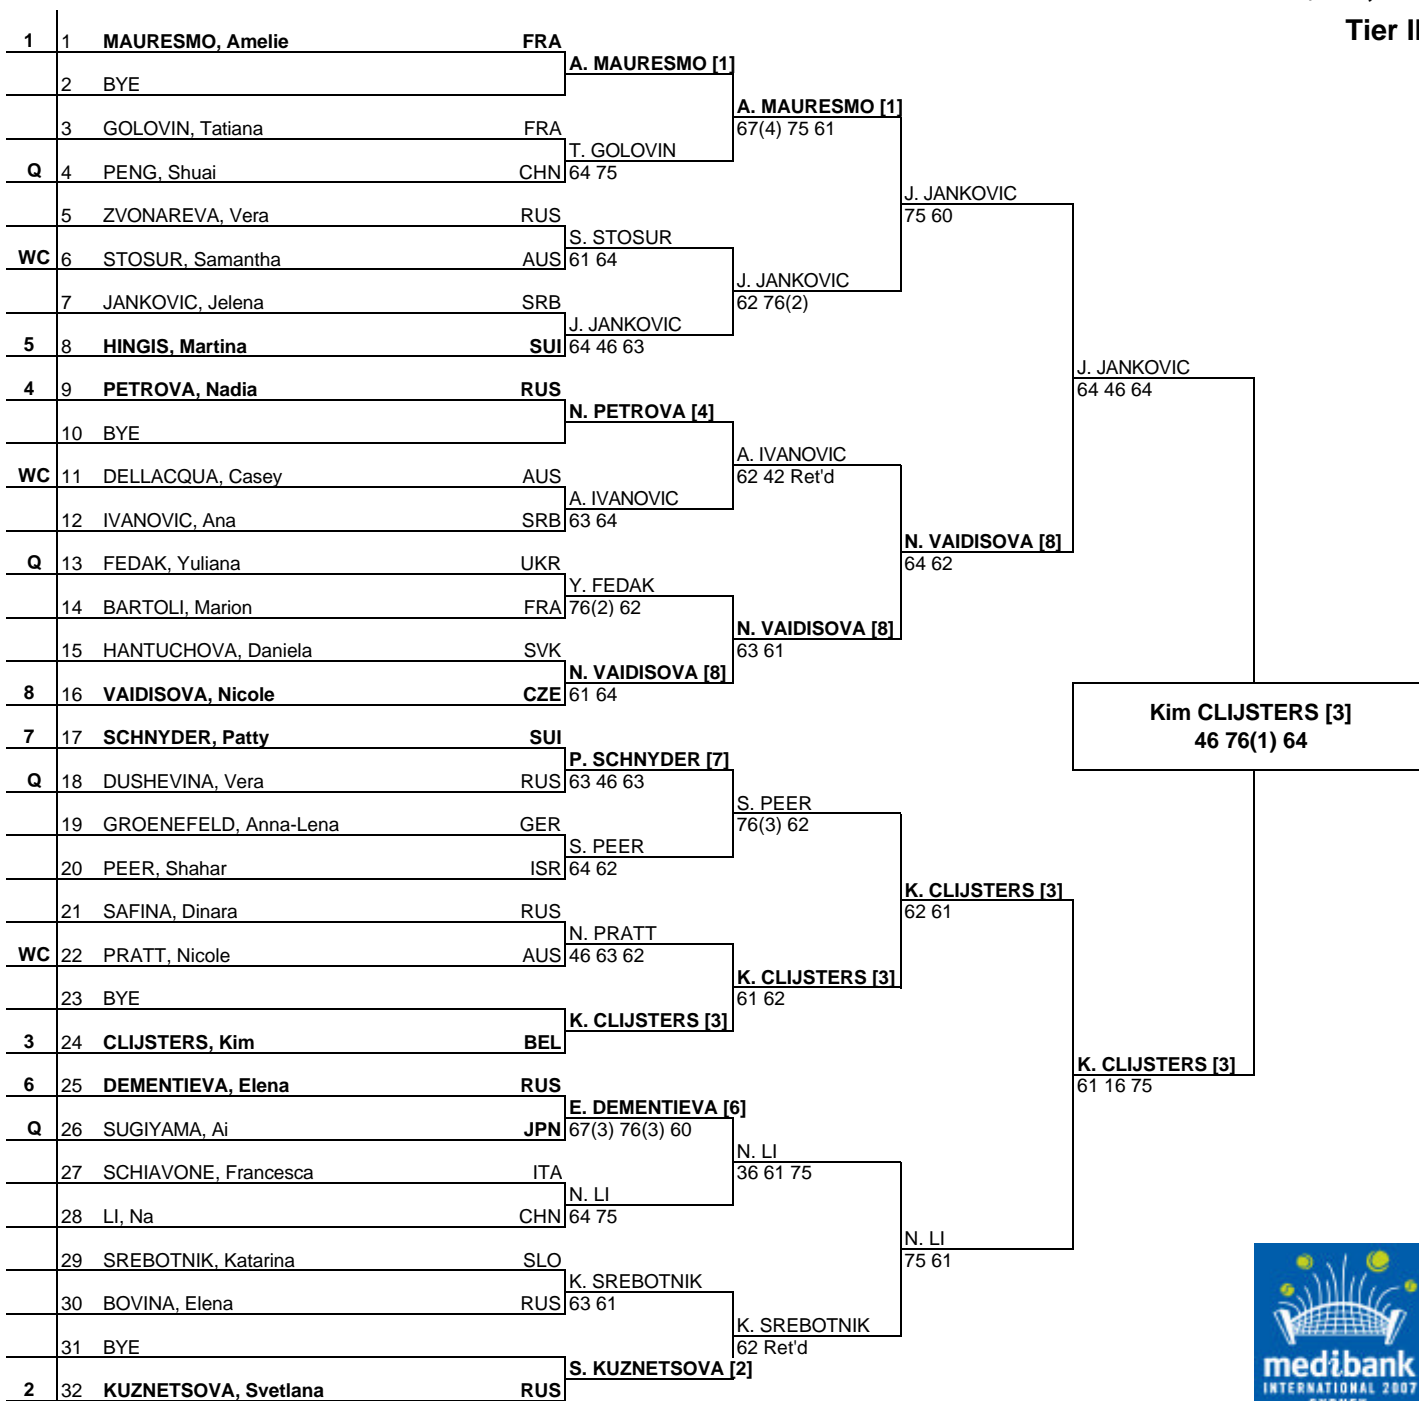

MAIN DRAW SINGLES

Sydney, Australia - 7 - 13 January 2007

Hard, Rebound Ace

\$600,000

Tier II

Seeded Players	Rank	Prize Money	Pts.	Lucky Losers	Retirements/W.O.
1 MAURESMO, Amelie	3	Winner	\$88,265	275	Kuznetsova, Svetlana - Retirement
2 KUZNETSOVA, Svetlana	4	Finalist	\$47,125	190	Petrova, Nadia - Retirement
3 CLIJSTERS, Kim	5	Semi-Finalist	\$25,240	125	
4 PETROVA, Nadia	6	Quarter-Finalist	\$13,500	70	
5 HINGIS, Martina	7	2nd Round	\$7,230	35	
6 DEMENTIEVA, Elena	8	1st Round	\$3,855	1	
7 SCHNYDER, Patty	9	Last Direct Acceptance		Players Representative	SE WTA Tour Supervisor
8 VAIDISOVA, Nicole	10	Vera Zvonareva (24)		SCHIAVONE, Francesca	Tony Cho

	Seeded Players	Rank	Prize Money (Per Team)		Pts.	Alternates	Retirements/W.O.
1	RAYMOND, Lisa / STOSUR, Samantha	2	Winner	\$27,730	275		Hantuchova/Sugiyama - W.O.
2	BLACK, Cara / HUBER, Liezel	22	Finalist	\$14,900	190		
3	HANTUCHOVA, Daniela / SUGIYAMA, Ai	25	Semi-Finalist	\$7,970	125		
4	GROENEFELD, Anna-Lena / SHAUGHNESSY, Meghann	26	Quarter-Finalist	\$4,260	70		
			First Round	\$2,275	1		
			Last Direct Acceptance		Player Representative		Sony Ericsson WTA Tour Supervisor
			CRAYBAS/LI - 98		PERRY, Shenay		Tony Cho