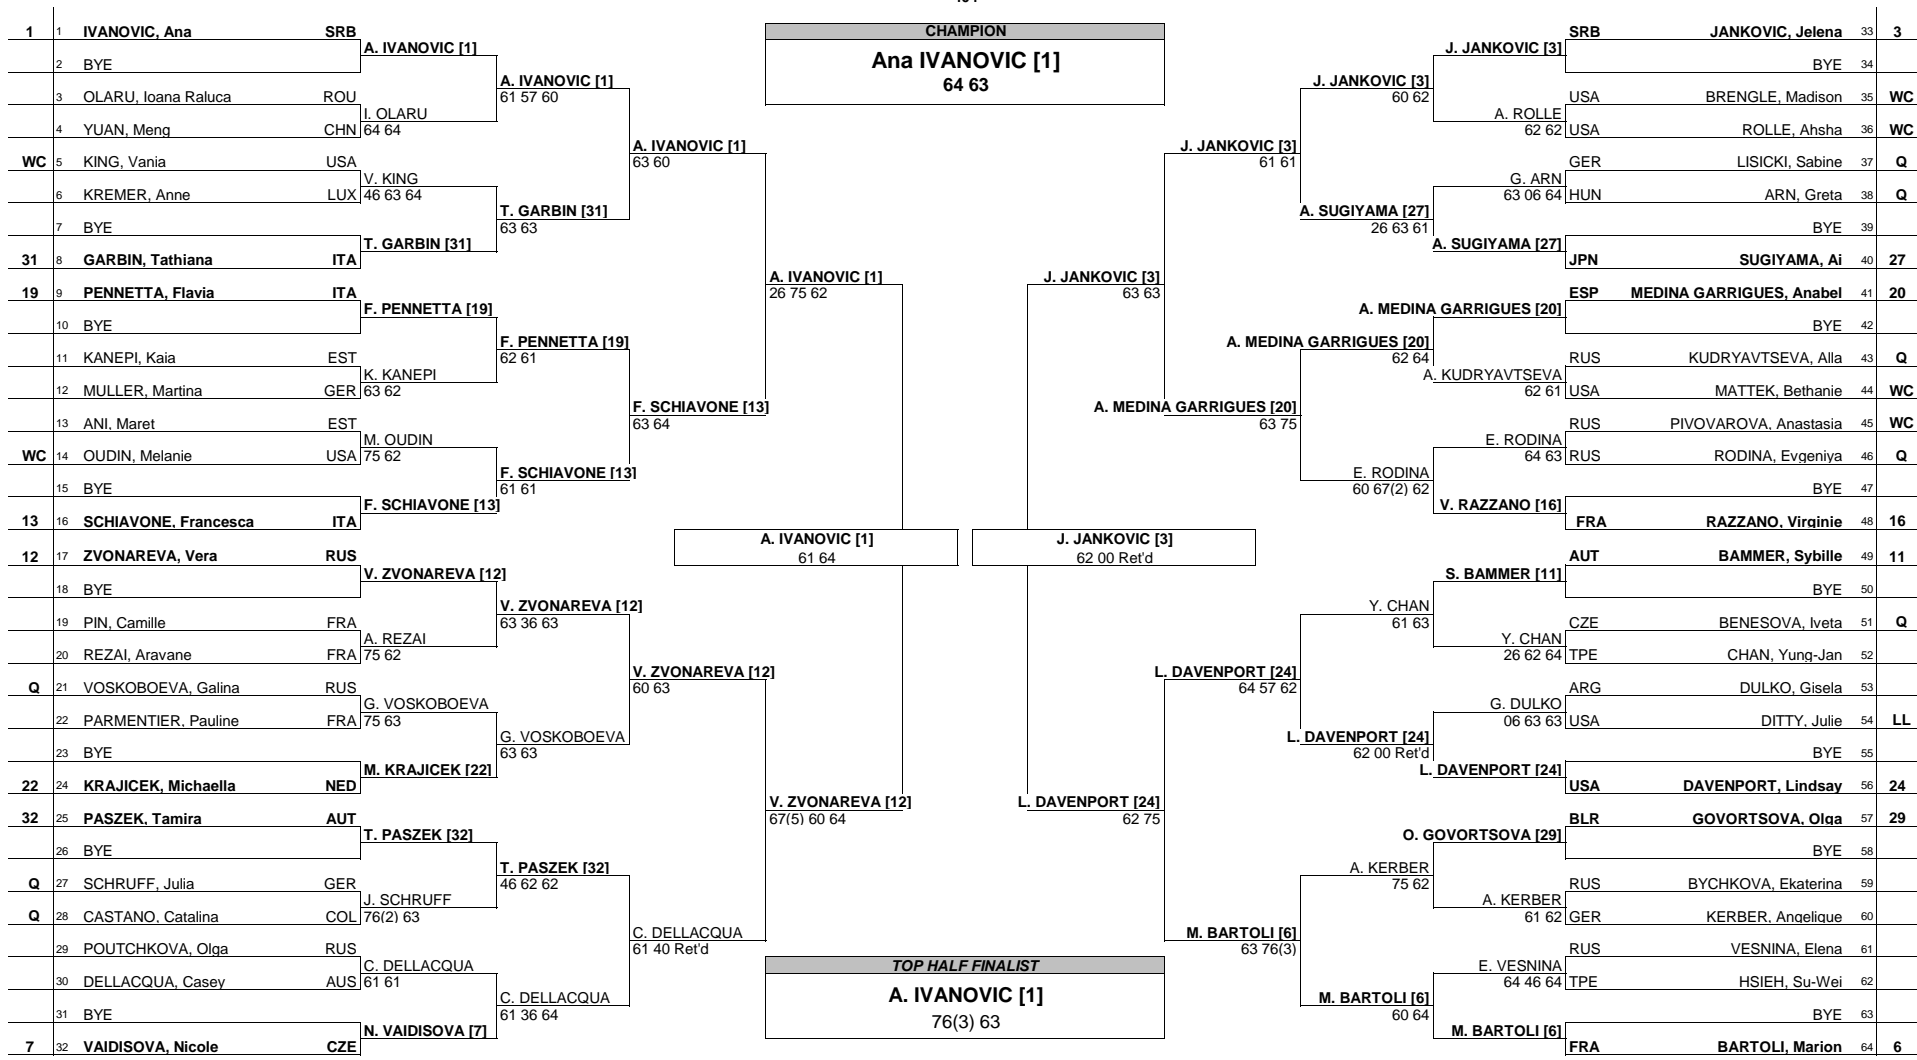

# PACIFIC LIFE OPEN MAIN DRAW SINGLES

Indian Wells, USA 10-23 March 2008

Hard

Tier I - \$2,100,000

404

Seeded Players	Rank	Seeded Players	Rank	Prize Money	Pts.	Lucky Losers	Retirements/W.O.
1 IVANOVIC, Ana	2	9 PEER, Shahar	17	Winner	\$332,000	465	Ditty replacing Granville (left wrists injury)
2 KUZNETSOVA, Svetlana	3	10 RADWANSKA, Agnieszka	19	Finalists	\$163,000	325	Nakamura replacing Li (Right knee injury)
3 JANKOVIC, Jelena	4	11 BAMMER, Sybille	20	Semi-Finalists	\$80,000	210	
4 SHARAPOVA, Maria	5	12 ZVONAREVA, Vera	21	Quarter Finalists	\$39,375	115	
5 HANTUCHOVA, Daniela	6	13 SCHIAVONE, Francesca	22	4th Round	\$19,350	65	
6 BARTOLI, Marion	9	14 Li-Ne	23	3rd Round	\$9,475	40	
7 VAIDISOVA, Nicole	14	15 BONDARENKO, Alona	24	2nd Round	\$4,850	25	
8 SAFINA, Dinara	15	16 RAZZANO, Virginie	26	1st Round	\$2,325	1	

Last Direct Acceptance Ani - 109  
 Players Representative King; Rolfe; Haynes; Jans  
 Sony Ericsson WTA Tour Supervisor Laura Ceccarelli/Donna Kelso