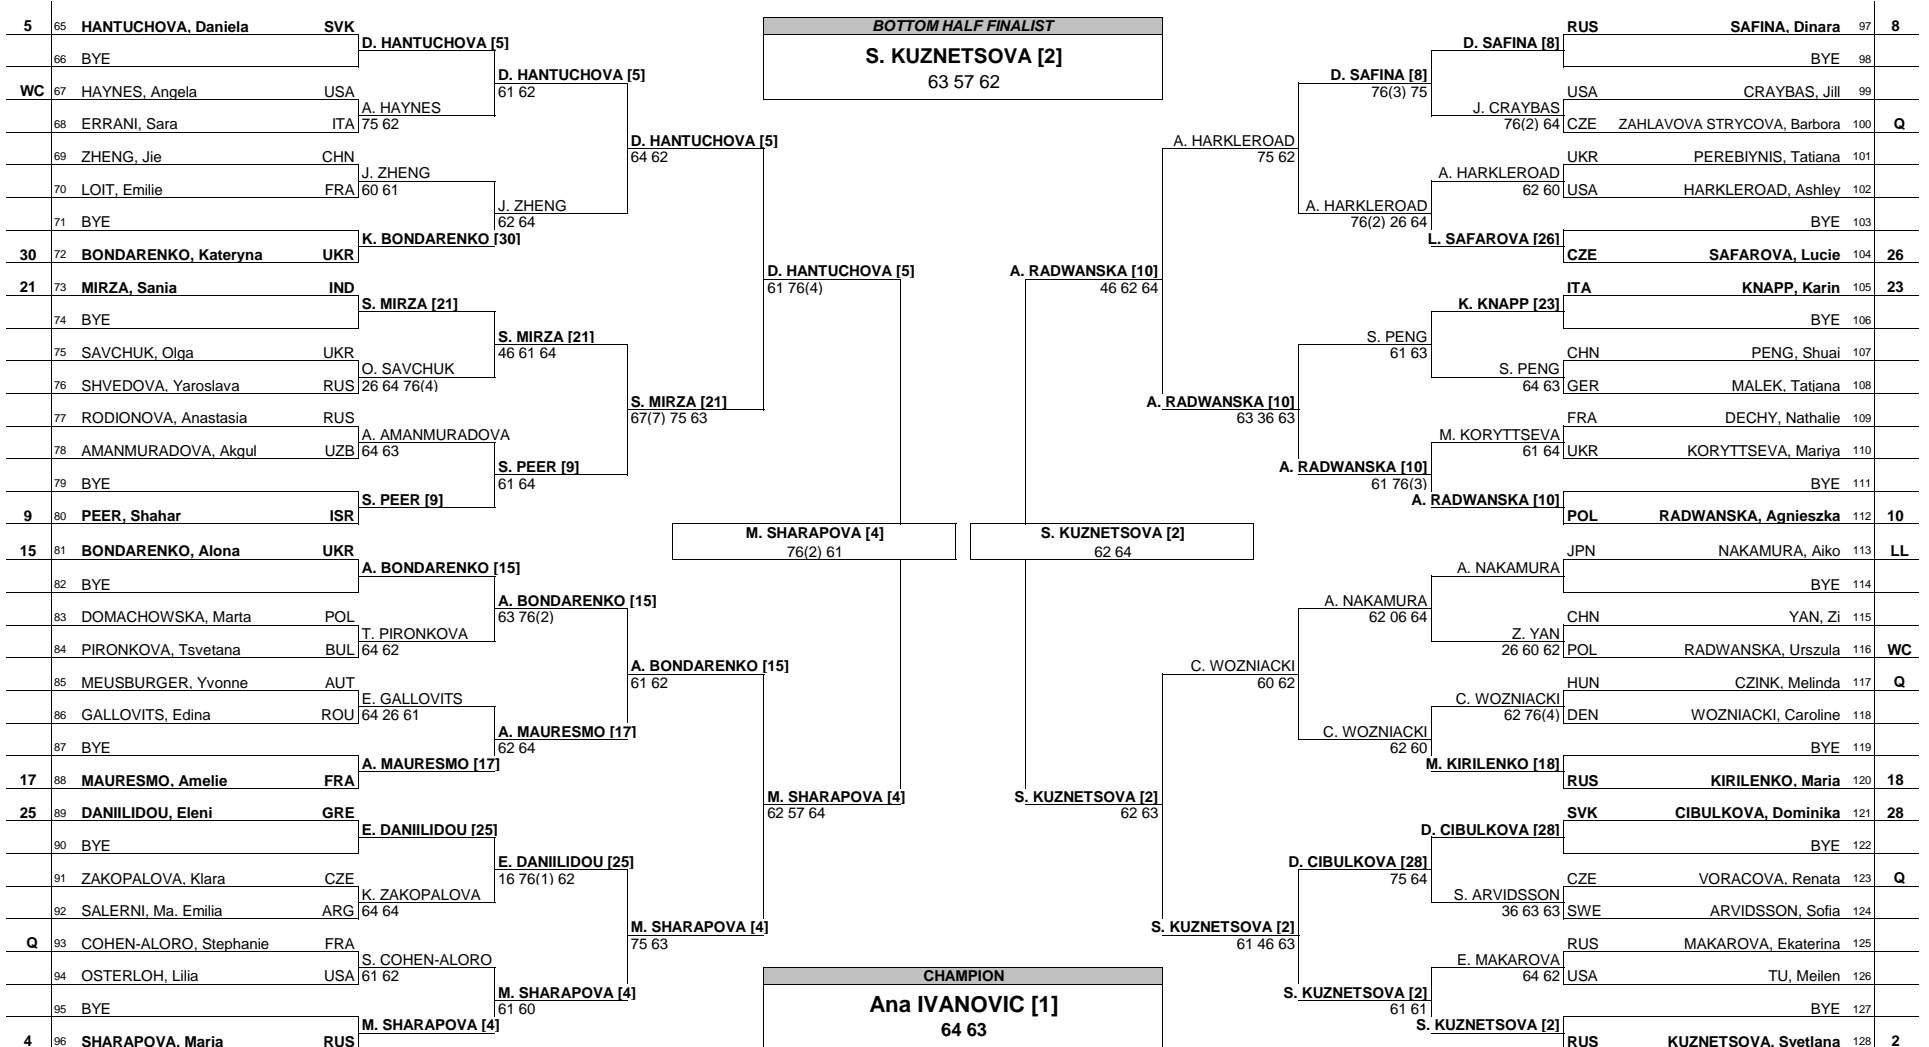

PACIFIC LIFE OPEN MAIN DRAW SINGLES

Indian Wells, USA 10-23 March 2008
Hard
Tier I - $2,100,000
404

Seeded Players		Seeded Players		Prize Money			Lucky Losers		Retirements/W.O.	
Rank		Rank				Pts.				
17	MAURESMO, Amelie	25	DANILIDOU, Eleni	37	Winner	$332,000	485			
18	KIRILENKO, Maria	29	SAFAROVA, Lucie	38	Finalists	$163,000	325			
19	PENNETTA, Flavia	30	SUGIYAMA, Ai	39	Semi-Finalists	$80,000	210			
20	MEDINA GARRIGUES, Anabel	31	CIBULKOVA, Dominika	40	Quarter Finalists	$39,375	115			
21	MIRZA, Sania	32	GOVORTSOVA, Olga	41	4th Round	$19,350	65			
22	KRAJICEK, Michaela	33	BONDARENKO, Kateryna	42	3rd Round	$9,475	40			
23	KNAPP, Karin	35	GARBIN, Tathiana	44	2nd Round	$4,650	25			
24	DAVENPORT, Lindsay	36	PASZEK, Tamira	45	1st Round	$2,325	1			
				Last Direct Acceptance		Ani - 109		Players Representative King, Rolie; Haynes; Jans		Sony Ericsson WTA Tour Supervisor Laura Ceccarelli/Donna Kelso