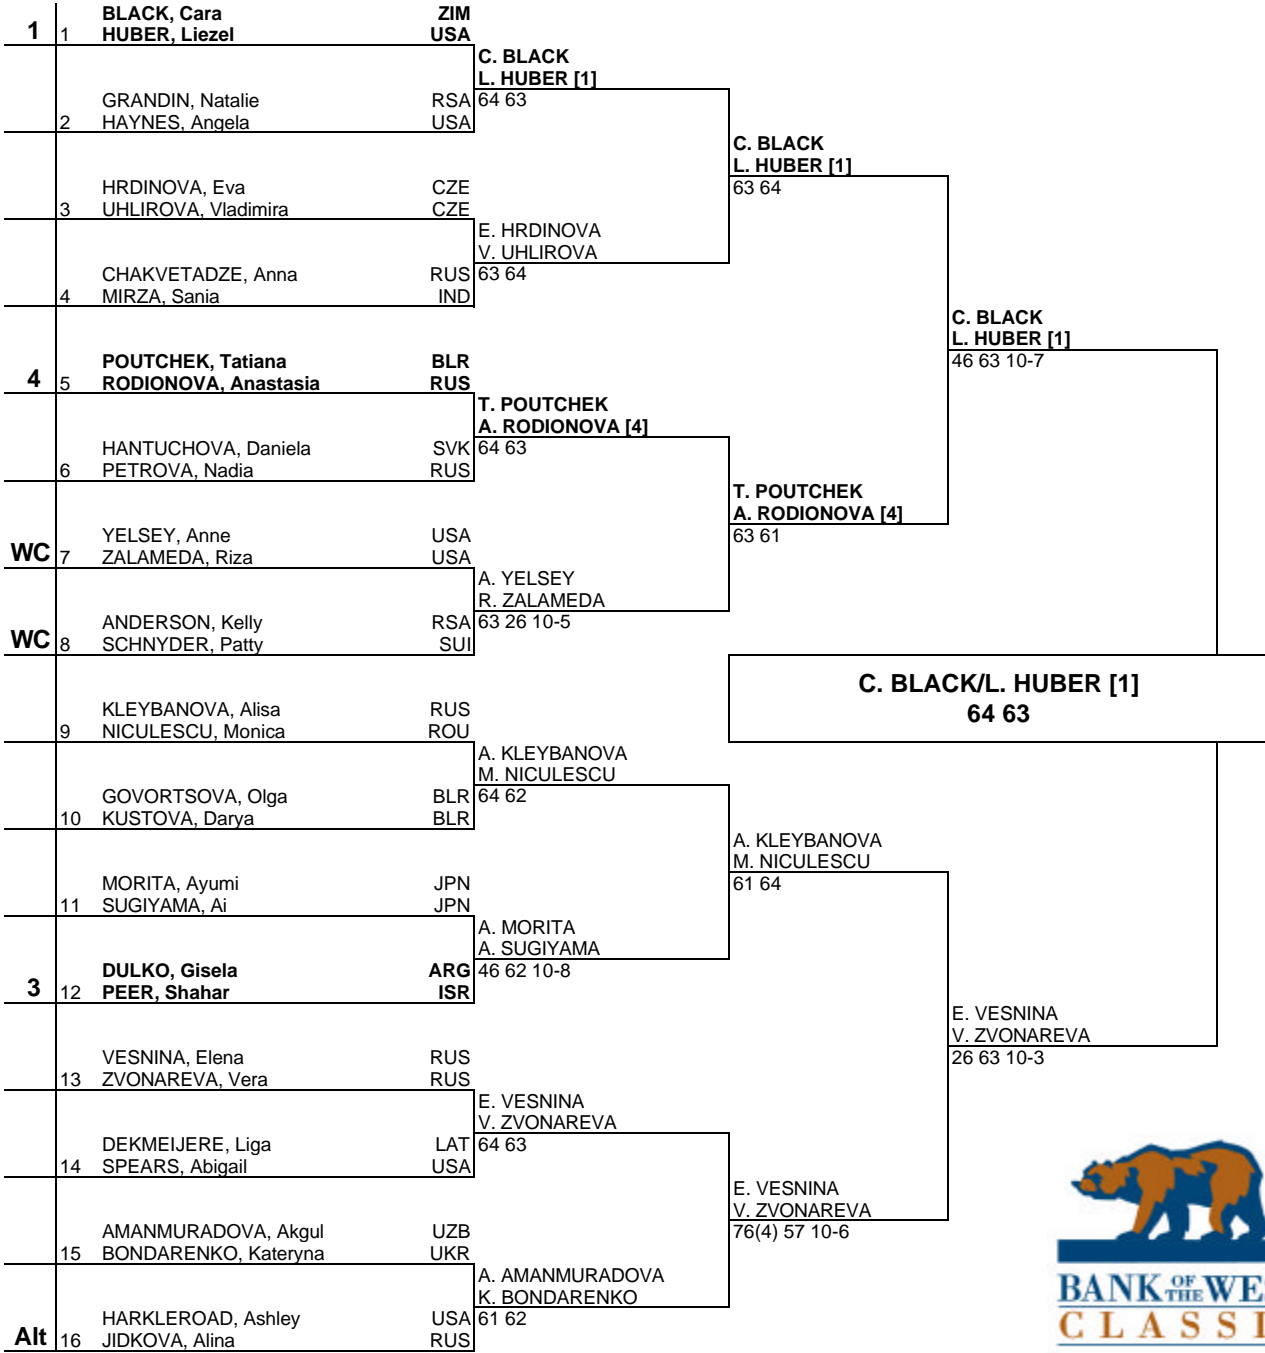

MAIN DRAW DOUBLES

Bank of the West Classic

Stanford, USA 12 - 20 July 2008

Hard
$600,000
Tier II

Seeded Players	Rank	Prize Money (Per Team)	Pts.	Alternates	Retirements/W.O.
1 BLACK, Cara / HUBER, Liezel	2	Winner $30,000	275	Harkleroad/Jidkova	
2 CHUANG, Chia-Jung / SCHIAVONE, Francesca	35	Finalist $16,120	190	replace Chuang/Schiavone	
3 DULKO, Gisela / PEER, Shahar	66	Semi-Finalist $8,620	125	Left ankle sprain - Schiavone	
4 POUTCHEK, Tatiana / RODIONOVA, Anastasia	79	Quarter-Finalist $4,610	70		
		First Round $2,465	1		
Last Direct Acceptance		Player Representative		Sony Ericsson WTA Tour Supervisor	
Hantuchova / Petrova - 179		Darya Kustova		Pam Whytcross