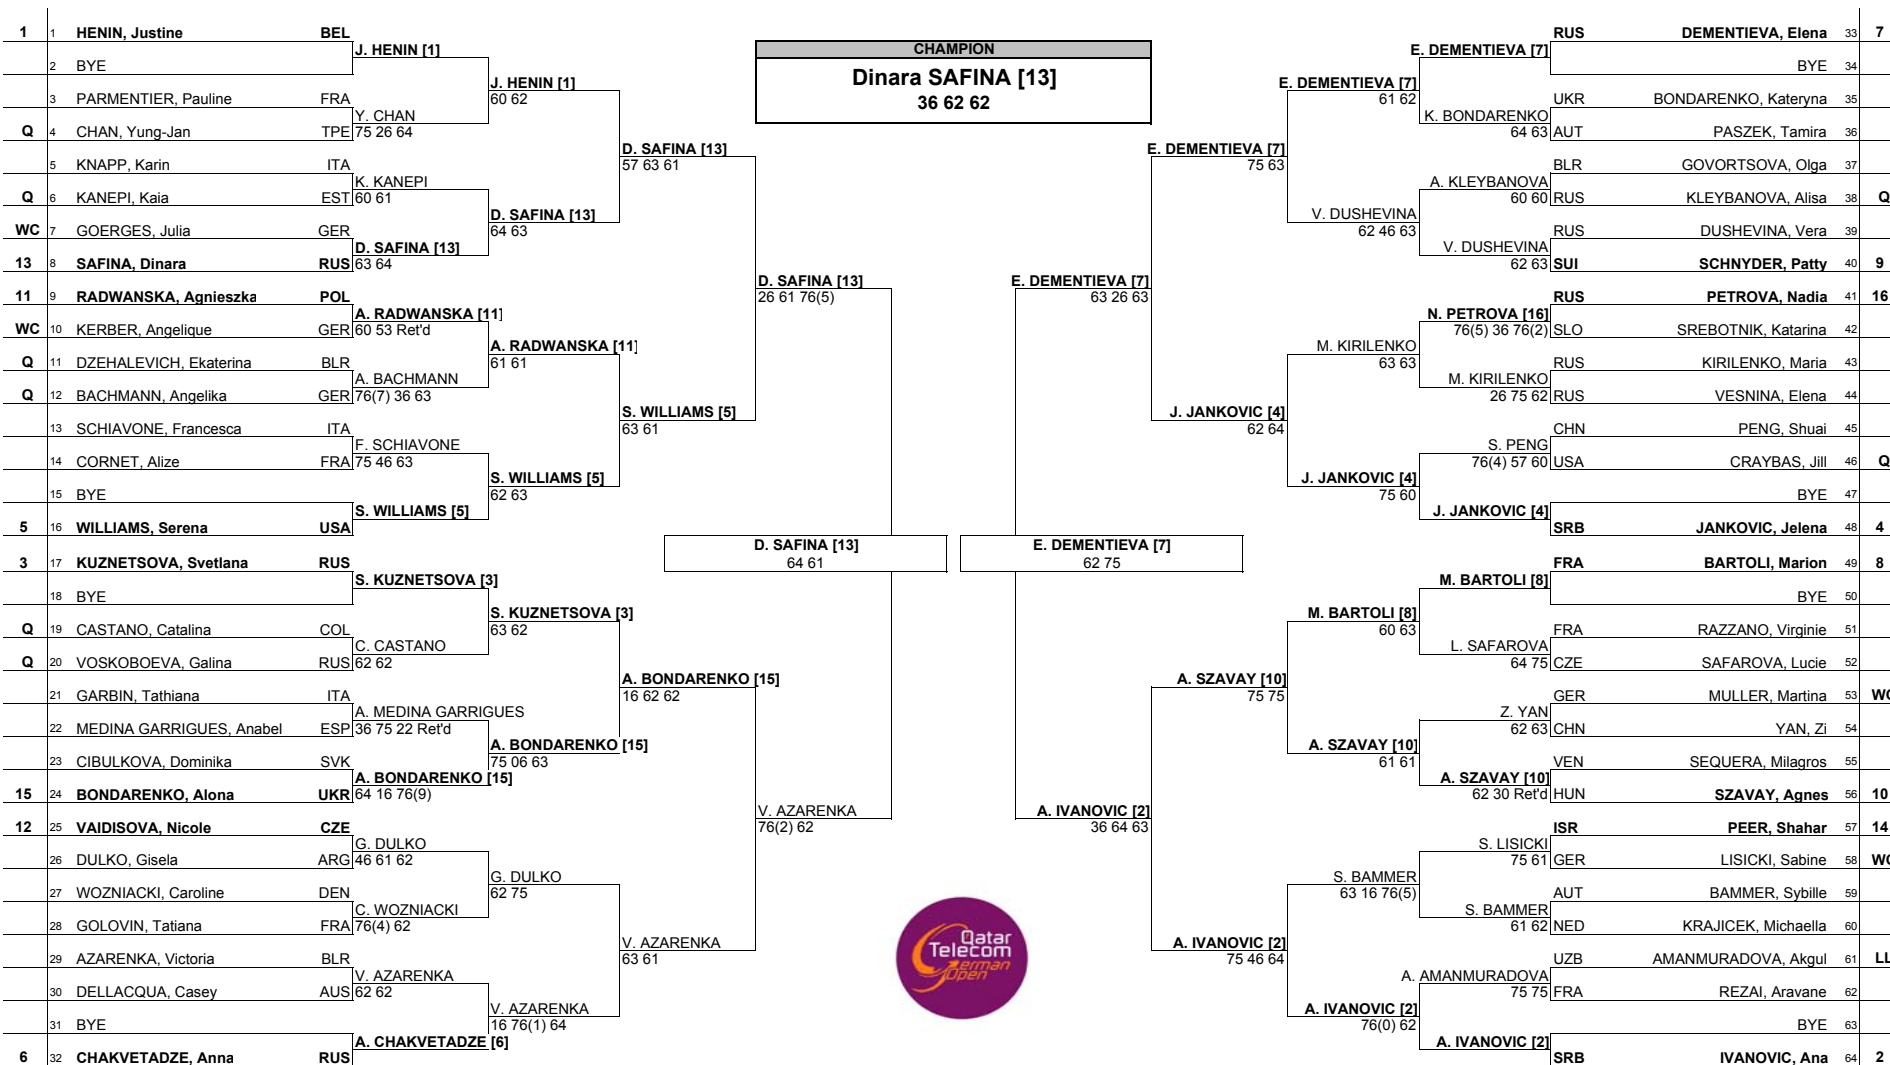

Qatar Telecom German Open

MAIN DRAW SINGLES

Berlin, GER 5 - 13 May 2008

Red Clay

Tier I - \$1,340,000

Seeded Players		Rank	Seeded Players		Rank	Prize Money		Pts.	Lucky Losers		Retirements/W.O.			
1	HENIN, Justine	1	9	SCHNYDER, Patty	12	Winner	\$196,900	430						
2	IVANOVIC, Ana	2	10	SZAVAY, Agnes	14	Finalists	\$100,000	300						
3	KUZNETSOVA, Svetlana	3	11	RADWANSKA, Agnieszka	15	Semi-Finalists	\$51,000	195						
4	JANKOVIC, Jelena	4	12	VAIDISOVA, Nicole	16	Quarter Finalists	\$26,050	110						
5	WILLIAMS, Serena	5	13	SAFINA, Dinara	17	3rd Round	\$13,285	60						
6	CHAKVETADZE, Anna	7	14	PEER, Shahar	18	2nd Round	\$6,775	35						
7	DEMENTIEVA, Elena	9	15	BONDARENKO, Alona	19	1st Round	\$3,455	1						
8	BARTOLI, Marion	11	16	PETROVA, Nadia	20									
									Last Direct Acceptance		Players Representative		Sony Ericsson WTA Tour Supervisor	
									PENG, Shuai (56)		Sabine Lisicki		Giulia Orlandi	