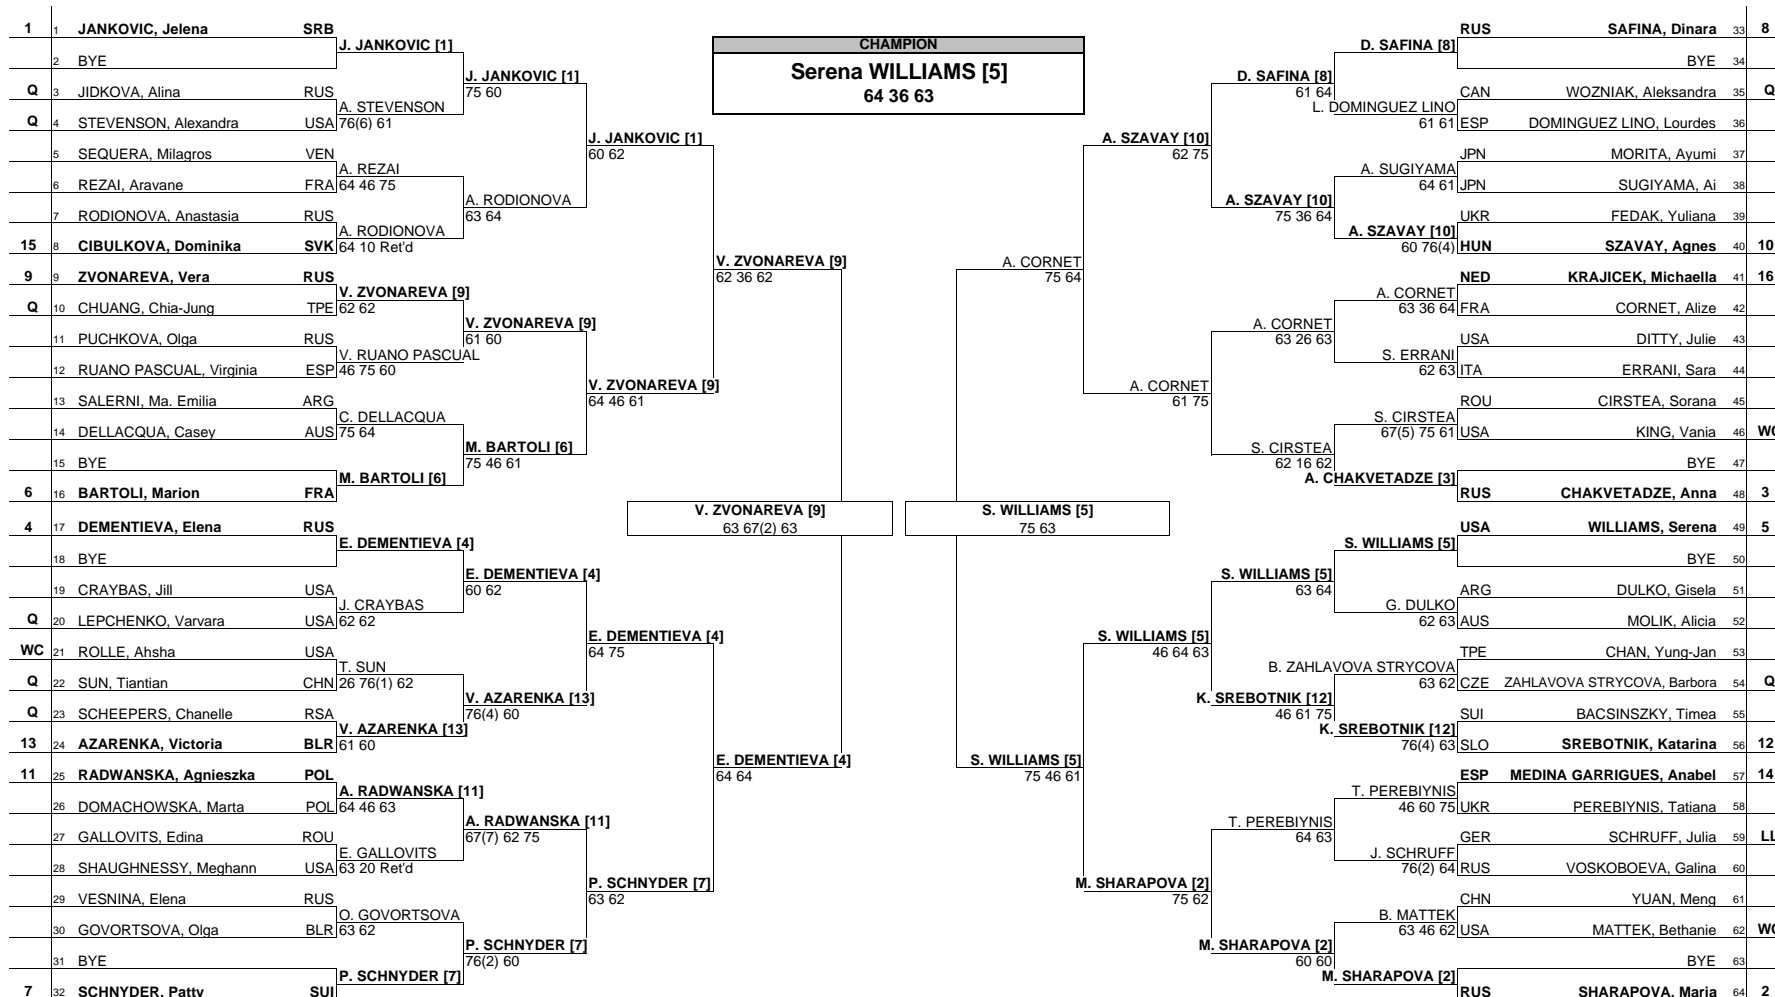

# Family Circle Cup MAIN DRAW SINGLES

Charleston, SC, USA April 14 - 20, 2008  
Green Clay  
Tier I - \$1,340,000

Seeded Players	Rank	Seeded Players	Rank	Prize Money	Pts.	Lucky Losers	Retirements/W.O.
1 JANKOVIC, Jelena	3	9 ZVONAREVA, Vera	14	Winner \$196,900	430	Bychkova replaced by Schruff - Admin	Meghann Shaughnessy - Left knee injury
2 SHARAPOVA, Maria	5	10 SZAVAY, Agnes	15	Finalists \$100,000	300		Dominika Cibulkova - Lower back injury
3 CHAKVETADZE, Anna	7	11 RADWANSKA, Agnieszka	16	Semi-Finalists \$51,000	195		
4 DEMENTIEVA, Elena	8	12 SREBOTNIK, Katarina	26	Quarter Finalists \$26,050	110		
5 WILLIAMS, Serena	9	13 AZARENKA, Victoria	28	3rd Round \$13,285	60		
6 BARTOLI, Marion	11	14 MEDINA GARRIGUES, Anabel	29	2nd Round \$6,775	35		
7 SCHNYDER, Patty	12	15 CIBULKOVA, Dominika	34	1st Round \$3,455	1		
8 SAFINA, Dinara	13	16 KRAJICEK, Michaela	36				

**Last Direct Acceptance:** Ayumi Morita - 115  
**Players Representative:** Casey Dellacqua  
**Sony Ericsson WTA Tour Supervisor:** Pam Whytcross

MAIN DRAW DOUBLES

Charleston, SC, USA April 14 - 20, 2008  
Green Clay  
\$1,340,000