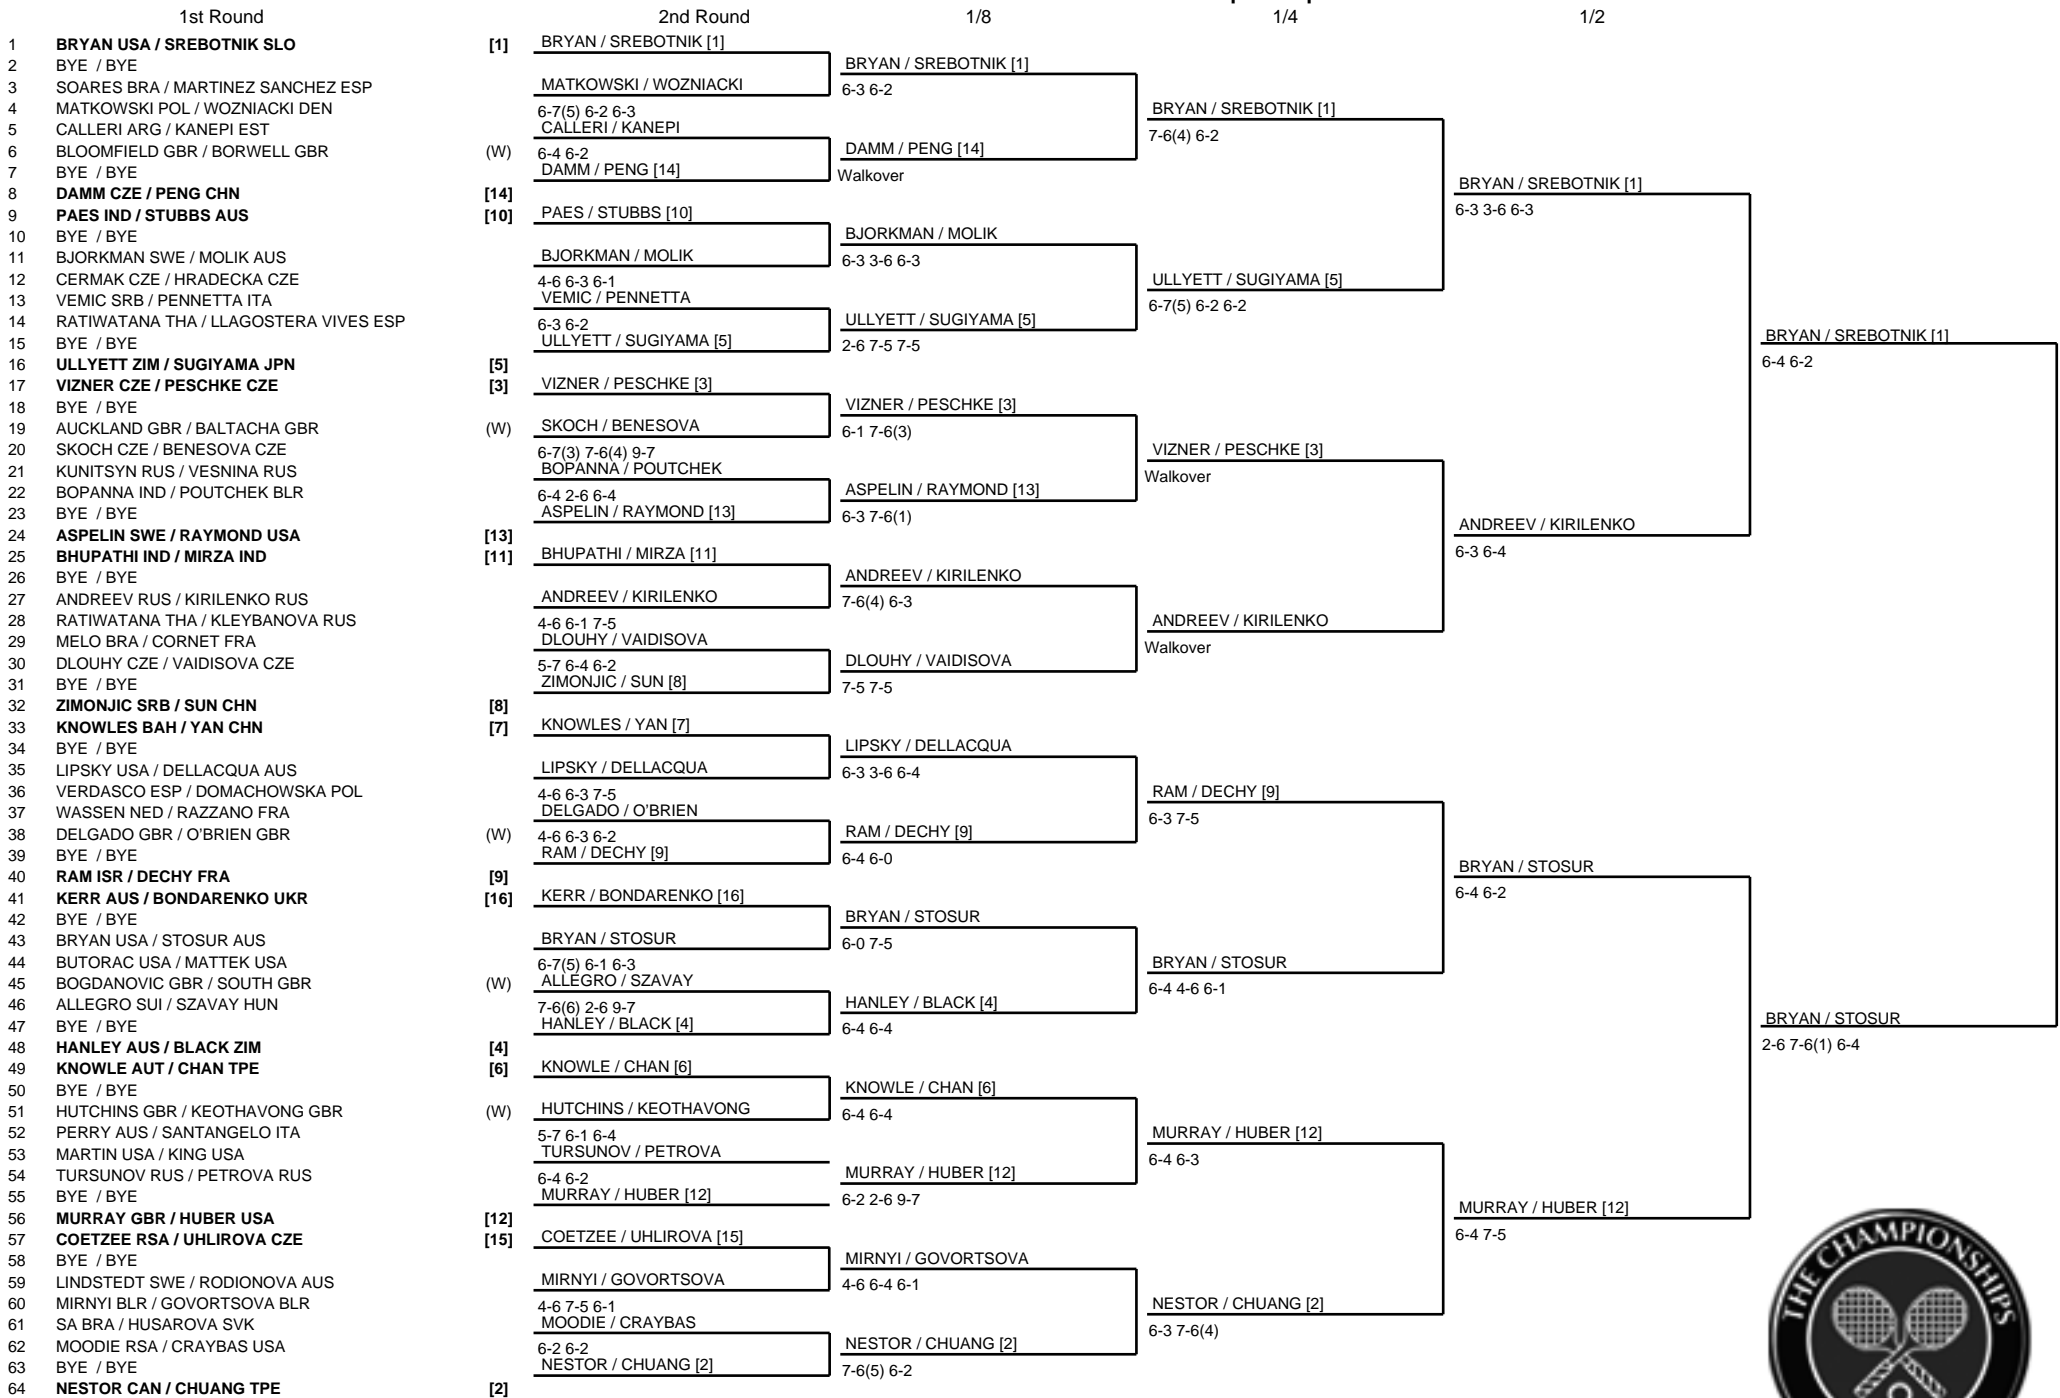

Wimbledon 2008 Mixed Doubles Championship