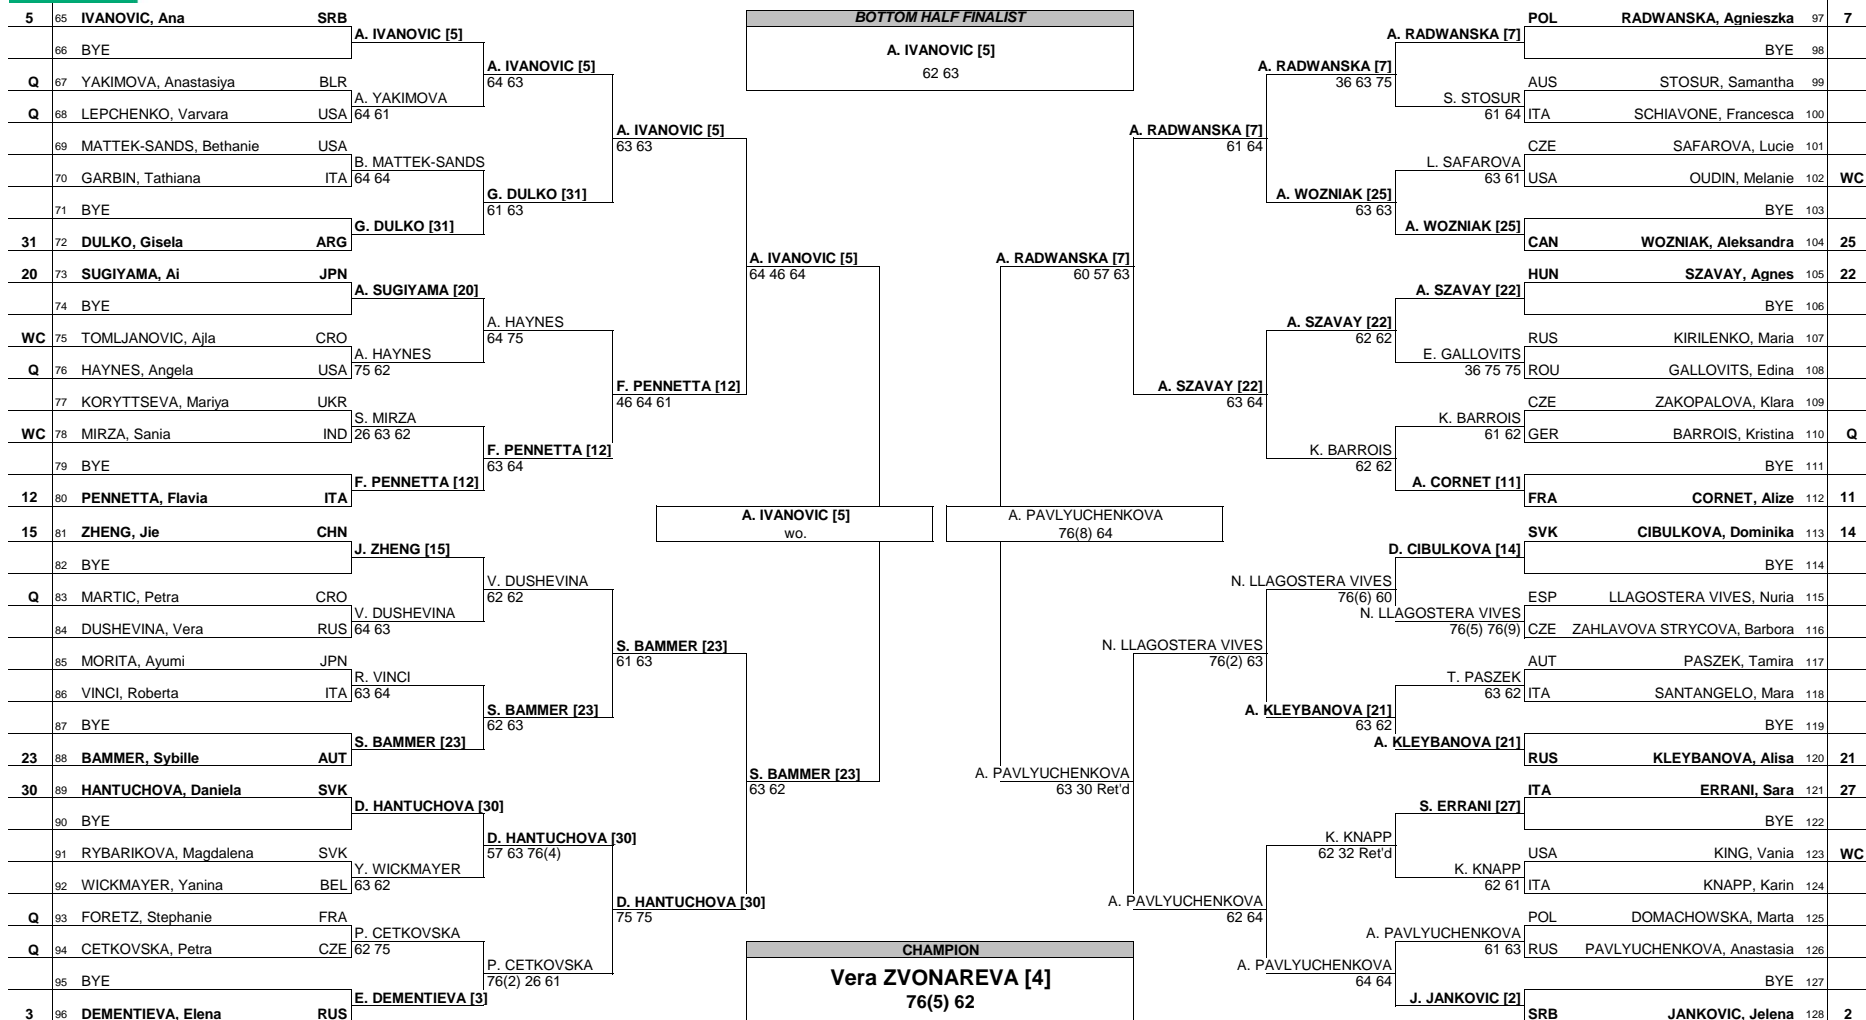

BNP PARIBAS OPEN

BNP Paribas Open

MAIN DRAW SINGLES

Indian Wells, USA 11-22 March 2009
Hard, Plexipave
WTA Premier Mandatory - $4,500,000
609

Seeded Players	Rank	Seeded Players	Rank	Prize Money	Pts.	Lucky Losers	Retirements/W.O.
17 MAURESMO, Amelie	20	25 WOZNIAK, Aleksandra	30	Winner	$700,000	1000	
18 KANEPI, Kaiti	21	26 BENEŠOVA, Iveta	31	Finalists	$350,000	700	
19 CHAKVETADZE, Anna	24	27 ERRANI, Sara	32	Semi-Finalists	$150,000	450	
20 SUGIYAMA, Ai	25	28 PENG, Shuai	33	Quarter Finalists	$64,700	250	
21 KLEYBANOVA, Alisa	26	29 SUAREZ NAVARRO, Carla	34	4th Round	$32,000	140	
22 SZAVAY, Agnes	27	30 HANTUCHOVA, Daniela	35	3rd Round	$18,740	80	
23 BAMMER, Sybille	28	31 DULKO, Gisela	36	2nd Round	$11,150	50	
24 BONDARENKO, Alona	29	32 CIRSTEA, Sorana	37	1st Round	$7,050	5	
						Last Direct Acceptance	Players Representative
						Knapp, Karin - 81	Sony Ericsson WTA Tour Supervisor Laura Ceccarelli/Donna Kelsø