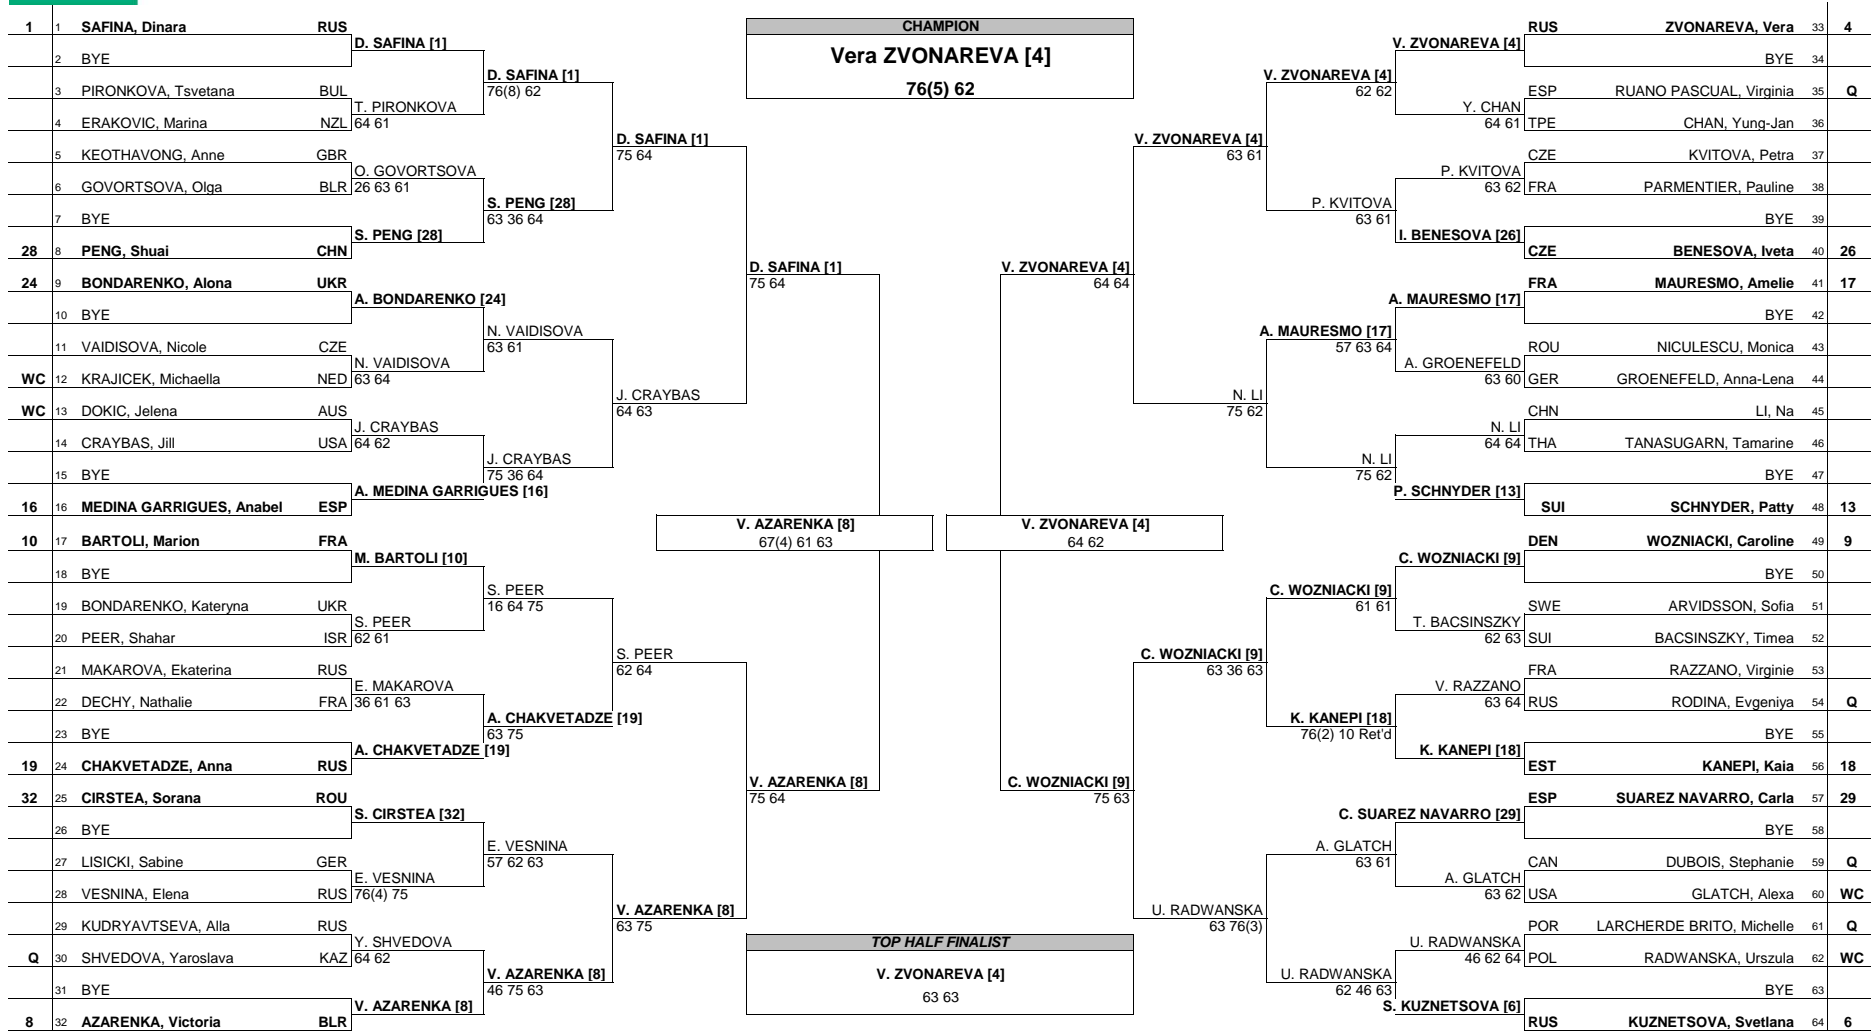

# BNP PARIBAS OPEN

## BNP Paribas Open MAIN DRAW SINGLES

Indian Wells, USA 11-22 March 2009  
Hard, Plexipave  
WTA Premier Mandatory - \$4,500,000  
609

Seeded Players		Rank	Seeded Players		Rank	Prize Money		Pts.	Lucky Losers		Retirements/W.O.	
1	SAFINA, Dinara	2	9	WOZNIACKI, Caroline	12	Winner	\$700,000	1000				
2	JANKOVIC, Jelena	3	10	BARTOLI, Marion	13	Finalists	\$350,000	700			Razzano - Mid back injury	
3	DEMENTIEVA, Elena	4	11	CORNETT, Alize	14	Semi-Finalists	\$150,000	450			Llagostera Vives - Hip strain	
4	ZVONAREVA, Vera	6	12	PENNETTA, Flavia	15	Quarter Finalists	\$64,700	250			Bammer - Left Shoulder Injury	
5	IVANOVIC, Ana	7	13	SCHNYDER, Patty	16	4th Round	\$32,000	140				
6	KUZNETSOVA, Svetlana	8	14	CIBULKOVA, Dominika	17	3rd Round	\$18,740	80				
7	RADWANSKA, Agnieszka	10	15	ZHENG, Jie	18	2nd Round	\$11,150	50				
8	AZARENKA, Victoria	11	16	MEDINA GARRIGUES, Anabel	19	1st Round	\$7,050	5				
									Last Direct Acceptance		Players Representative	
									Knapp, Karin - 81		Vinci, Roberta/Oudin, Melanie	
											Sony Ericsson WTA Tour Supervisor	
											Laura Ceccarelli/Donna Kelso	