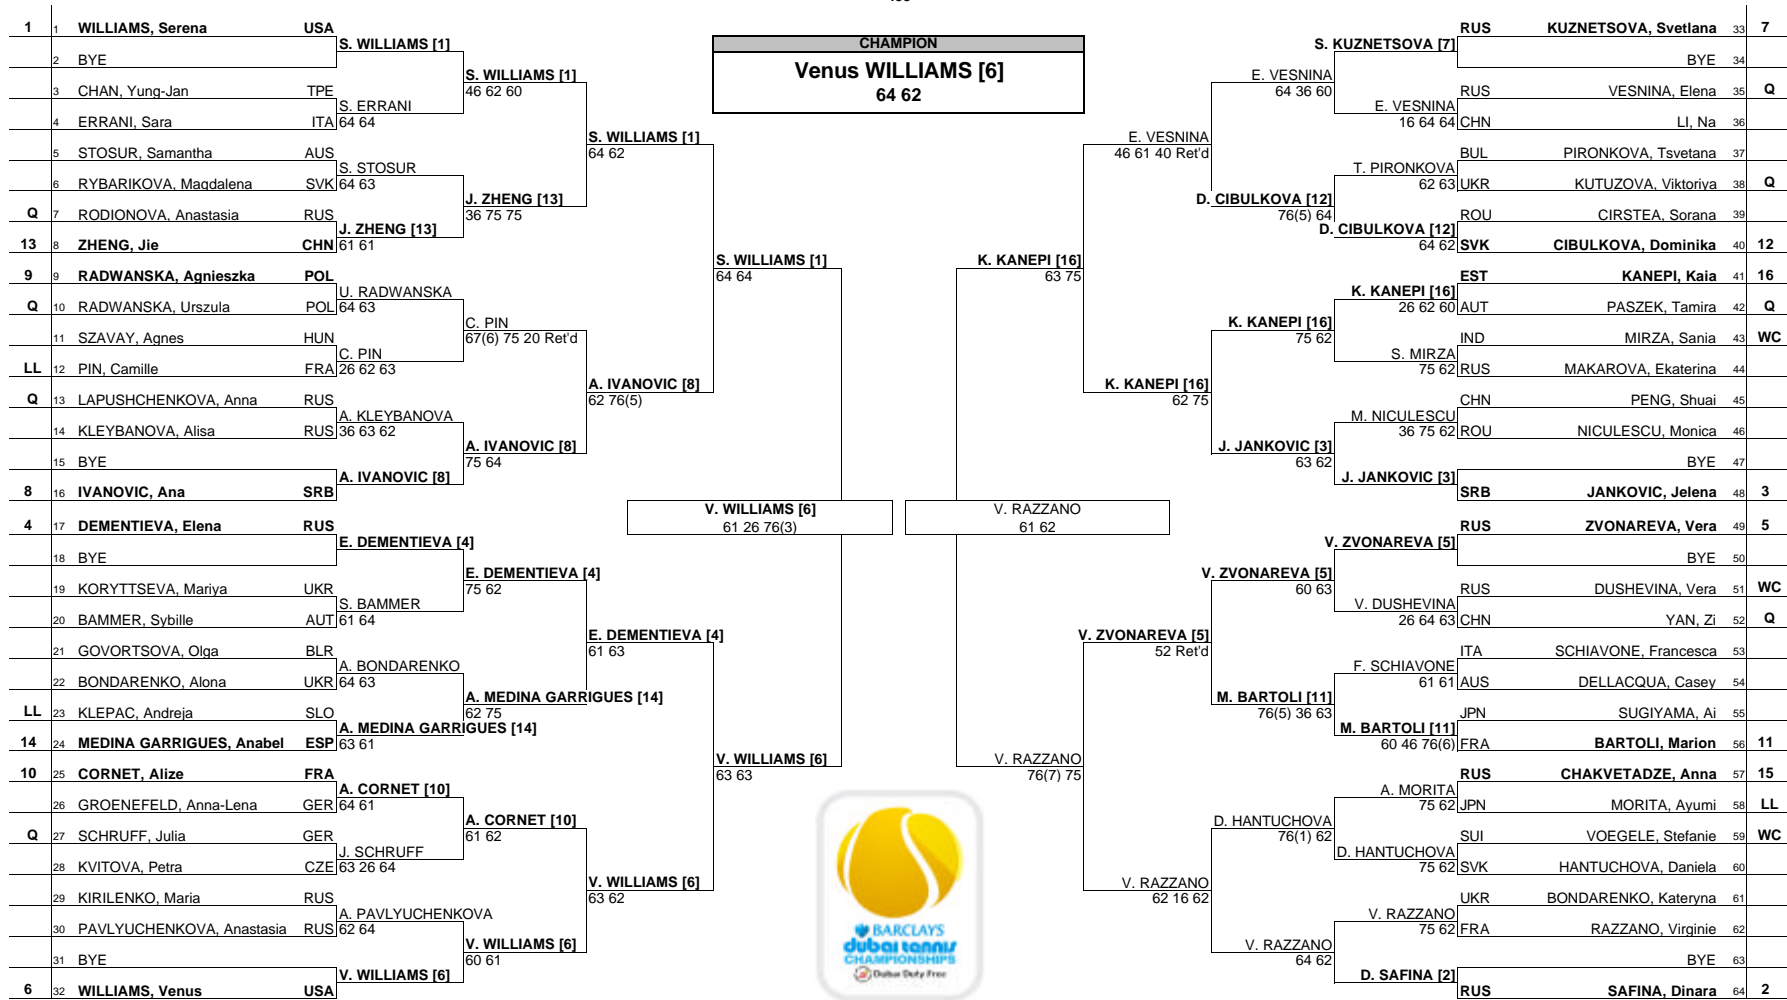

Barclays Dubai Tennis Championships

MAIN DRAW SINGLES
Dubai, UAE 15-21 February 2009
Hard, Decoturf II
WTA Premier 5 - \$2,000,000
495

Seeded Players		Rank	Seeded Players		Rank	Prize Money		Pts.	Lucky Losers		Retirements/W.O.	
1	WILLIAMS, Serena	1	9	RADWANSKA, Agnieszka	10	Winner	\$350,000	800	MORITA replacing PEER (Denial of Visa)	U. RADWANSKA - Heat illness		
2	SAFINA, Dina	2	10	CORNET, Alize	13	Finalists	\$175,000	550	PIN replacing TANASUGARN (Pattaya Doubles Final)	CIBULKOVA - Heat illness		
3	JANKOVIC, Jelena	3	11	BARTOLI, Marion	14	Semi-Finalists	\$87,500	350	KLEPAC replacing MAURESMO (Change of schedule)	BARTOLI - Feet pain		
4	DEMENTIEVA, Elena	4	12	CIBULKOVA, Dominika	18	Quarter Finalists	\$40,000	200				
5	ZVONAREVA, Vera	5	13	ZHENG, Jie	19	3rd Round	\$20,000	110				
6	WILLIAMS, Venus	6	14	MEDINA GARRIGUES, Anabel	20	2nd Round	\$10,275	60				
7	KUZNETSOVA, Svetlana	7	15	CHAKVETADZE, Anna	22	1st Round	\$5,400	1				
8	IVANOVIC, Ana	8	16	KANEPI, Kaia	23							
						Last Direct Acceptance		Players Representative		Sony Ericsson WTA Tour Supervisor		
						Chan - 73		V. Williams / Bartoli		Dona Kelso		