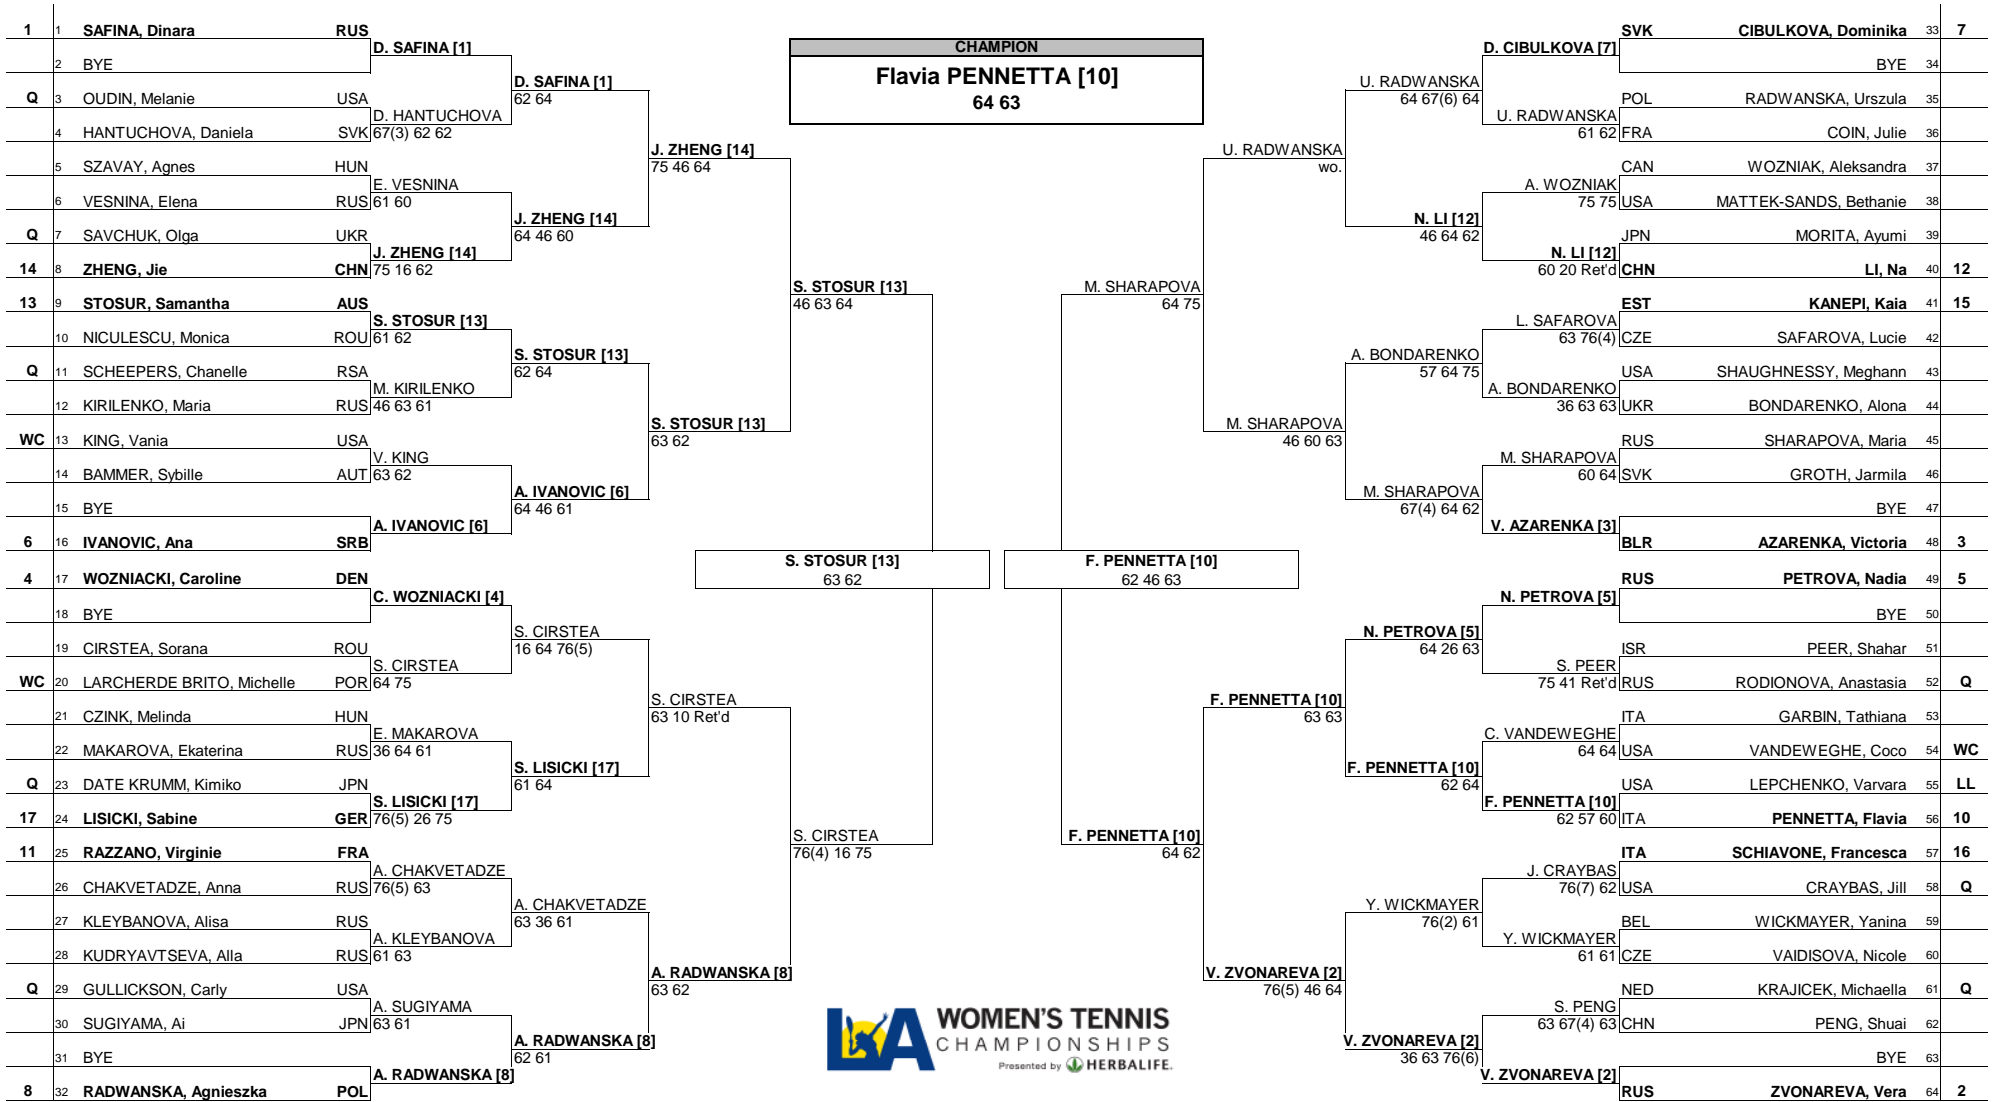

LA Women's Tennis Championships presented by Herbalife

MAIN DRAW SINGLES  
Los Angeles, CA, USA 3 - 9 August 2009  
Hard  
WTA Premier - \$700,000

Seeded Players	Rank	Seeded Players	Rank	Prize Money	Pts.	Lucky Losers	Retirements/W.O.
1 SAFINA, Dinara	1	9 BARTOLI, Marion	44	Winner \$107,000	470	V.LEPCHENKO	- M.BARTOLI [9] replaced by S.STOSUR [13] replaced by S.LISICKI [17] replaced by Q/L
2 ZVONAREVA, Vera	7	10 PENNETTA, Flavia	15	Finalists \$55,500	320		- A.RODIONOVA (left ankle injury)
3 AZARENKA, Victoria	8	11 RAZZANO, Virginie	17	Semi-Finalists \$28,750	200		- A.MORITA (Gastro Intestinal Illness)
4 WOZNIACKI, Caroline	9	12 LI, Na	18	Quarter Finalists \$14,825	120		- N.LI (Right knee injury)
5 PETROVA, Nadia	10	13 STOSUR, Samantha	20	3rd Round \$7,600	60		- S.LISICKI (Shoulder injury)
6 IVANOVIC, Ana	11	14 ZHENG, Jie	22	2nd Round \$3,830	40		
7 CIBULKOVA, Dominika	12	15 KANEPI, Kaia	23	1st Round \$1,965	1		
8 RADWANSKA, Agnieszka	13	16 SCHIAVONE, Francesca	24				
				<b>Last Direct Acceptance</b>		<b>Players Representative</b>	
				Urzsula Radwanska (71)		Caroline Wozniacki	
						<b>Sony Ericsson WTA Tour Supervisor</b>	
						Fabrice Chouquet	