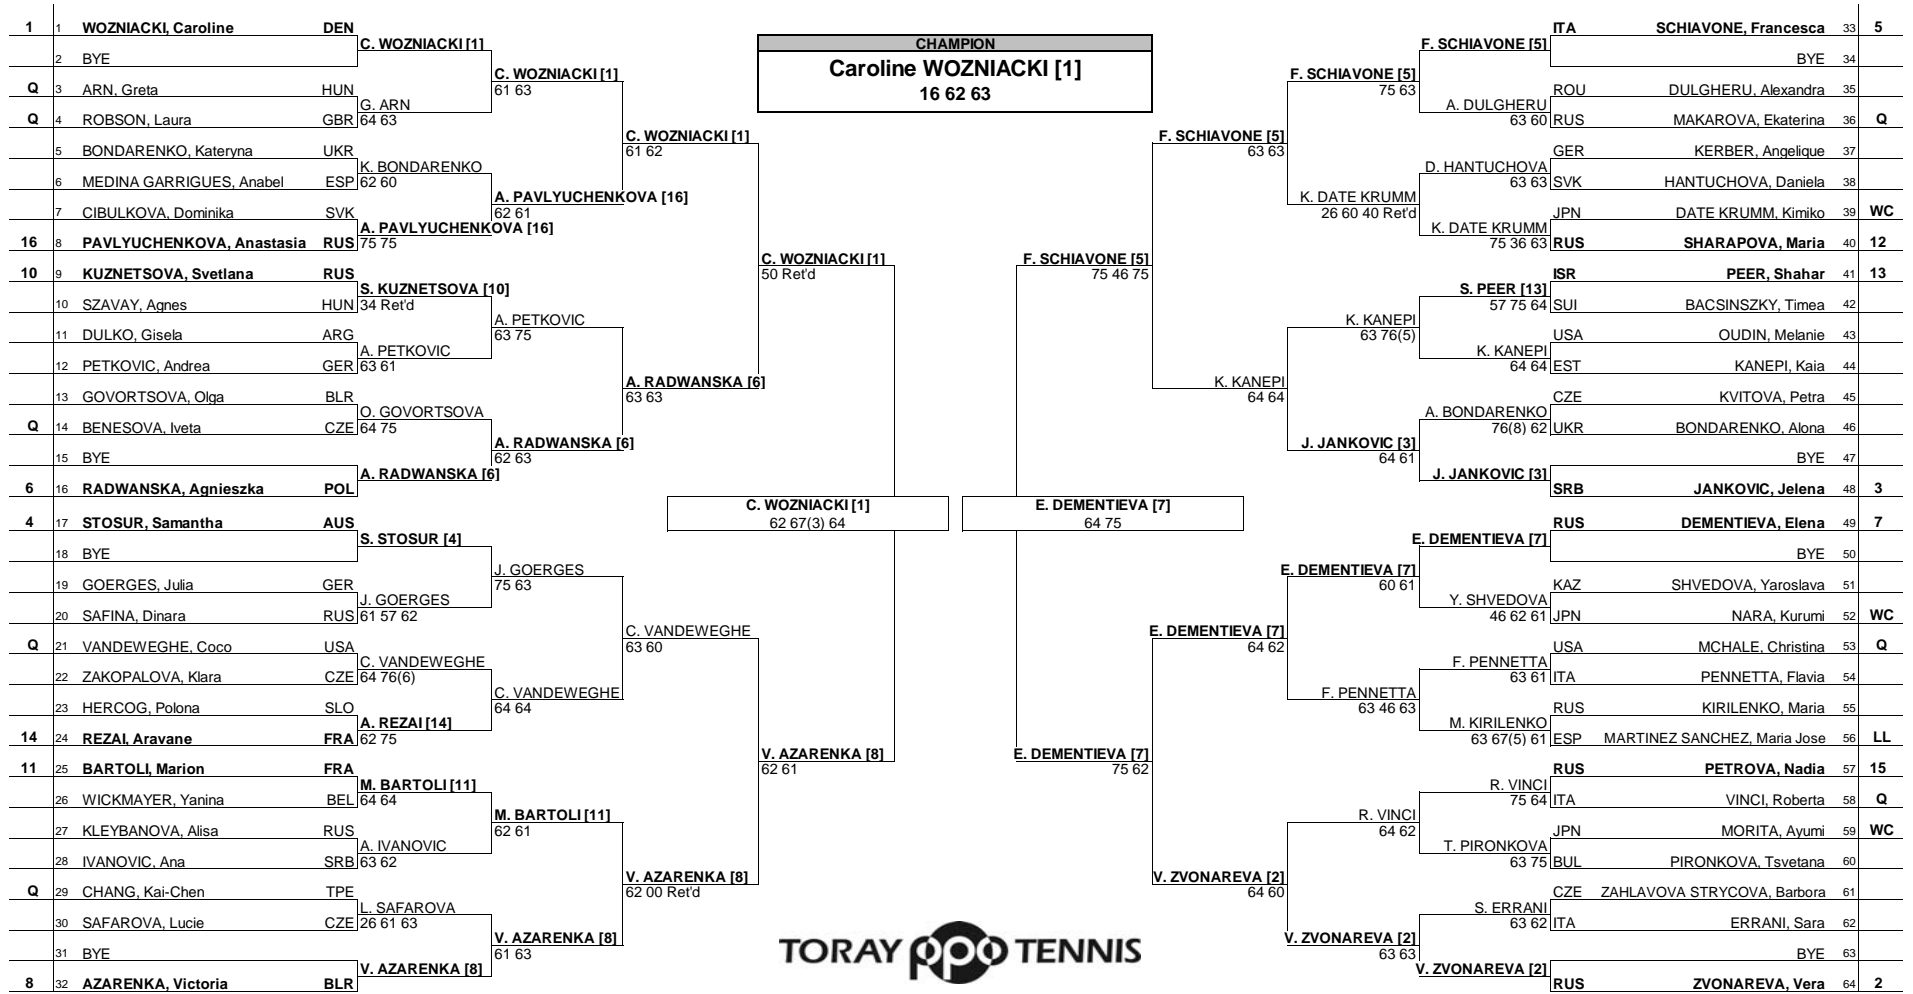

TORAY PAN PACIFIC OPEN
MAIN DRAW SINGLES

Tokyo, Japan 24 September – 2 October 2010
Hard
WTA Premier - \$2,000,000

Seeded Players		Rank	Seeded Players		Rank	Prize Money		Pts.	Lucky Losers		Retirements/W.O.			
1	WOZNIACKI, Caroline	DEN	2	ZVONAREVA, Vera	BLR	42	Winner	\$350,000	900	13	Finalists	\$175,000	620	KUZNETSOVA (left thigh strain)
2	ZVONAREVA, Vera	BLR	6	BARTOLI, Marion	FRA	14	Semi-Finalists	\$87,500	395	15	Quarter Finalists	\$40,000	225	LINA (gastrointestinal illness)
3	JANKOVIC, Jelena	SRB	8	PEER, Shahar	ISR	17	3rd Round	\$20,000	125	18	2nd Round	\$10,275	70	BARTOLI (viral illness)
4	STOSUR, Samantha	AUS	9	REZAI, Aravane	FRA	18	1st Round	\$5,400	1					
5	SCHIAVONE, Francesca	ITA	10	PETROVA, Nadia	RUS									
6	RADWANSKA, Agnieszka	POL	11	PAVLYUCHENKOVA, Anastasia	RUS									
7	DEMENTIEVA, Elena	RUS												
8	AZARENKA, Victoria	BLR												

Last Direct Acceptance: Olga Govortsova - 51
 Players Representative: Kurumi Nara / Melanie Oudin
 Sony Ericsson WTA Tour Supervisor: Giulia Orlandi
 Follow Live Scoring at www.sonyericssonwtatour.com