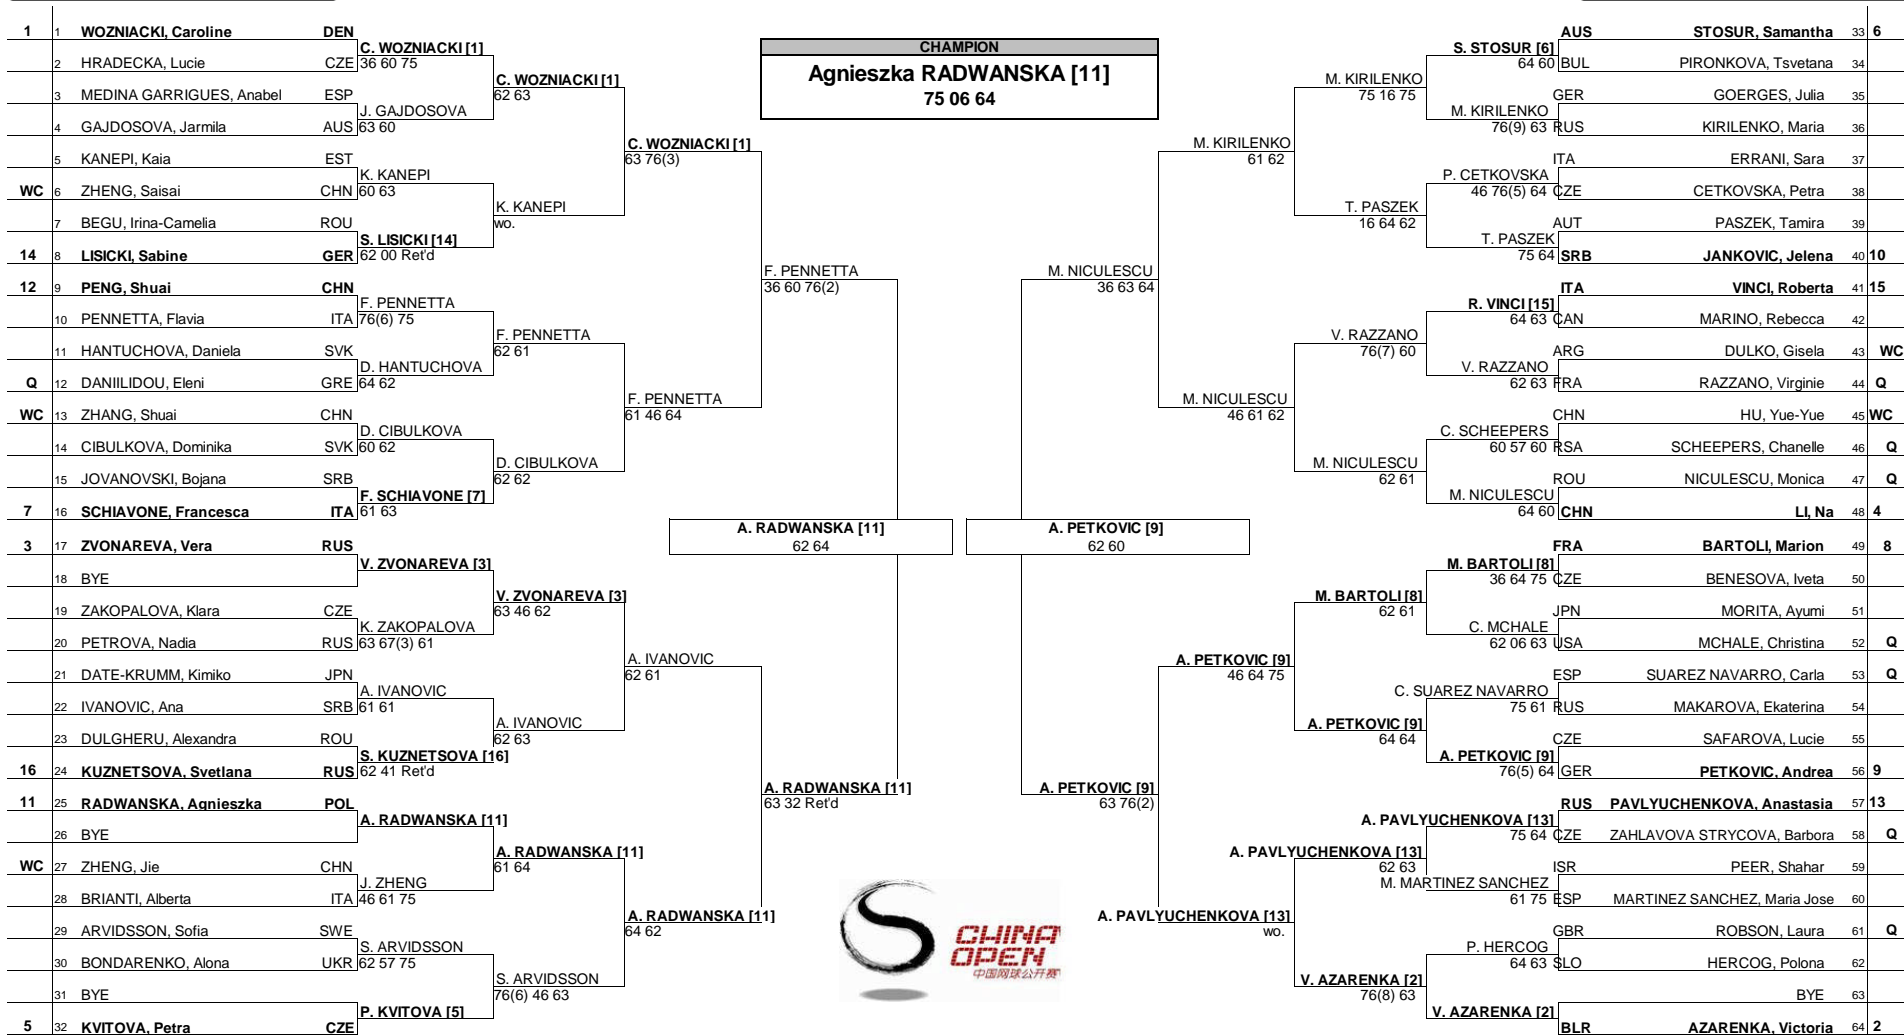

# China Open

## MAIN DRAW SINGLES

Beijing, CHN 1 - 9 October 2011

Hard

WTA Premier Mandatory - \$4,500,000

Seeded Players		Seeded Players		Prize Money		Lucky Losers		Retirements/W.O.	
Rank	Player	Rank	Player	Pts.	Amount	Date	Player	Reason	WTA Supervisor
1	WOZNIACKI, Caroline	9	PETKOVIC, Andrea	11	Winner	\$775,500	1000	RETIREMENT - Dugheru, Alexandra (bilateral knee injury)	M. Tabb, F. Chouquet, S. Chen
2	AZARENKA, Victoria	10	JANKOVIC, Jelena	12	Finalists	\$387,750	700	RETIREMENT - Begu, Irina-Camelia (right shoulder injury)	
3	ZVONAREVA, Vera	4	RADWANSKA, Agnieszka	13	Semi-Finalists	\$169,447	450	WALKOVER - Lisicki, Sabine (gastrointestinal illness)	
4	LI, Na	5	PENG, Shuai	15	Quarter Finalists	\$74,450	250	WALKOVER - Azarenka, Victoria (right foot injury)	
5	KVI TOVA, Petra	6	PAVLYUCHENKOVA, Anastasia	16	3rd Round	\$37,225	140	Lisicki, Sabine -	
6	STOSUR, Samantha	7	LISICKI, Sabine	17	2nd Round	\$19,950	80	RETIREMENT - Ivanovic, Ana (Left thigh Injury)	
7	SCHIAVONE, Francesca	8	VINCI, Roberta	18	1st Round	\$11,817	5		
8	BARTOLI, Marion	10	KUZNETSOVA, Svetlana	19					