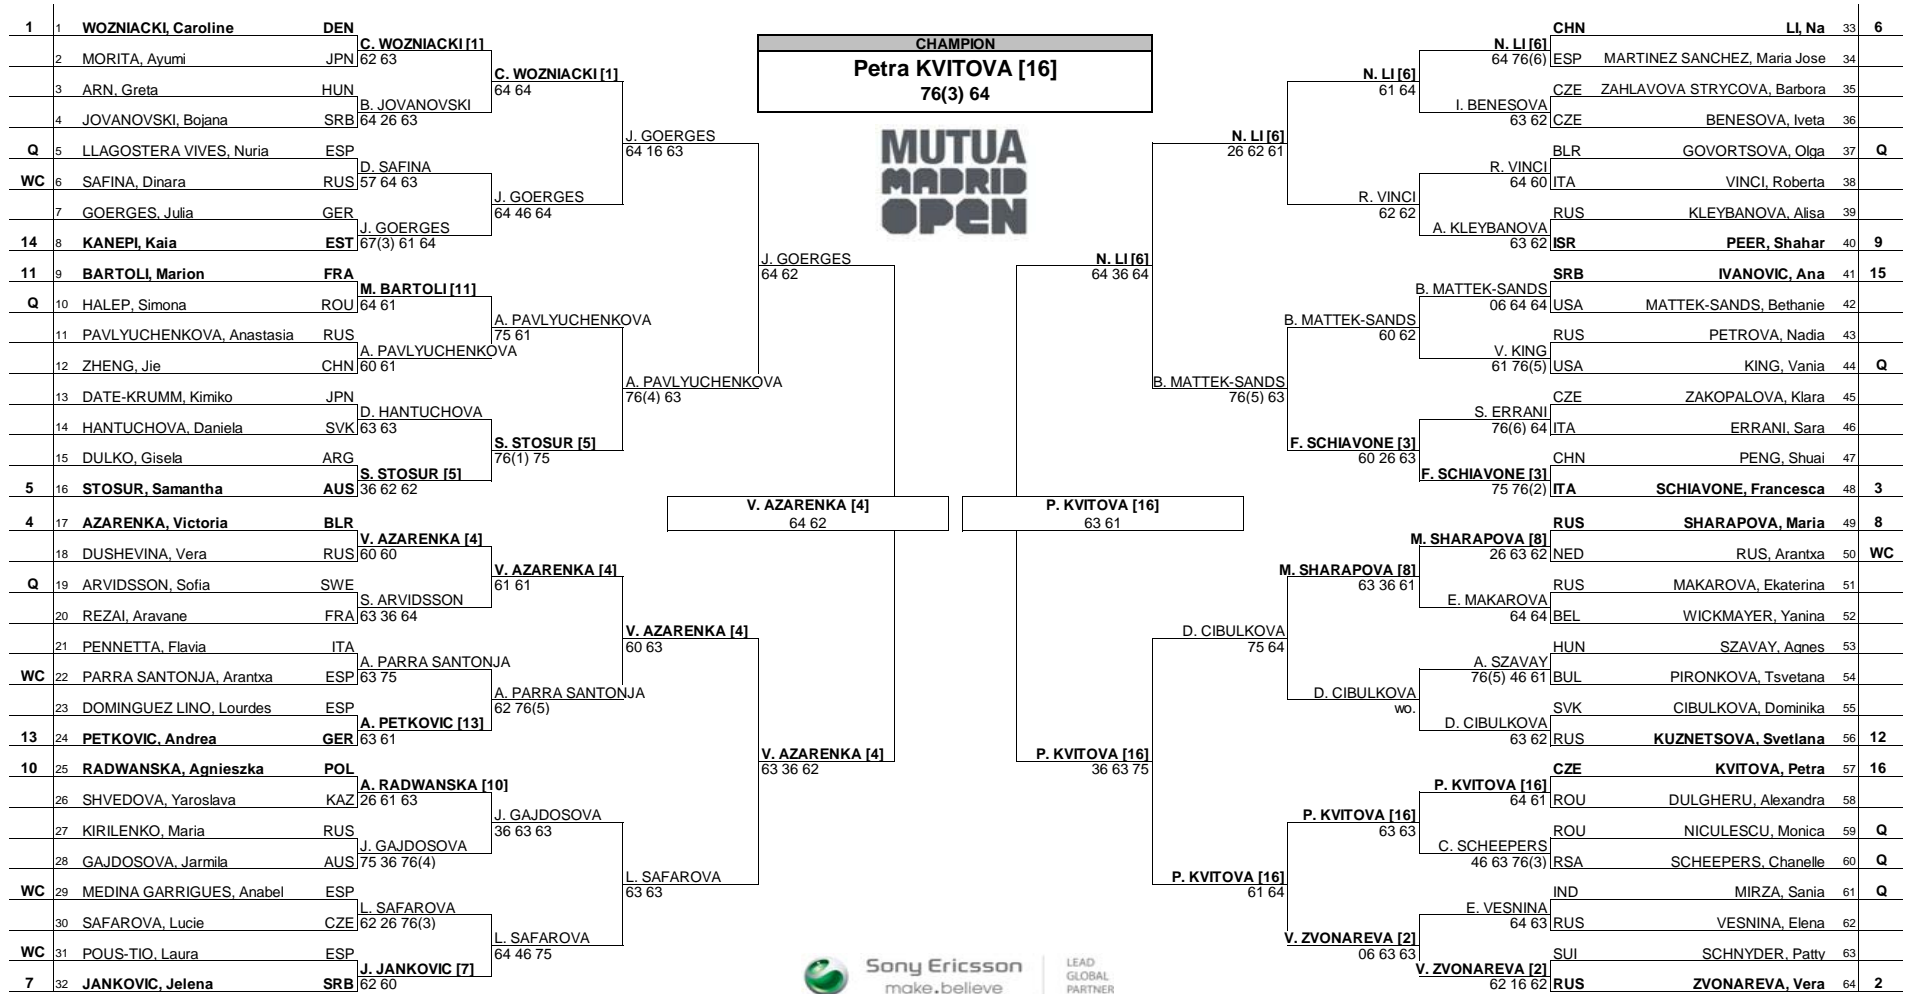

Mutua Madrid Open MAIN DRAW SINGLES

Madrid, Spain 30 Apr - 8 May 2011
Red Clay
WTA Premier Mandatory - €3,500,000

Seeded Players		Rank	Seeded Players		Rank	Prize Money		Pts.	Lucky Losers		Retirements/W.O.		
1	WOZNIACKI, Caroline	DEN	9	PEER, Shahar	ISR	11	Winner	€20,000	1000				
2	MORITA, Ayumi	JPN	10	RADWANSKA, Agnieszka	POL	12	Finalists	€310,000	700				
3	ARN, Greta	HUN	11	BARTOLI, Marion	FRA	13	Semi-Finalists	€135,500	450				
4	JOVANOVSKI, Bojana	SRB	12	KUZNETSOVA, Svetlana	RUS	14	Quarter Finalists	€57,500	250				
5	LLAGOSTERA VIVES, Nuria	ESP	13	PETKOVIC, Andrea	GER	15	3rd Round	€27,500	140				
6	SAFINA, Dina	RUS	14	KANEPI, Kaia	EST	17	2nd Round	€15,150	80				
7	GOERGES, Julia	GER	15	IVANOVIC, Ana	CRO	18	1st Round	€7,825	5				
8	KANEPI, Kaia	EST	16	KVITOVA, Petra	CZE	19							

Follow Live Scoring at www.wtatennis.com

MAIN DRAW DOUBLES

Mutua Madrid Open

Madrid, Spain 30 Apr - 8 May 2011
Red Clay
€3,500,000

WTA Premier Mandatory

Table of tennis match results for the Main Draw Doubles. It lists player names, nationalities, match scores, and winners. The tournament is a Premier Mandatory event on red clay in Madrid, Spain, from April 30 to May 8, 2011. The prize money is €3,500,000. The winner is Gisela Dulko and Flavia Pennetta from Argentina and Italy, with a score of 7-5, 6-2.

Summary table for the tournament. It includes columns for Seeded Players, Rank, Prize Money (Per Team), Pts, Alternates, and Retirements/W.O. The table lists the top 8 players and their respective earnings and points. It also includes information about the Last Direct Acceptance (Kops-Jones / Spears) and the Players Representative (Alicja Rosolska).