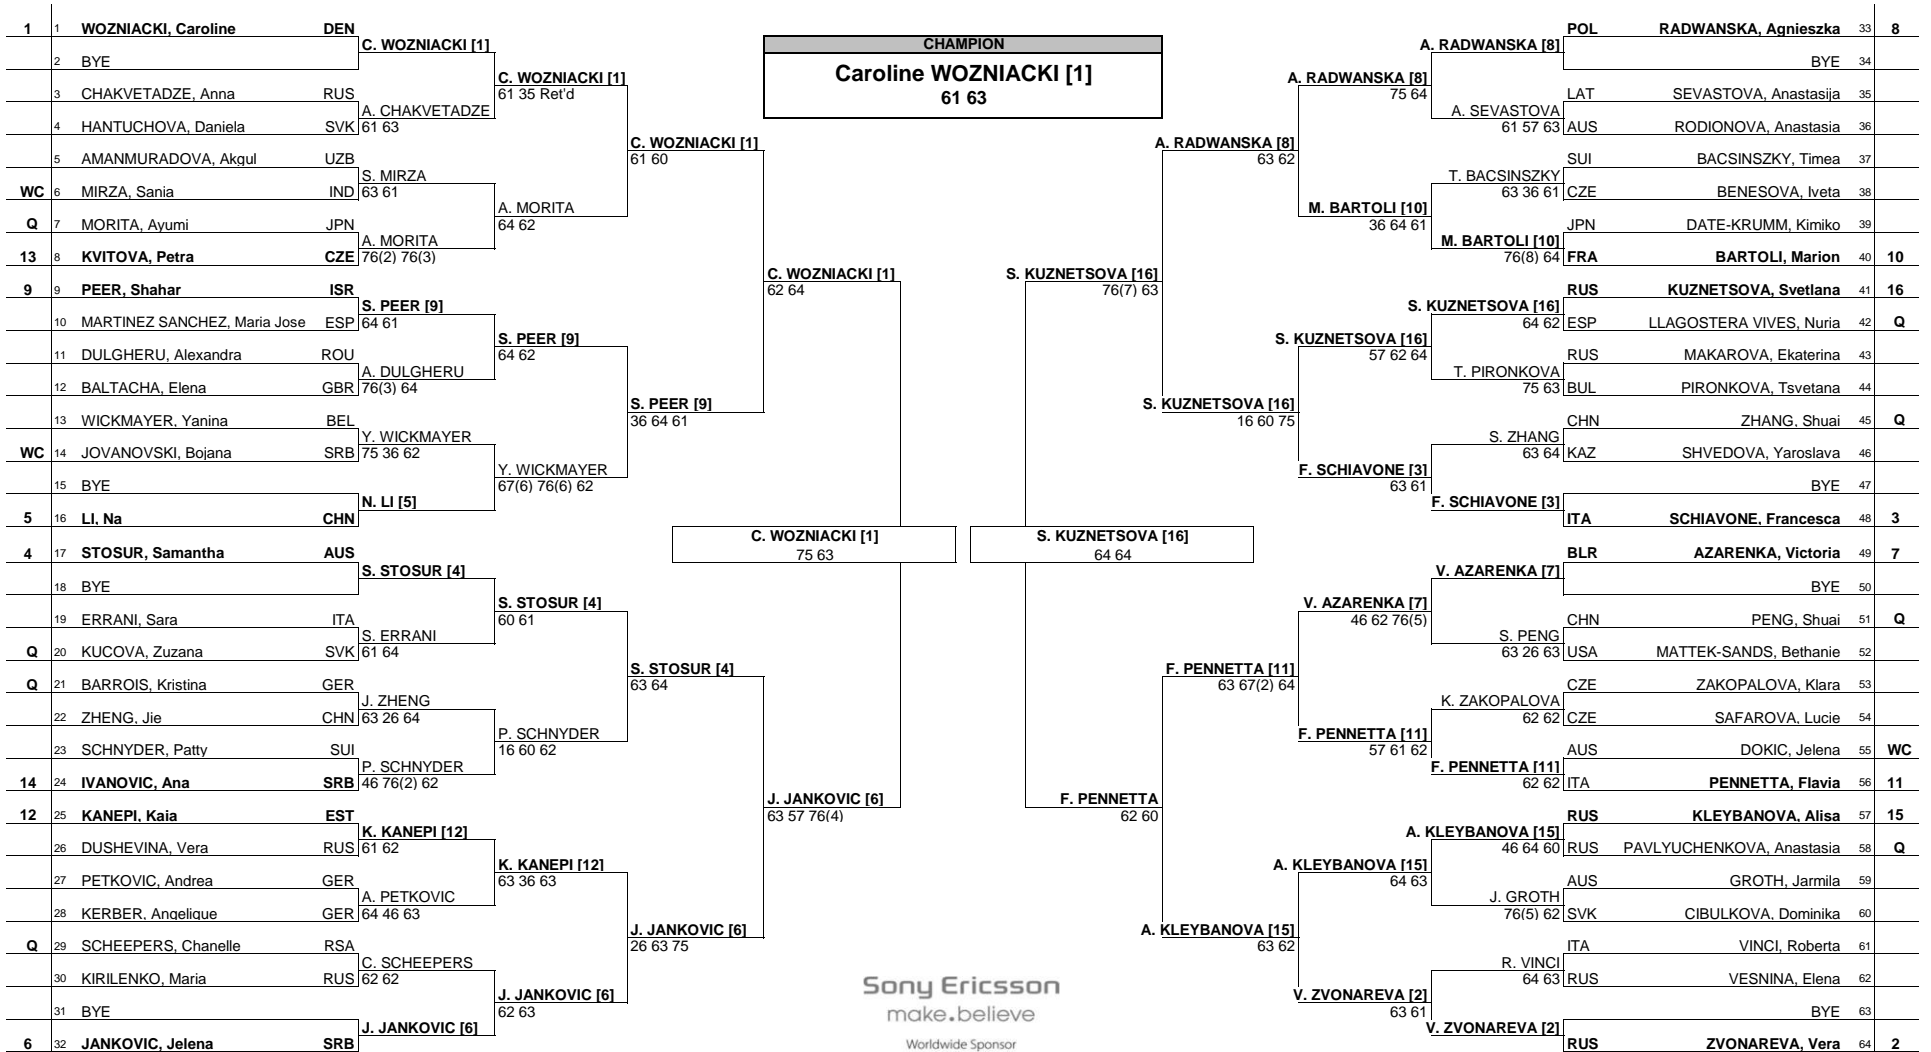

Dubai Duty Free Tennis Championships

MAIN DRAW SINGLES

Dubai, UAE 14-20 February 2011

Hard, Decoturf II

WTA Premier 5 - \$2,050,000

Seeded Players	Rank	Seeded Players	Rank	Prize Money	Pts.	Lucky Losers	Retirements/W.O.
1 WOZNIACKI, Caroline	1	9 PEER, Shahar	11	Winner	\$360,000	900	
2 ZVONAREVA, Vera	3	10 BARTOLI, Marion	15	Finalists	\$180,000	620	
3 SCHIAVONE, Francesca	4	11 PENNETTA, Flavia	16	Semi-Finalists	\$90,000	395	
4 STOSUR, Samantha	5	12 KANEPI, Kaia	17	Quarter Finalists	\$41,450	225	
5 Li, Na	7	13 KVITOVA, Petra	18	3rd Round	\$20,550	125	
6 JANKOVIC, Jelena	8	14 IVANOVIC, Ana	19	2nd Round	\$10,575	70	
7 AZARENKA, Victoria	9	15 KLEYBANOVA, Alisa	22	1st Round	\$5,500	1	
8 RADWANSKA, Agnieszka	10	16 KUZNETSOVA, Svetlana	23				

Sony Ericsson
make.believe
Worldwide Sponsor

Last Direct Acceptance: AMANMURADOVA - 70
Players Representative: Stosur/Bartoli/Schiavone/Jankovic
WTA Supervisor: Donna Kelso
Follow Live Scoring at www.wtatour.com