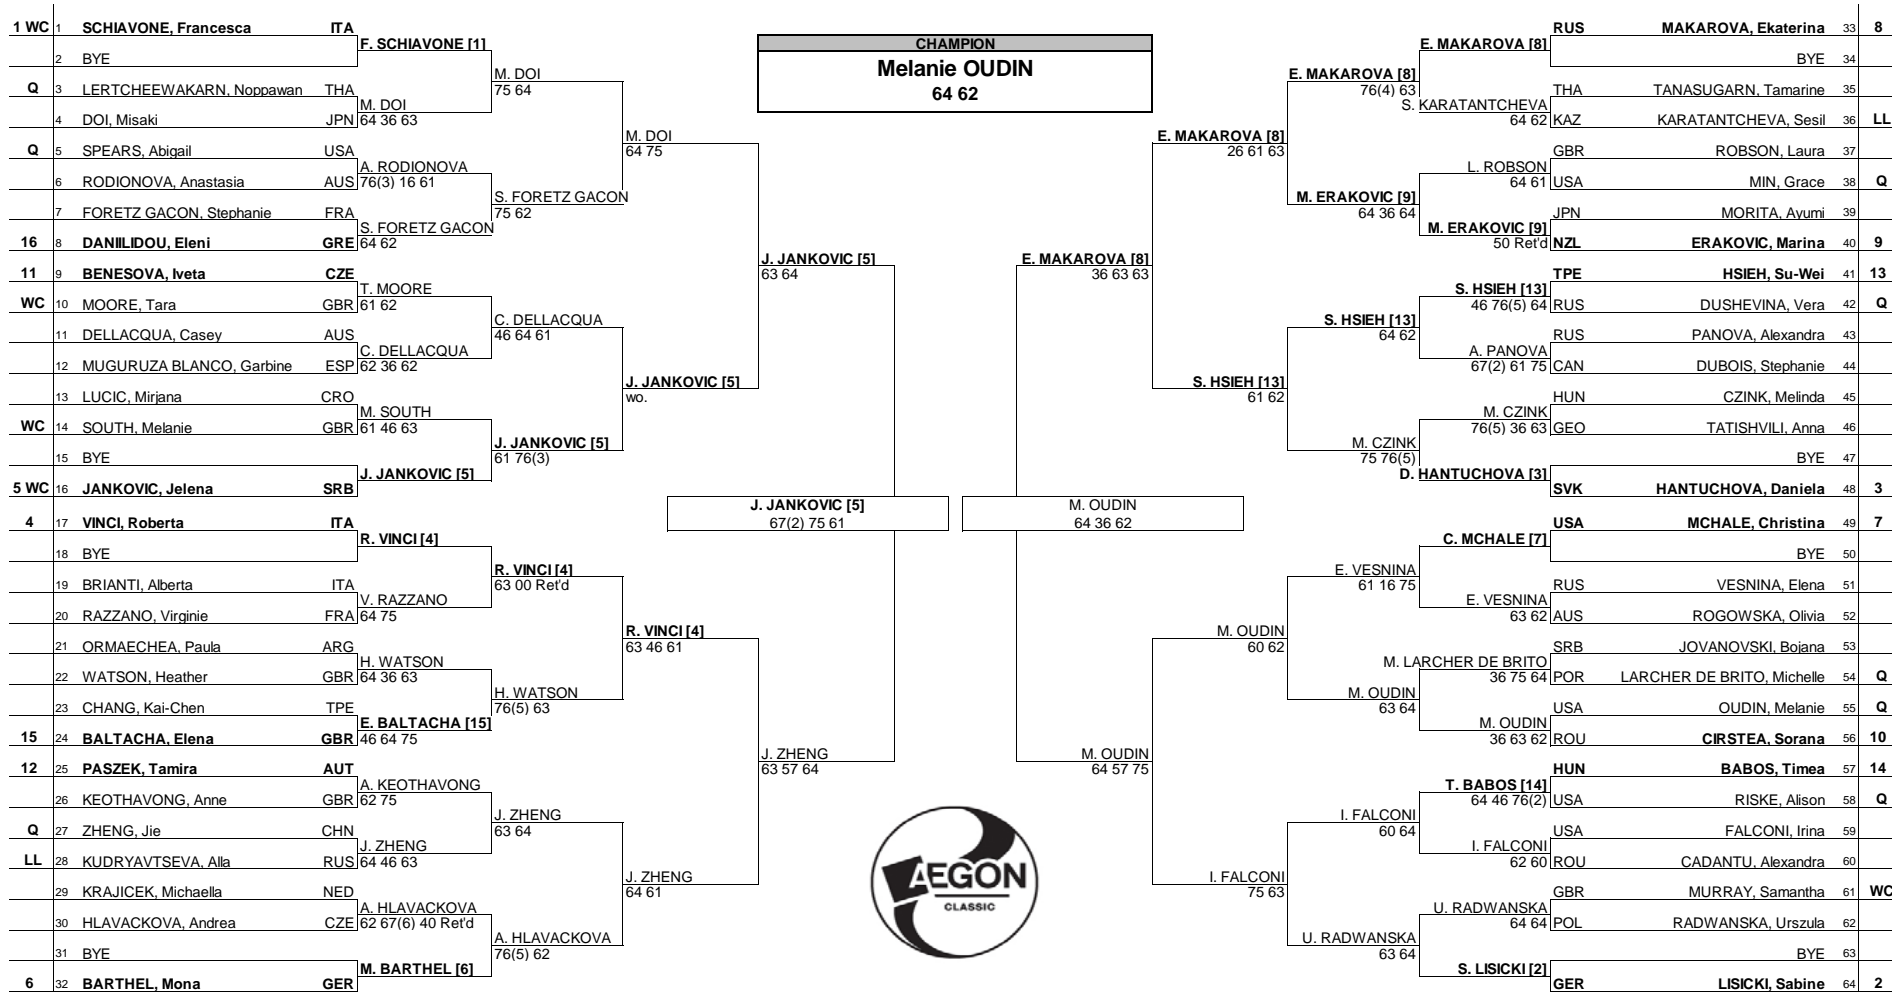

XPERIA
Sony Smartphone

AEGON Classic
MAIN DRAW SINGLES
Edgbaston, England 11 - 17 June, 2012
Grass
WTA International - \$220,000

XPERIA
Sony Smartphone

Seeded Players			Prize Money			Lucky Losers			Retirements/W.O.		
Rank	Player	Country	Rank	Player	Pts.	Rank	Player	Reason	Rank	Player	Reason
1	SCHIAVONE, Francesca	ITA	42	Winner	\$37,000	280	S. Karatantcheva - J. Gajdosova (Left wrist injury)	A. Morita - Low back injury			
2	LISICKI, Sabine	GER	10	Finalists	\$19,000	200	A. Kudryavtseva - L. Tsurenko (Rt shoulder injury)	C. Dellacqua - Gastroenteritis			
3	HANTUCHOVA, Daniela	SVK	18	Semi-Finalists	\$10,000	130		M. Krajicek - Viral illness			
4	VINCI, Roberta	ITA	12	Quarter Finalists	\$5,000	70		V. Razzano - Right wrist injury			
5	JANKOVIC, Jelena	SRB	21	3rd Round	\$2,600	30					
6	BARTHEL, Mona	GER	32	2nd Round	\$1,350	15					
7	MCHALE, Christina	USA	36	1st Round	\$700	1					
8	MAKAROVA, Ekaterina	RUS	38	1st Round							
						Last Direct Acceptance			Players Representative		
						ROBSON - 123			HANTUCHOVA / JANKOVIC / CIRSTEA		
									WTA Supervisor		
									Donna Kelso		

Follow Live Scoring at www.wtatennis.com

XPERIA
Sony Smartphone

MAIN DRAW DOUBLES

AEGON Classic

Edgbaston, England 11 - 17 June, 2012

Grass

\$220,000

WTA International