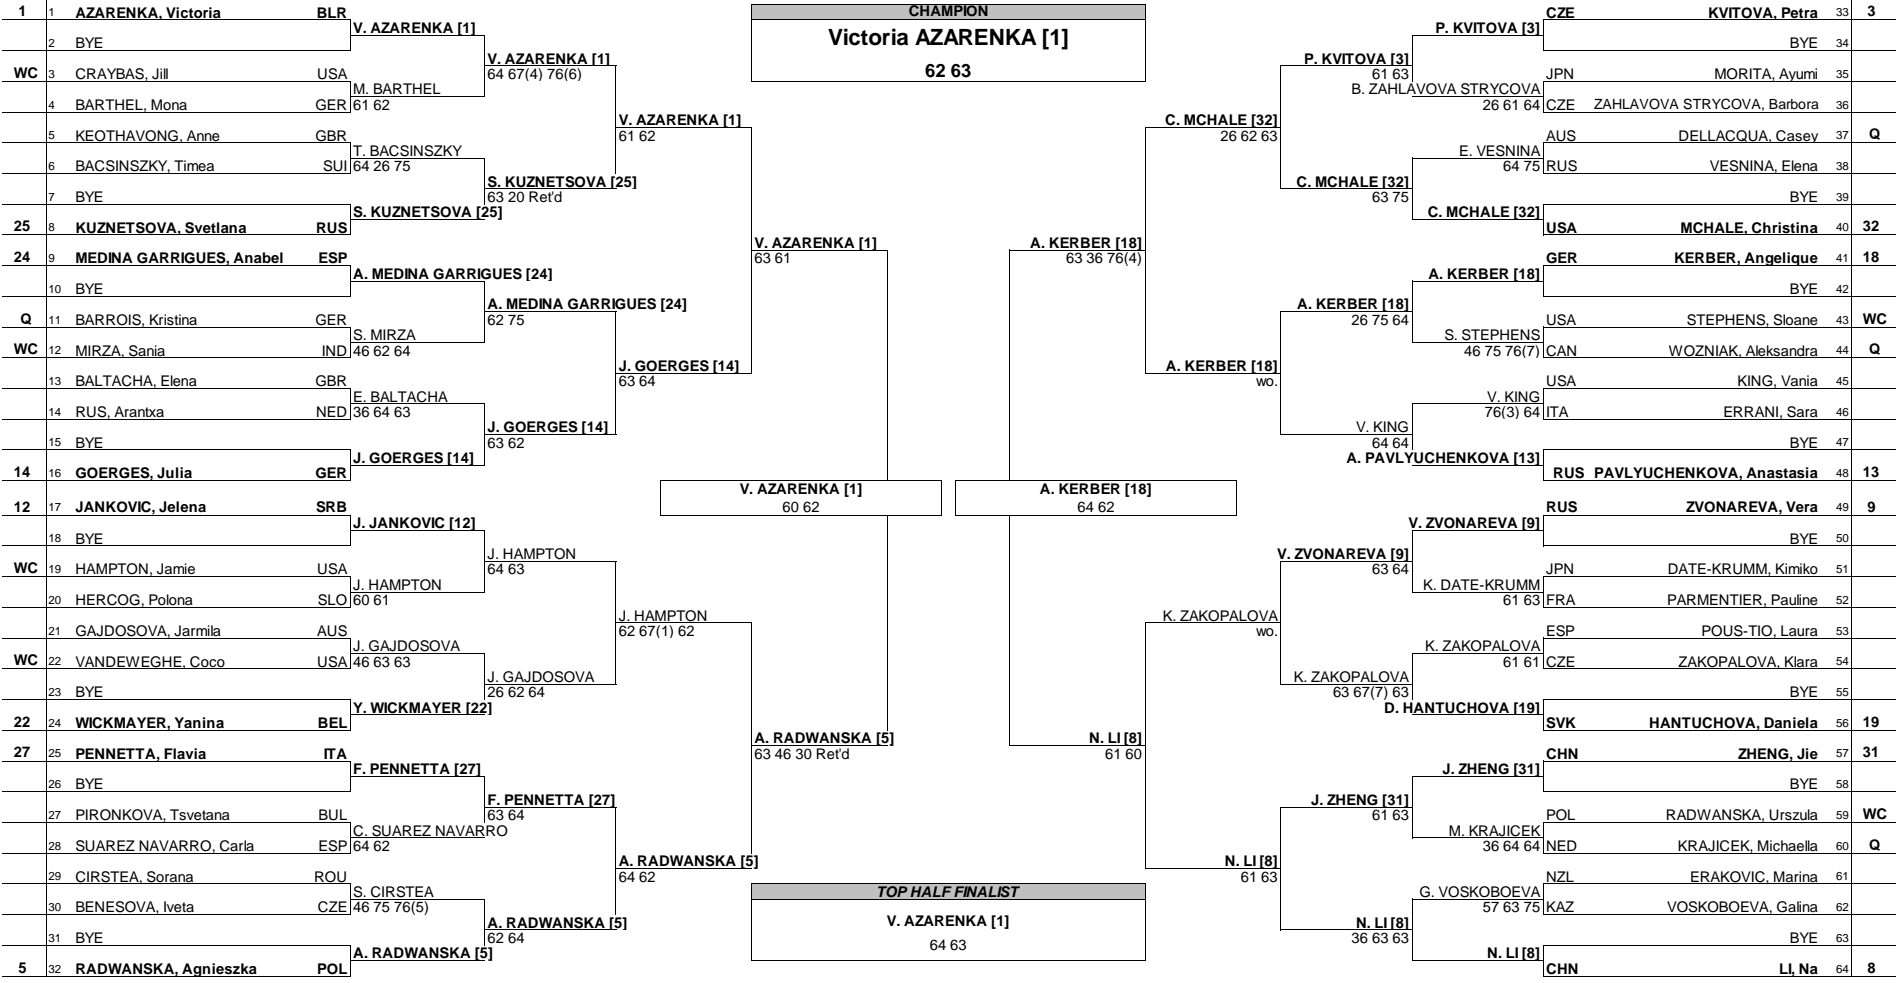

BNP Paribas open
MAIN DRAW SINGLES
 Indian Wells, USA 5-18 March 2012
 Hard, Plexipave
 WTA Premier Mandatory - \$5,536,664

Seeded Players		Seeded Players		Prize Money		Lucky Losers		Retirements/W.O.	
Rank	Player	Rank	Player	Pts.	Prize Money	Date	Player	Reason	Supervisor
1	AZARENKA, Victoria	9	ZVONAREVA, Vera	9	Winner	\$1,000,000			
2	SHARAPOVA, Maria	10	SCHIAVONE, Francesca	12	Finalists	\$500,000		A. Dulgheru - Knee	
3	KVITOVA, Petra	11	LISICKI, Sabine	13	Semi-Finalists	\$200,000		A. Ivanovic - Illness	
4	WOZNIACKI, Caroline	12	JANKOVIC, Jelena	14	Quarter Finalists	\$100,000		F. Schiavone - Illness	
5	RADWANSKA, Agnieszka	13	PAVLYUCHENKOVA, Anastasia	15	4th Round	\$43,250		G. Arn - Neck	
6	STOSUR, Samantha	14	GOERGES, Julia	16	3rd Round	\$23,291		J. Dokic - Wrist	
7	BARTOLI, Marion	15	IVANOVIC, Ana	17	2nd Round	\$12,725		J. Hampton -	
8	LI, Na	16	CIBULKOVA, Dominika	18	1st Round	\$7,709			

Seeded Players	Rank	Seeded Players	Rank	Prize Money	Pts.	Lucky Losers	Retirements/W.O.
17 PENG, Shuai	19	25 KUZNETSOVA, Svetlana	27	Winner	\$1,000,000	1000	A. Dughenu - Knee
18 KERBER, Angelique	20	26 NICULESCU, Monica	28	Finalists	\$500,000	700	A. Ivanovic -
19 HANTUCHOVA, Daniela	21	27 PENNETTA, Flavia	29	Semi-Finalists	\$200,000	450	F. Schiavone - Illness
20 KIRILENKO, Maria	22	28 CETKOVSKA, Petra	30	Quarter Finalists	\$100,000	250	G. Arn - Neck
21 VINCI, Roberta	23	29 KANEPI, Kaia	31	4th Round	\$43,250	140	J. Dokic - Wrist
22 WICKMAYER, Yanina	24	30 PETROVA, Nadia	32	3rd Round	\$23,291	80	J. Hampton -
23 SAFAROVA, Lucie	25	31 ZHENG, Jie	33	2nd Round	\$12,725	50	
24 MEDINA GARRIGUES, Anabel	26	32 MCHALE, Christina	34	1st Round	\$7,708	5	