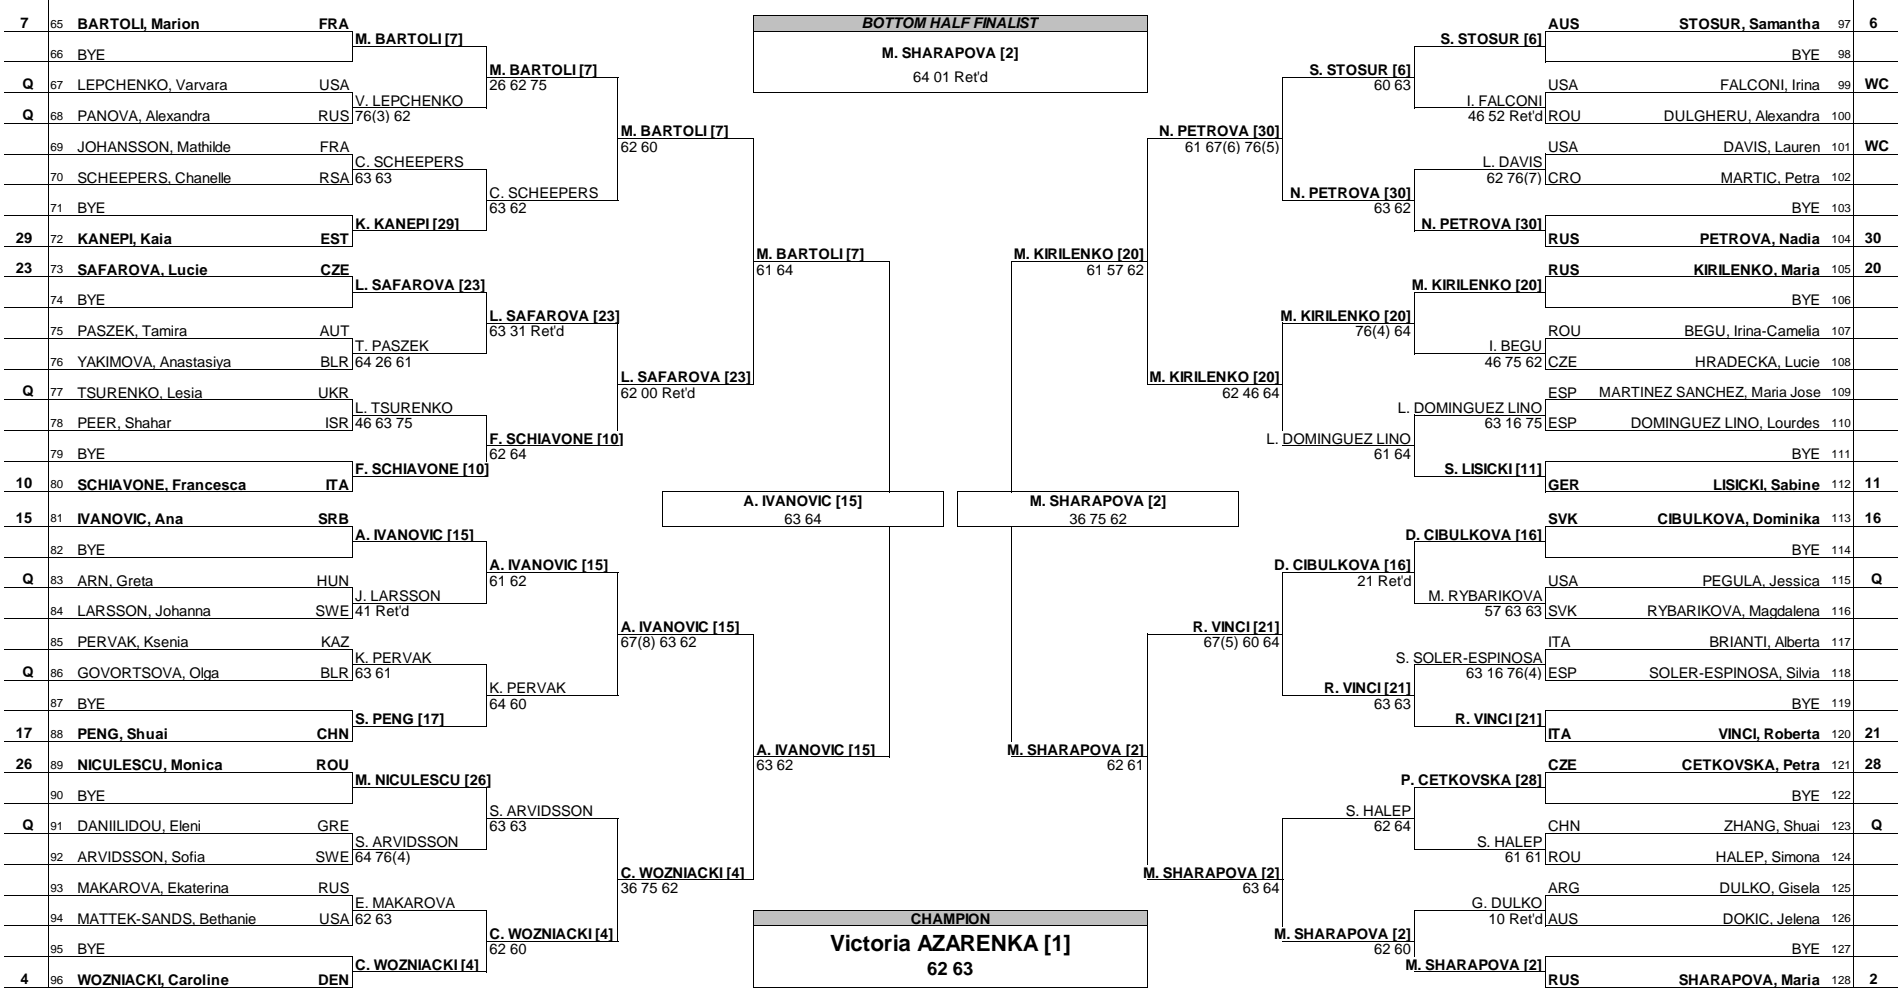

BNP Paribas open
MAIN DRAW SINGLES
 Indian Wells, USA 5-18 March 2012
 Hard, Plexipave
 WTA Premier Mandatory - \$5,536,664

Seeded Players		Seeded Players		Prize Money		Lucky Losers		Retirements/W.O.	
Rank	Player	Rank	Player	Pts.	Prize Money	Date	Player	Reason	Supervisor
1	AZARENKA, Victoria	9	ZVONAREVA, Vera	9	Winner	\$1,000,000			
2	SHARAPOVA, Maria	10	SCHIAVONE, Francesca	12	Finalists	\$500,000		A. Dulgheru - Knee	
3	KVITOVA, Petra	11	LISICKI, Sabine	13	Semi-Finalists	\$200,000		A. Ivanovic - Illness	
4	WOZNIACKI, Caroline	12	JANKOVIC, Jelena	14	Quarter Finalists	\$100,000		F. Schiavone - Illness	
5	RADWANSKA, Agnieszka	13	PAVLYUCHENKOVA, Anastasia	15	4th Round	\$43,250		G. Arn - Neck	
6	STOSUR, Samantha	14	GOERGES, Julia	16	3rd Round	\$23,291		J. Dokic - Wrist	
7	BARTOLI, Marion	15	IVANOVIC, Ana	17	2nd Round	\$12,725		J. Hampton -	
8	LI, Na	16	CIBULKOVA, Dominika	18	1st Round	\$7,709			

Seeded Players	Rank	Seeded Players	Rank	Prize Money	Pts.	Lucky Losers	Retirements/W.O.
17 PENG, Shuai	19	25 KUZNETSOVA, Svetlana	27	Winner	\$1,000,000	1000	A. Dughenu - Knee
18 KERBER, Angelique	20	26 NICULESCU, Monica	28	Finalists	\$500,000	700	A. Ivanovic -
19 HANTUCHOVA, Daniela	21	27 PENNETTA, Flavia	29	Semi-Finalists	\$200,000	450	F. Schiavone - Illness
20 KIRILENKO, Maria	22	28 CETKOVSKA, Petra	30	Quarter Finalists	\$100,000	250	G. Arn - Neck
21 VINCI, Roberta	23	29 KANEPI, Kaia	31	4th Round	\$43,250	140	J. Dokic - Wrist
22 WICKMAYER, Yanina	24	30 PETROVA, Nadia	32	3rd Round	\$23,291	80	J. Hampton -
23 SAFAROVA, Lucie	25	31 ZHENG, Jie	33	2nd Round	\$12,725	50	
24 MEDINA GARRIGUES, Anabel	26	32 MCHALE, Christina	34	1st Round	\$7,708	5	