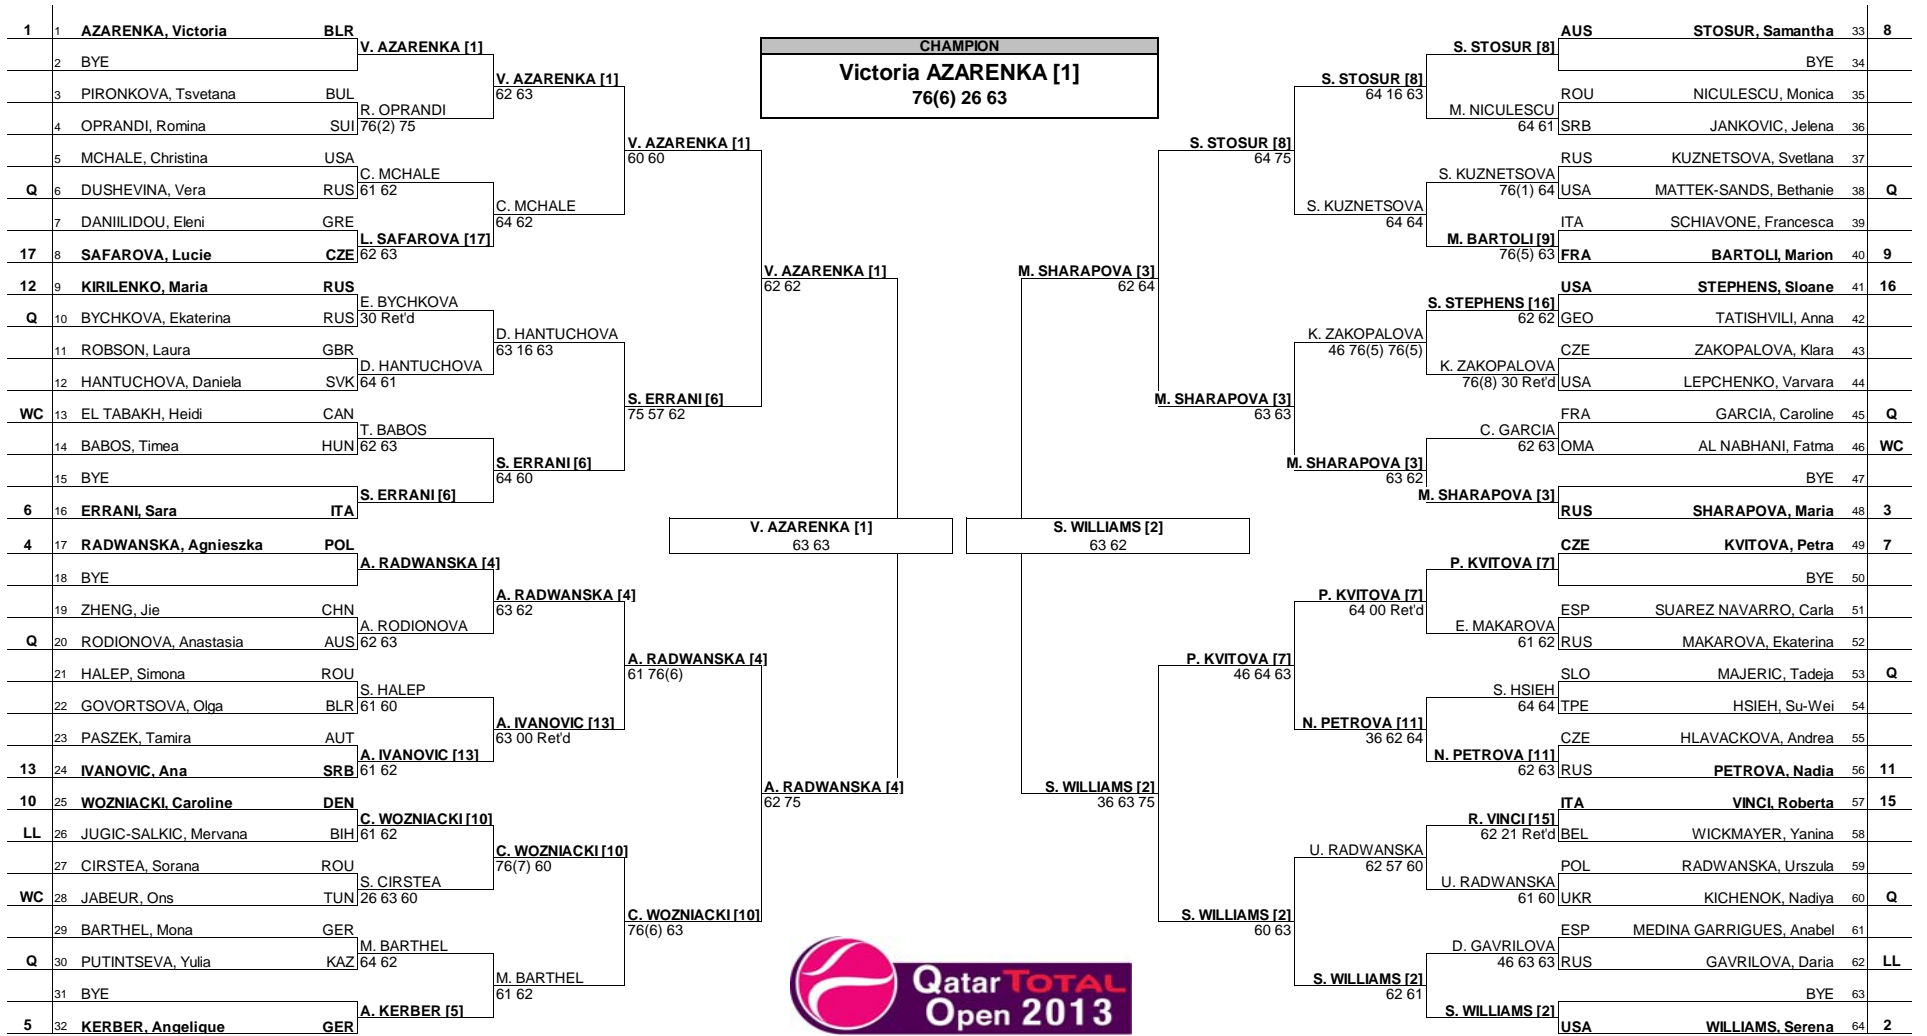

Qatar Total Open 2013

MAIN DRAW SINGLES

Doha, QAT 11-17 Feb 2013
Hard
WTA Premier 5 - \$2,369,000

Seeded Players	Rank	Seeded Players	Rank	Prize Money	Pts.	Lucky Losers	Retirements/W.O.
1 AZARENKA, Victoria	1	9 BARTOLI, Marion	10	Winner \$426,000	900	Daria Gavrilova	Dominika Cibulkova (Injury)
2 WILLIAMS, Serena	2	10 WOZNIACKI, Caroline	11	Finalists \$213,000	620	Mervana Jucic-Salkic	Bojana Jovanovski (Back injury)
3 SHARAPOVA, Maria	3	11 PETROVA, Nadia	12	Semi-Finalists \$106,435	395		Yanina Wickmayer (Low back)
4 RADWANSKA, Agnieszka	4	12 KIRILENKO, Maria	13	Quarter Finalists \$49,040	225		Varvara Lepchenko (Upper Respiratory Illness)
5 KERBER, Angelique	6	13 IVANOVIC, Ana	14	3rd Round \$24,300	125		Maria Kirilenko (Shoulder)
6 ERRANI, Sara	7	14 CIBULKOVA, Dominika	15	2nd Round \$12,480	70		Simona Halep (Low back injury)
7 KVITOVA, Petra	8	15 VINCI, Roberta	16	1st Round \$6,415	1		
8 STOSUR, Samantha	9	16 STEPHENS, Sloane	17				

MAIN DRAW DOUBLES

Qatar Total Open 2013

Doha, QAT 11-17 Feb 2013

Hard

\$2,369,000

WTA Premier 5

Seeded Players	Rank	Prize Money (Per Team)	Pts.	Alternates	Retirements/W.O.
1 ERRANI, Sara / VINCI, Roberta	3	Winner \$122,000	900	L. Kichenok / N. Kichenok / P. Krutova / Y. Wickmayer	Y. Wickmayer (Low back)
2 PETROVA, Nadia / SREBOTNIK, Katarina	20	Finalist \$61,600	620	M. Camerin / S. Halep / E. Makarova / O. Savchuk	E. Makarova (Left heel)
3 KOPS-JONES, Raquel / SPEARS, Abigail	27	Semi-Finalist \$30,490	395	V. Kapshtay / J. Jegiolka / V. Lepchenko / M. Niculescu	V. Lepchenko (Upper Resp. illness)
4 LLAGOSTERA VIVES, Nuria / ZHENG, Jie	30	Quarter-Finalist \$15,340	225		
5 HSIEH, Su-Wei / HUBER, Liezel	33	2nd Round \$7,780	125		
6 GROENEFELD, Anna-Lena / PESCHKE, Kveta	35	1st Round \$3,840	1		
7 HLAVACKOVA, Andrea / SAFAROVA, Lucie	40				
8 MATTEK-SANDS, Bethanie / MIRZA, Sania	46				
Last Direct Acceptance		Players Representative		WTA Supervisor	
DUSHEVINA / JANKOVIC (199)		Valentyna Ivakhenko		Fabrice Chouquet/Donna Kelso	