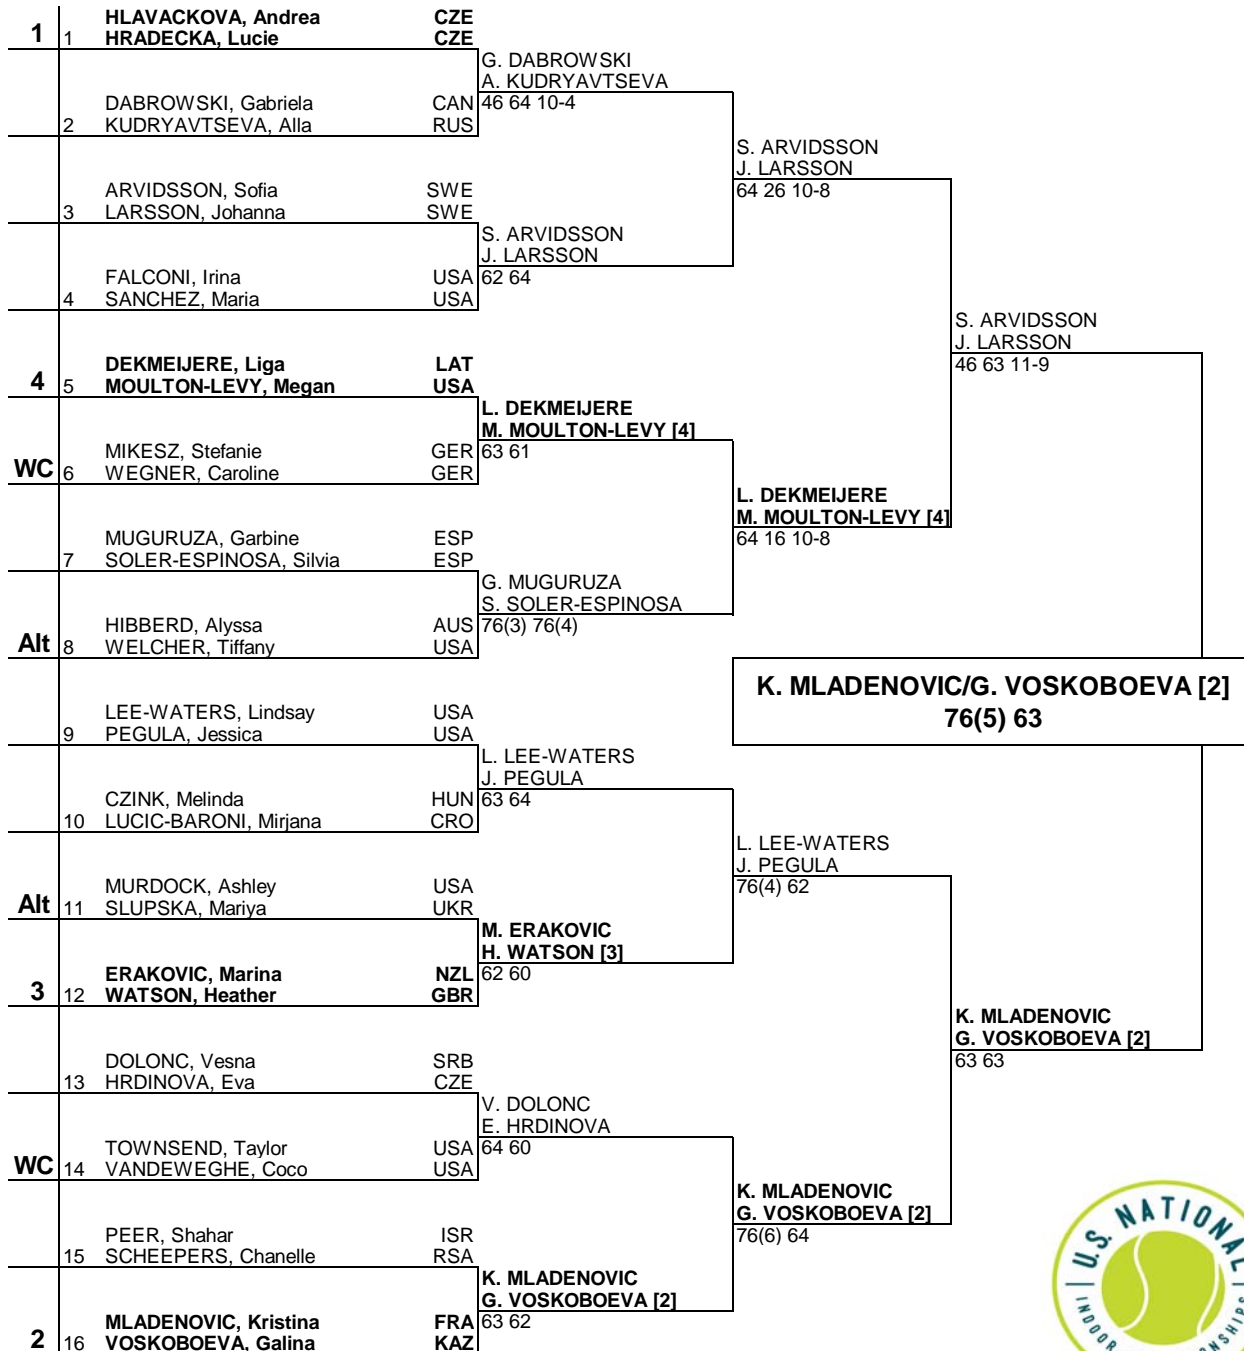

Seeded Players	Rank	Prize Money	Pts.	Lucky Losers	Retirements/W.O.
1 FLIPKENS, Kirsten	34	Winner	\$40,000	280	S. Lisicki - Gastrointestinal illness
2 ARVIDSSON, Sofia	38	Finalist	\$20,000	200	
3 LISICKI, Sabine	40	Semi-Finalist	\$10,725	130	
4 WATSON, Heather	41	Quarter-Finalist	\$5,800	70	
5 HRADECKA, Lucie	52	2nd Round	\$3,200	30	
6 SCHEEPERS, Chanelle	59	1st Round	\$2,075	1	
7 RYBARIKOVA, Magdalena	61				
8 MLADENOVIC, Kristina	64				
		Last Direct Acceptance	Players Representative		WTA Supervisor
		Olga Puchkova - 105	Sofia Arvidsson		Tony Cho
www.wtatennis.com facebook.com/WTA twitter.com/WTA youtube.com/WTA					

US National Indoor Tennis Championships

MAIN DRAW DOUBLES

Memphis, USA 16-24 February, 2013

Hard, Latex-ite

\$235,000

WTA International

	Seeded Players	Rank	Prize Money (per team)	Pts.	Alternates	Retirements/W.O.
1	HLAVACKOVA, Andrea / HRADECKA, Lucie	7	Winner \$11,500	280	A. Murdock / M. Slupski < Pervak (Left hand injury) T. Welcher / A. Hibberd < Savinykh (Right shoulder injury)	
2	MLADENOVIC, Kristina / VOSKOBOEVA, Galina	71	Finalist \$6,000	200		
3	ERAKOVIC, Marina / WATSON, Heather	112	Semi-Finalist \$3,200	130		
4	DEKMEIJERE, Liga / MOULTON-LEVY, Megan	140	Quarter-Finalist \$1,700	70		
			First Round \$900	1		
			Last Direct Acceptance	Player Representative		WTA Supervisor
			M Oudin/K Pervak - 488	Melanie Oudin/Victoria Duval		Tony Cho