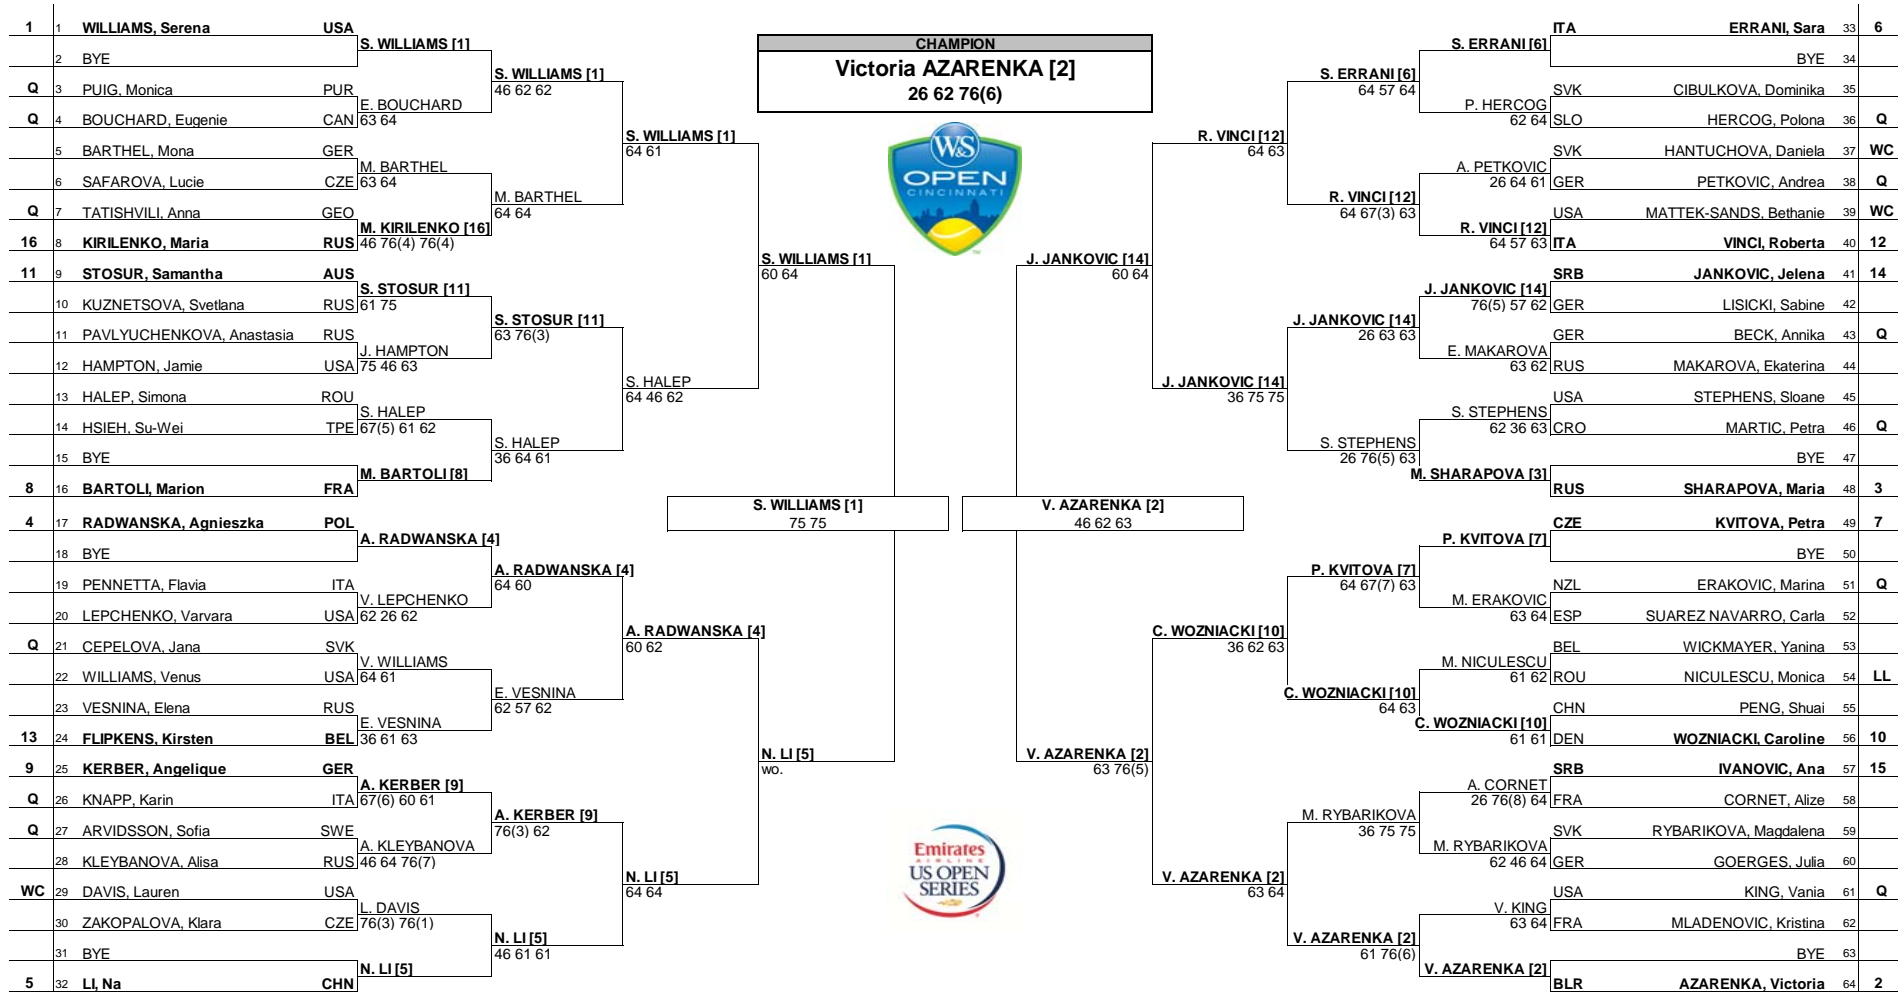

Western & Southern Open
MAIN DRAW SINGLES
 Cincinnati, OH, USA 12 - 18 August 2013
 Hard, Deco-Turf
 WTA Premier 5 - \$2,369,000

Rank	Player	Country	Rank	Player	Country	Prize Money	Pts.	Lucky Losers	Retirements/W.O.
1	WILLIAMS, Serena	USA	9	KERBER, Angelique	GER	\$426,000	900	M.Niculescu - S. Cirstea (left abdominal strain)	A. Radwanska - personal reasons
2	AZARENKA, Victoria	BLR	10	WOZNIACKI, Caroline	CAN	\$213,000	620		
3	SHARAPOVA, Maria	RUS	11	STOSUR, Samantha	AUS	\$104,700	395		
4	RADWANSKA, Agnieszka	POL	12	VINCI, Roberta	ITA	\$49,040	225		
5	LI, Na	CHN	13	FLIPKENS, Kirsten	BEL	\$23,730	125		
6	ERRANI, Sara	ITA	14	JANKOVIC, Jelena	SRB	\$12,200	70		
7	KVITOVA, Petra	CZE	15	IVANOVIC, Ana	CRO	\$6,400	1		
8	BARTOLI, Marion	FRA	16	KIRILENKO, Maria	RUS				