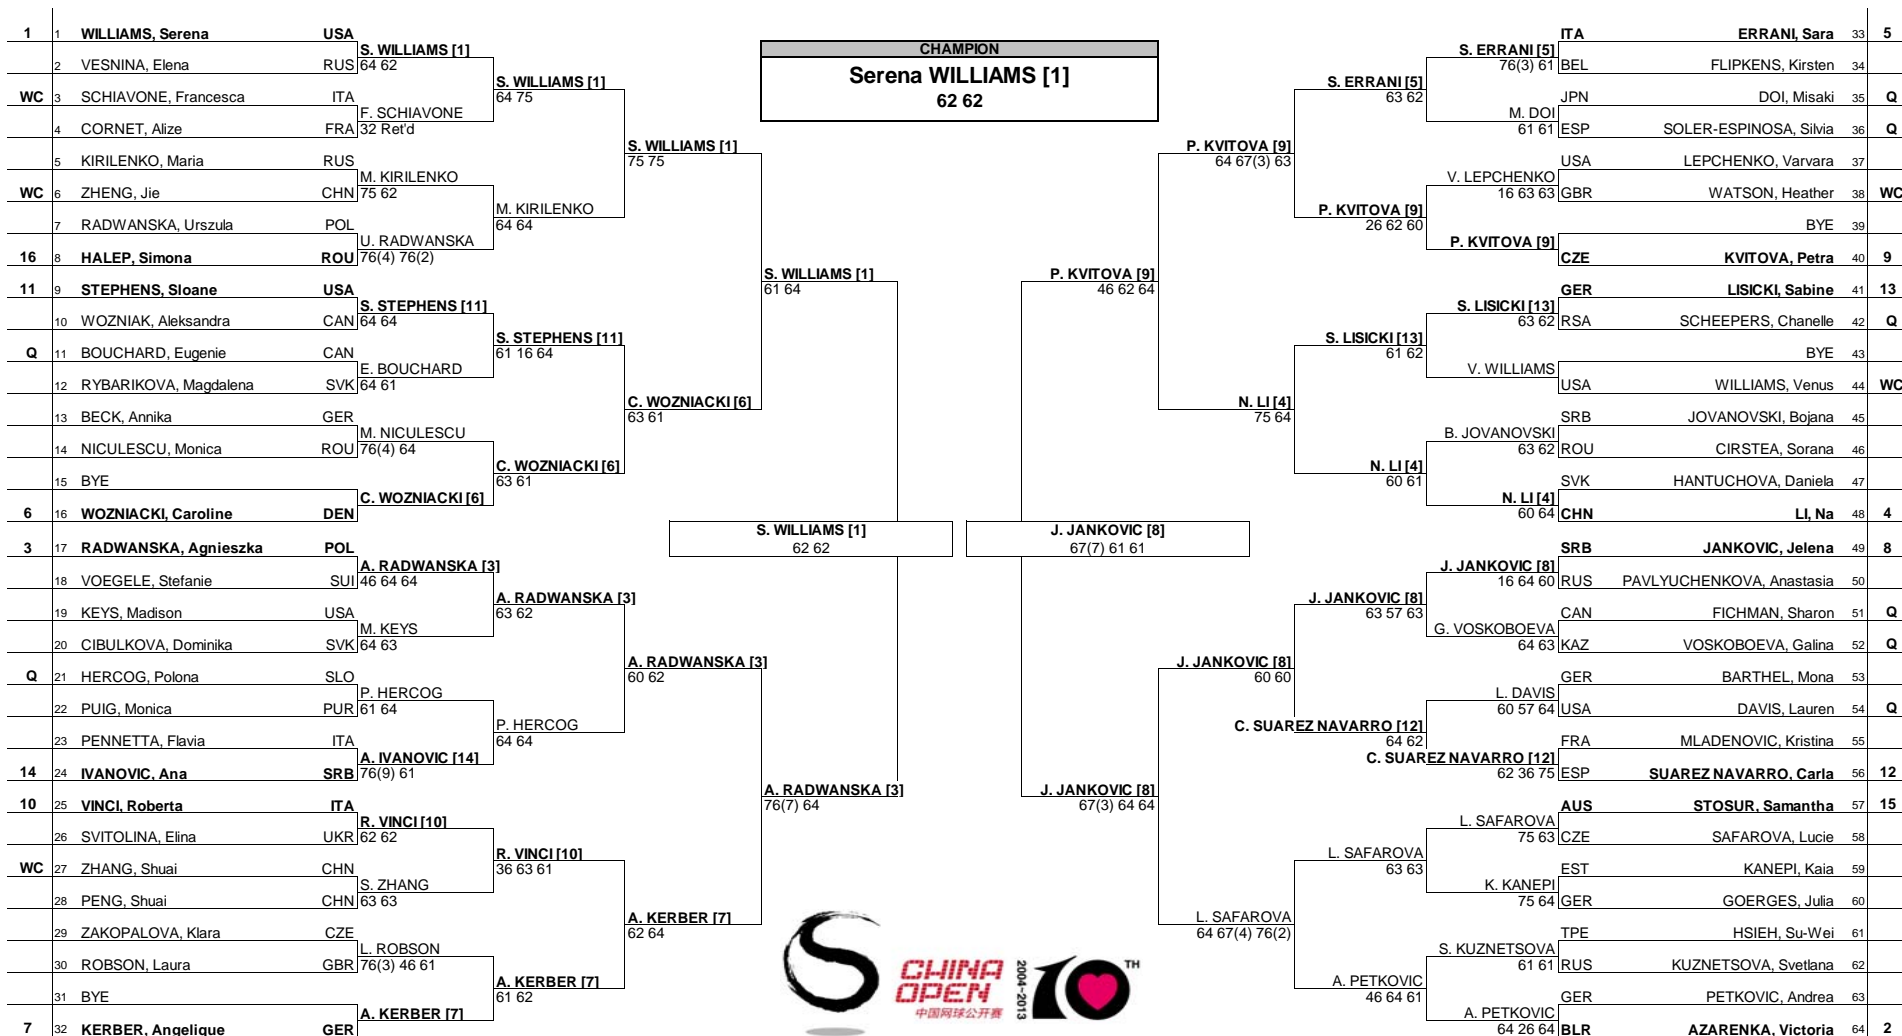

China Open MAIN DRAW SINGLES

Beijing, China 28 Sept. - 6 Oct. 2013
Hard, Deco-Turf
WTA Premier Mandatory - \$5,185,625

Seeded Players		Seeded Players		Prize Money		Lucky Losers		Retirements/W.O.	
Rank	Player	Rank	Player	Pts.	Amount	Rank	Player	Reason	Player
1	WILLIAMS, Serena	9	KVITOVA, Petra	11	\$860,000	1000		A. Cornet - Lower Back Injury	
2	AZARENKA, Victoria	10	VINCI, Roberta	12	\$430,365	700			
3	RADWANSKA, Agnieszka	11	STEPHENS, Sloane	13	\$210,000	450			
4	LI Na	12	SUAREZ NAVARRO, Carla	14	\$100,900	250			
5	ERRANI, Sara	13	LISICKI, Sabine	15	\$48,550	140			
6	WOZNIACKI, Caroline	14	IVANOVIC, Ana	16	\$23,500	80			
7	KERBER, Angelique	15	STOSUR, Samantha	17	\$13,500	5			
8	JANKOVIC, Jelena	16	HALEP, Simona	18					