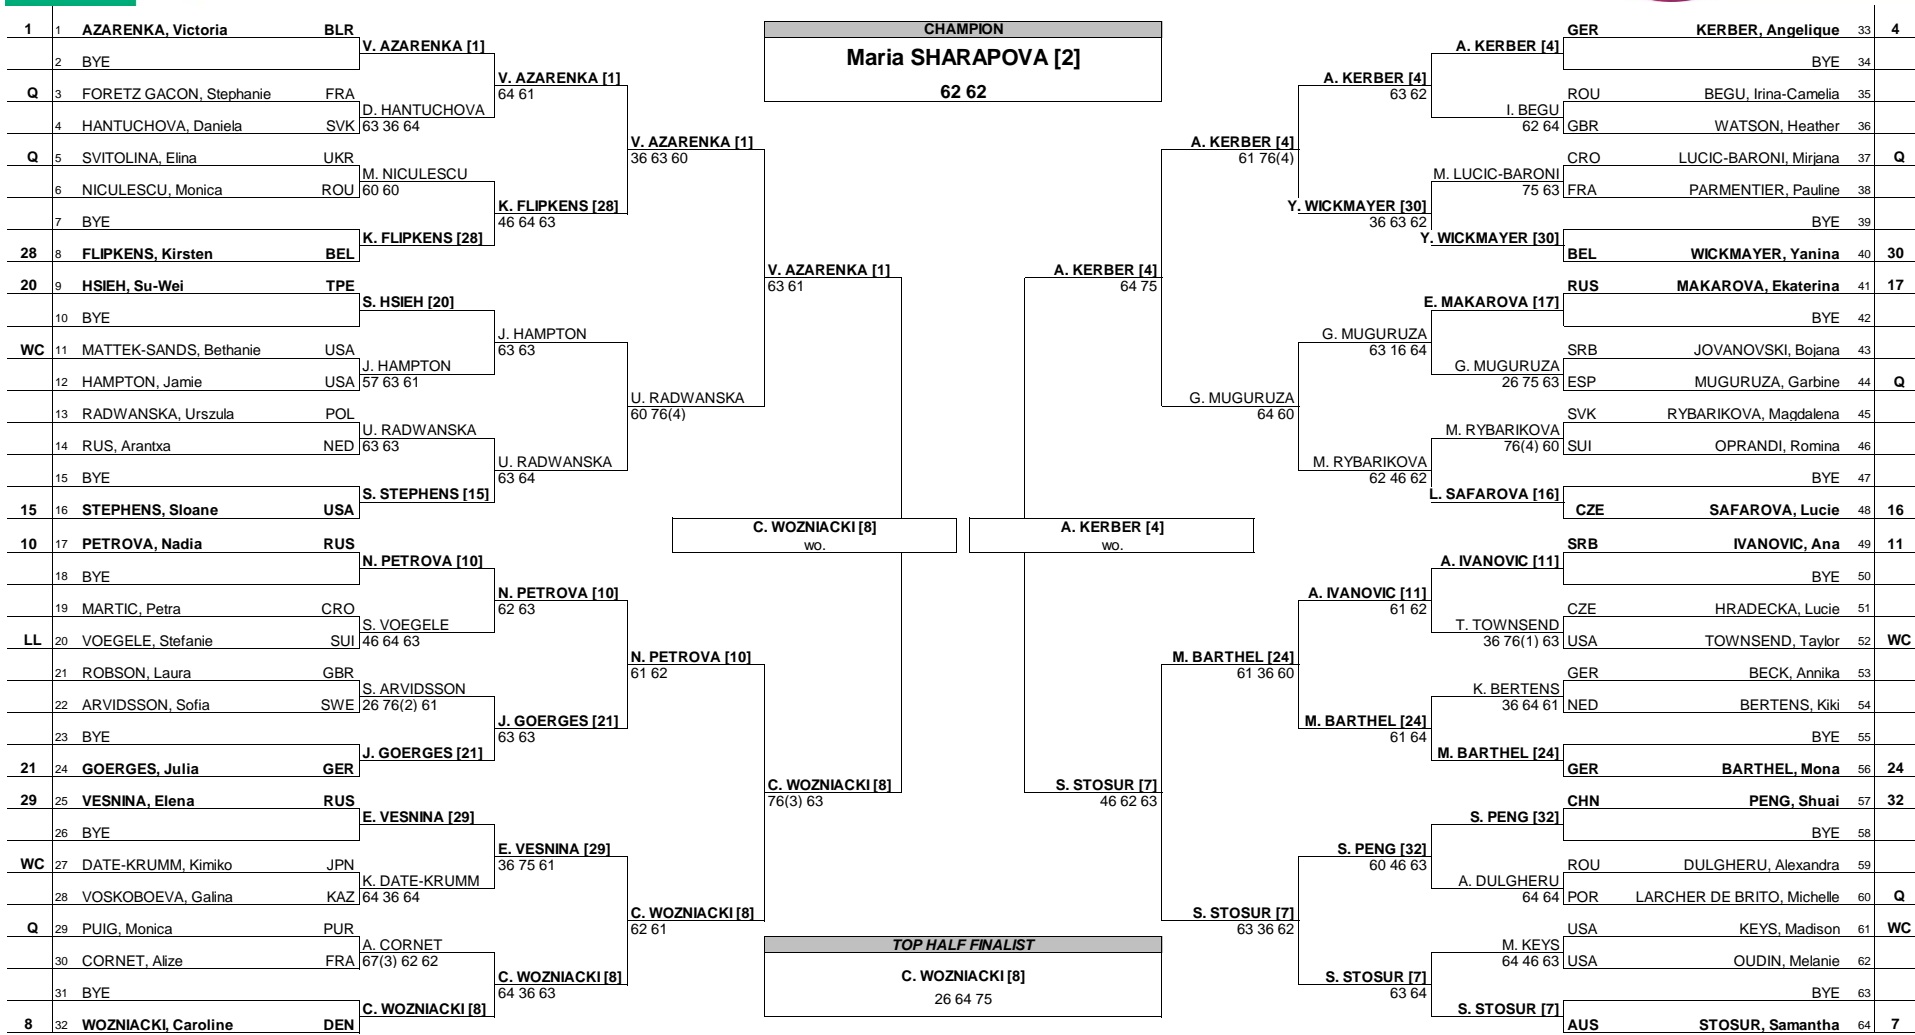

BNP PARIBAS OPEN

BNP Paribas Open MAIN DRAW SINGLES

Indian Wells, USA 4-17 March 2013
Hard, Plexipave
WTA Premier Mandatory - \$5,030,408

Seeded Players	Rank	Seeded Players	Rank	Prize Money	Pts.	Lucky Losers	Retirements/W.O.
1 AZARENKA, Victoria	2	9 BARTOLI, Marion	11	Winner \$1,000,000	1000	C. Giorai (Right Shoulder)	S. Stosur - Right Calf
2 SHARAPOVA, Maria	3	10 PETROVA, Nadia	12	Finalists \$500,000	700		V. Azarenka - Right Ankle
3 RADWANSKA, Agnieszka	4	11 IVANOVIC, Ana	13	Semi-Finalists \$225,000	450		
4 KERBER, Angelique	6	12 CIBULKOVA, Dominika	14	Quarter Finalists \$104,000	250		
5 KVITOVA, Petra	7	13 KIRILENKO, Maria	15	4th Round \$52,000	140		
6 ERRANI, Sara	8	14 VINCI, Roberta	16	3rd Round \$26,000	80		
7 STOSUR, Samantha	9	15 STEPHENS, Sloane	17	2nd Round \$16,000	50		
8 WOZNIACKI, Caroline	10	16 SAFAROVA, Lucie	18	1st Round \$11,000	5		
						Last Direct Acceptance	Players Representative
						Melanie Oudin - 84	M Keyes, M Oudin, D Hantuchova
							WTA Supervisor(s)
							Donna Kelsie, Laura Ceccarelli
							www.wtatennis.com facebook.com/WTA twitter.com/WTA youtube.com/WTA

BNP PARIBAS OPEN

BNP Paribas Open
MAIN DRAW SINGLES
 Indian Wells, USA 4-17 March 2013
 Hard, Plexipave
 WTA Premier Mandatory - \$5,030,408

Seeded Players	Rank	Seeded Players	Rank	Prize Money	Pts.	Lucky Losers	Retirements/W.O.
17 MAKAROVA, Ekaterina	19	25 SUAREZ NAVARRO, Carla	28	Winner	\$1,000,000	1000	C. Giorgi (Right Shoulder)
18 JANKOVIC, Jelena	21	26 PAVLYUCHENKOVA, Anastasia	29	Finalists	\$500,000	700	S. Stosur - Right Calf
19 ZAKOPALOVA, Klara	22	27 CIRSTEA, Sorana	30	Semi-Finalists	\$225,000	450	V. Azarenka - Right Ankle
20 HSIEH, Su-Wei	23	28 FLIPKENS, Kirsten	31	Quarter Finalists	\$104,000	250	
21 GOERGES, Julia	24	29 VESNINA, Elena	32	4th Round	\$52,000	140	
22 LEPCHENKO, Varvara	25	30 WICKMAYER, Yanina	33	3rd Round	\$26,000	80	
23 PASZEK, Tamira	26	31 SHVEDOVA, Yaroslava	34	2nd Round	\$16,000	50	
24 BARTHEL, Mona	27	32 PENG, Shuai	35	1st Round	\$11,000	5	