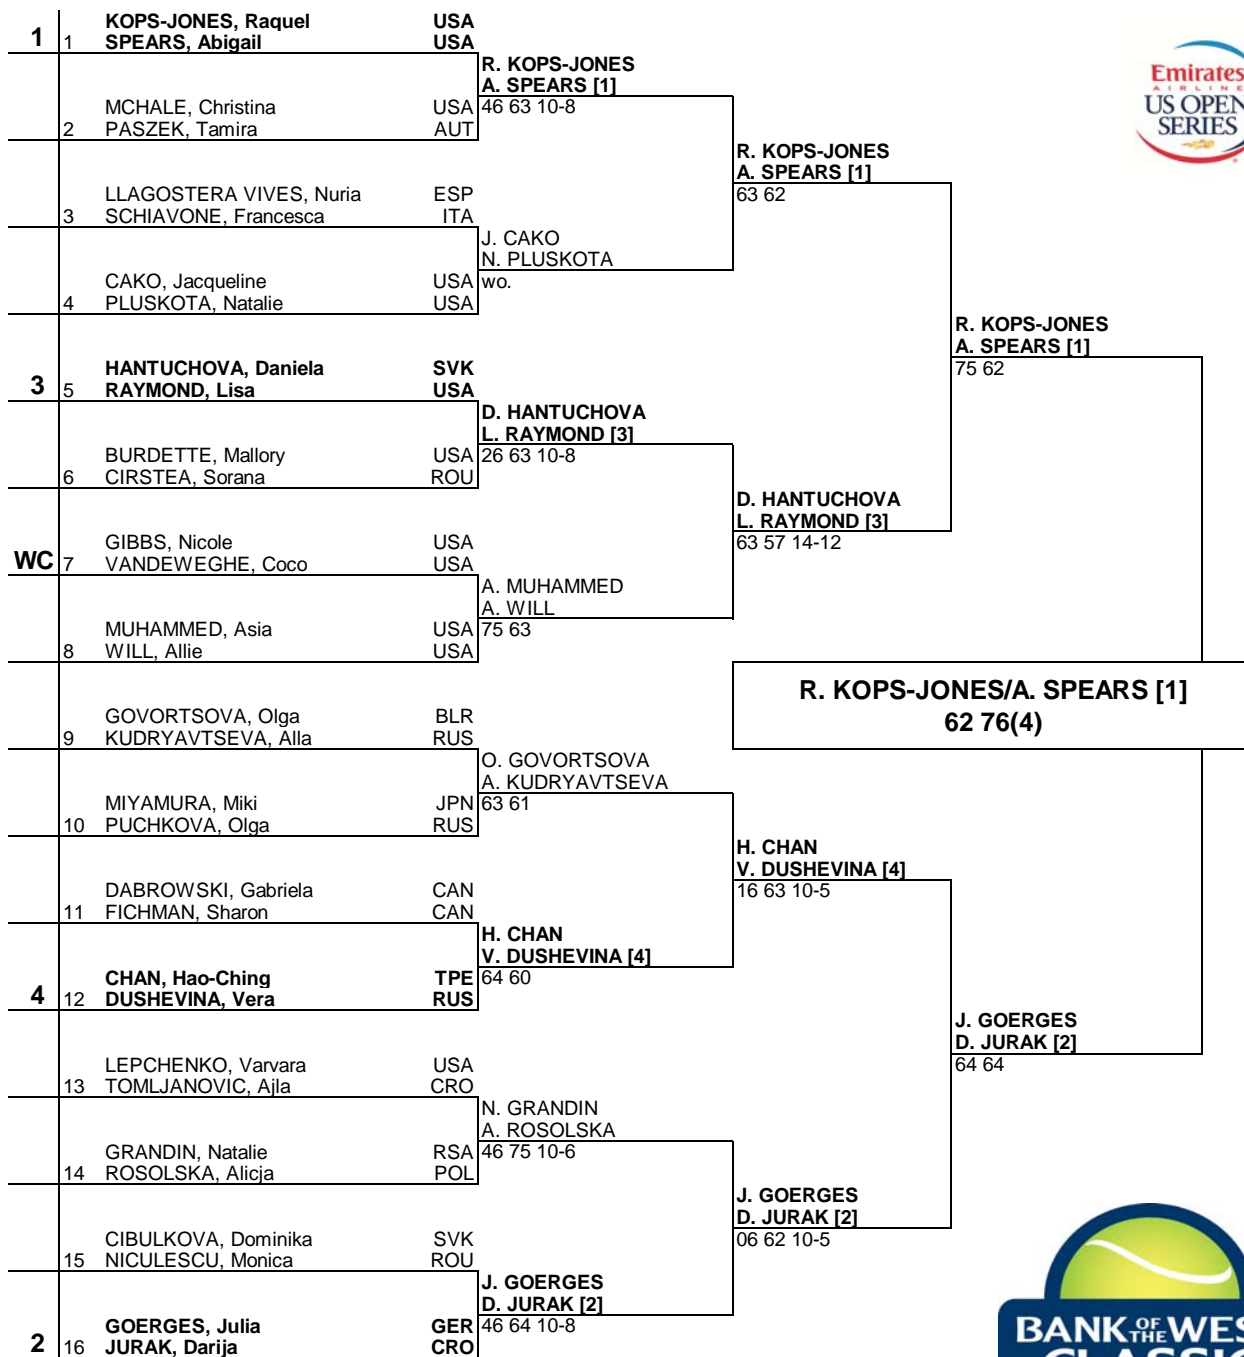

MAIN DRAW DOUBLES

Bank of the West Classic

Stanford, USA July 22 - 28, 2013

Hard

\$795,707

WTA Premier

Seeded Players	Rank	Prize Money (per team)		Pts.	Alternates	Retirements/W.O.
1 KOPS-JONES, Raquel / SPEARS, Abigail	34	Winner	\$40,000	470		N. Llagostera Vives / F. Schiavone - F. Schiavone (Viral Illness)
2 GOERGES, Julia / JURAK, Darija	63	Finalist	\$21,137	320		
3 HANTUCHOVA, Daniela / RAYMOND, Lisa	69	Semi-Finalist	\$10,840	200		
4 CHAN, Hao-Ching / DUSHEVINA, Vera	95	Quarter-Finalist	\$5,420	120		
		First Round	\$2,830	1		
		Last Direct Acceptance		Player Representative		WTA Supervisor
		Miyamura/Puchkova - 618		Natalie Pluskota		Tony Cho