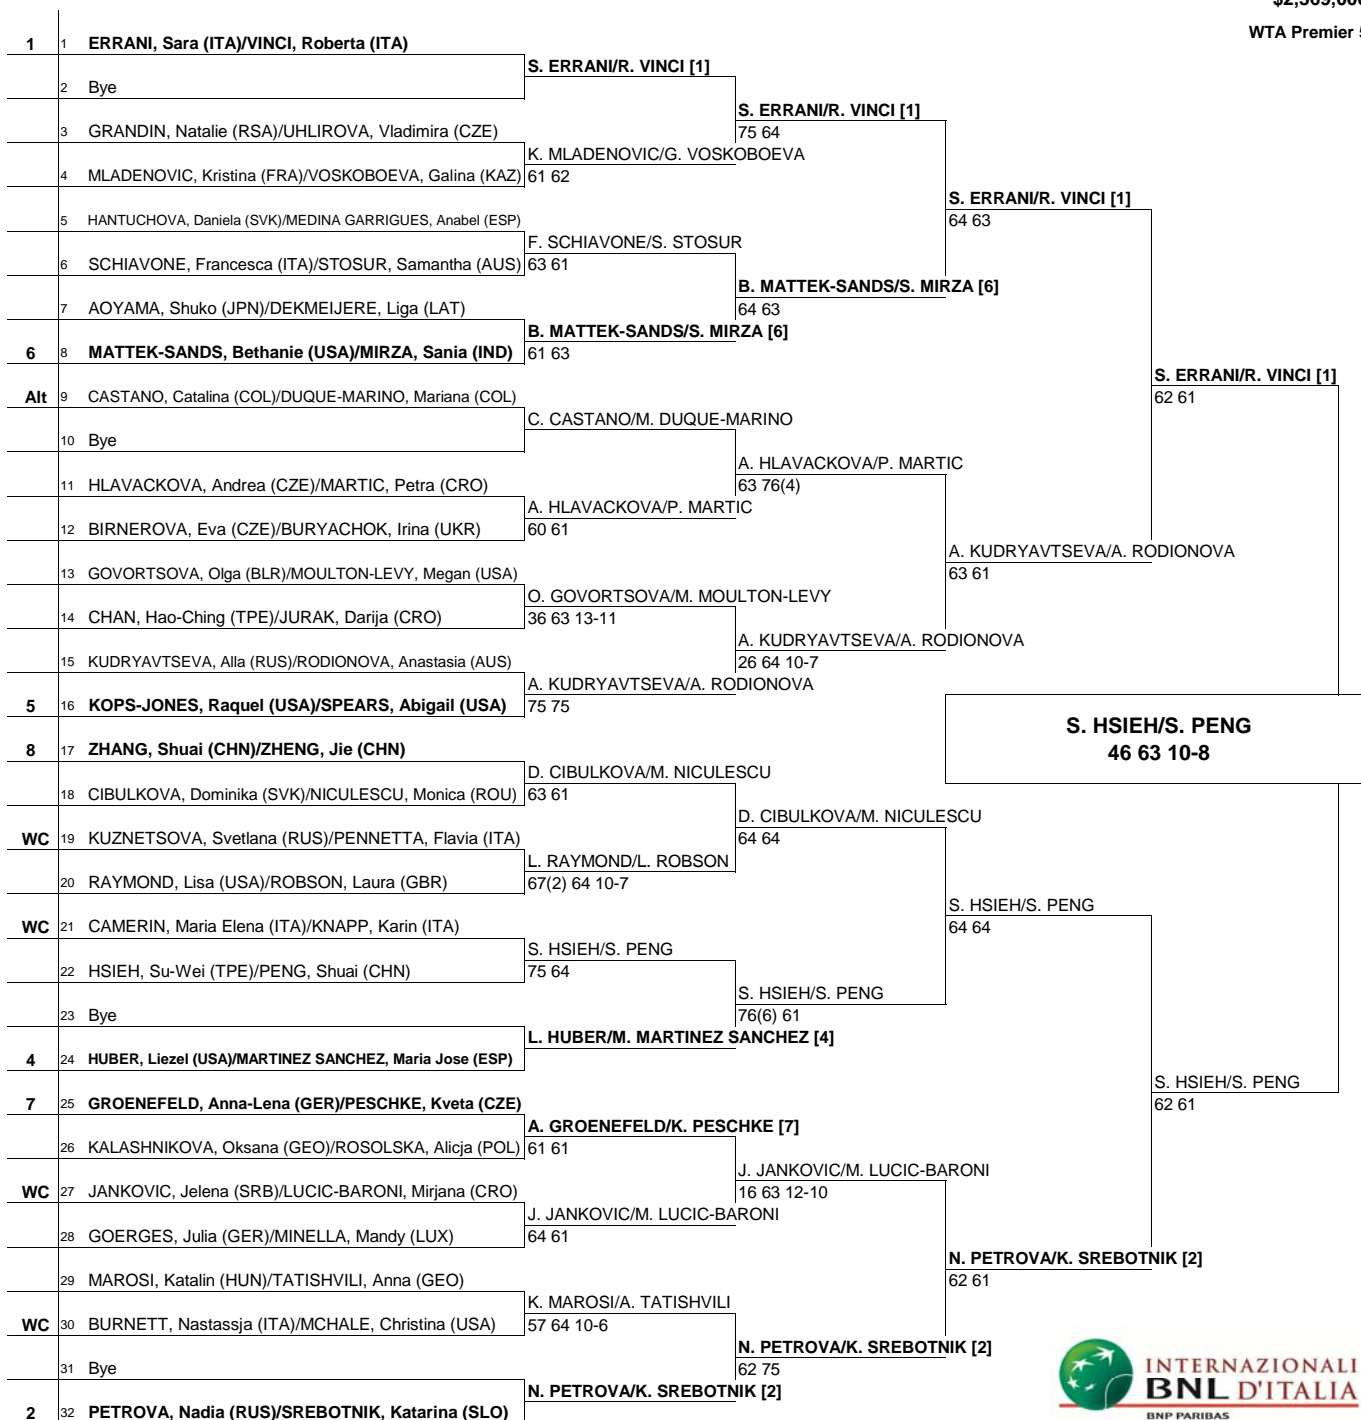

Internazionali BNL d'Italia

MAIN DRAW SINGLES

Rome, ITA 13-19 May 2013

Red Clay

WTA Premier 5 - \$2,369,000

Seeded Players	Rank	Seeded Players	Rank	On-site Prize Money Breakdown - Eur	Pts.	Lucky Losers	Retirements/W.O.
1 WILLIAMS, Serena	1	9 STOSUR, Samantha	9	Winner	€ 343,548	900	L. Dominguez Lino - A. Kerber (Abdominal Injury)
2 SHARAPOVA, Maria	2	10 WOZNIACKI, Caroline	10	Finalists	€ 171,774	620	A. Morita - Left thigh injury
3 AZARENKA, Victoria	3	11 PETROVA, Nadia	11	Semi-Finalists	€ 85,835	395	E. Makarova - Left Achilles
4 RADWANSKA, Agnieszka	4	12 KIRILENKO, Maria	12	Quarter Finalists	€ 39,548	225	M. Kirilenko - Left knee injury
5 LI, Na	5	13 VINCI, Roberta	13	3rd Round	€ 19,597	125	M. Sharapova - Viral illness
6 KERBER, Angelique	6	14 CIBULKOVA, Dominika	14	2nd Round	€ 10,065	70	
7 ERRANI, Sara	7	15 IVANOVIC, Ana	15	1st Round	€ 5,173	1	
8 KVITOVA, Petra	8	16 STEPHENS, Sloane	16				

MAIN DRAW DOUBLES

Internazionali BNL d'Italia

Rome, ITA 13-19 May 2013

Red Clay

\$2,369,000

WTA Premier 5

Seeded Players	Rank	On-site Prize Money (per team) - Eur	Pts.	Alternates	Retirements/W.O.
1 ERRANI, Sara / VINCI, Roberta	2	Winner €98,387	900	10. Duque-Marino / C. Castano - 0. Makarova (left w/200)	
2 PETROVA, Nadia / SREBOTNIK, Katarina	11	Finalist €49,677	620		
3 MAKAROVA, Ekaterina / VESNINA, Elena	13	Semi-Finalist €24,589	395		
4 HUBER, Liezel / MARTINEZ SANCHEZ, Maria Jose	25	Quarter-Finalist €12,371	225		
5 KOPS-JONES, Raquel / SPEARS, Abigail	29	2nd Round €6,274	125		
6 MATTEK-SANDS, Bethanie / MIRZA, Sania	35	1st Round €3,097	1		
7 GROENEFELD, Anna-Lena / PESCHKE, Kveta	40				
8 ZHANG, Shuai / ZHENG, Jie	48				
		Last Direct Acceptance		Players Representative	
		BIRNEROVA / BURYACHOK (165)		Ekaterina Makarova	
				WTA Supervisor(s) L. Ceccarelli/F. Chouquet	