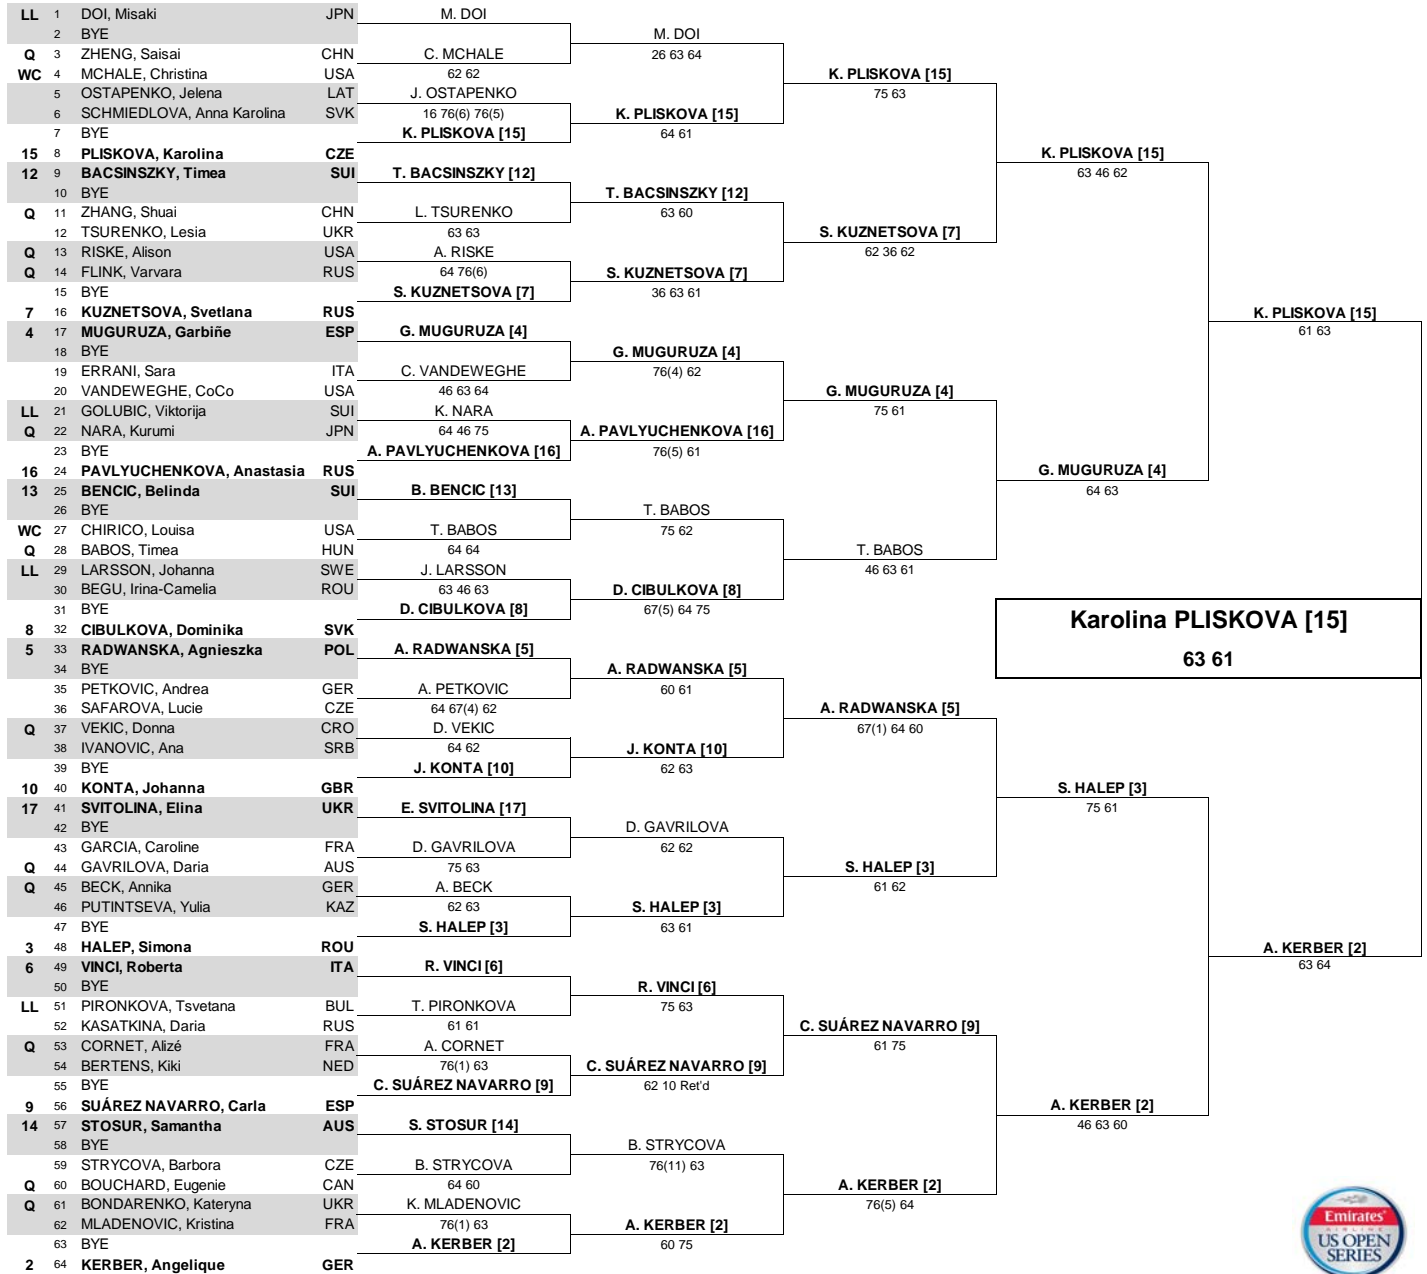

Western & Southern Open

Cincinnati, OH, USA 15 - 21 August 2016

\$2,804,000 - WTA Premier 5

Hard, Deco Turf

MAIN DRAW SINGLES

Seeded Players	Rank	Prize Money	Pts.	Lucky Losers	
1 WILLIAMS, Serena	4	Winner	\$515,000	900	
2 KERBER, Angelique	2	Finalists	\$247,320	585	
3 HALEP, Simona	3	Semi-Finalists	\$123,665	350	
4 MUGURUZA, Garbiñe	4	Quarter Finalists	\$58,390	190	
5 RADWANSKA, Agnieszka	5	3rd Round	\$29,320	105	
6 VINCI, Roberta	8	2nd Round	\$15,205	60	
7 KUZNETSOVA, Svetlana	10	1st Round	\$12,205	1	
8 CIBULKOVA, Dominika	11	Last Direct Acceptance		Retirements/W.O.	
9 SUÁREZ NAVARRO, Carla	12	Lesia Tsurenko (41)		A. Cornet - Left thigh injury	
10 KONTA, Johanna	13	Players Representative(s)			
11 KVIATKOVA, Petra	14	Ana Ivanovic / Anna-Lena Groenefeld			
12 BACSINSZKY, Timea	15	WTA Supervisor(s)			
13 BENCIC, Belinda	16	Melanie Tabb, Pam Whytcross			
14 STOSUR, Samantha	17	www.wtatennis.com			
15 PLISKOVA, Karolina	18	facebook.com/WTA twitter.com/WTA youtube.com/WTA			
16 PAVLYUCHENKOVA, Anastasia	19				