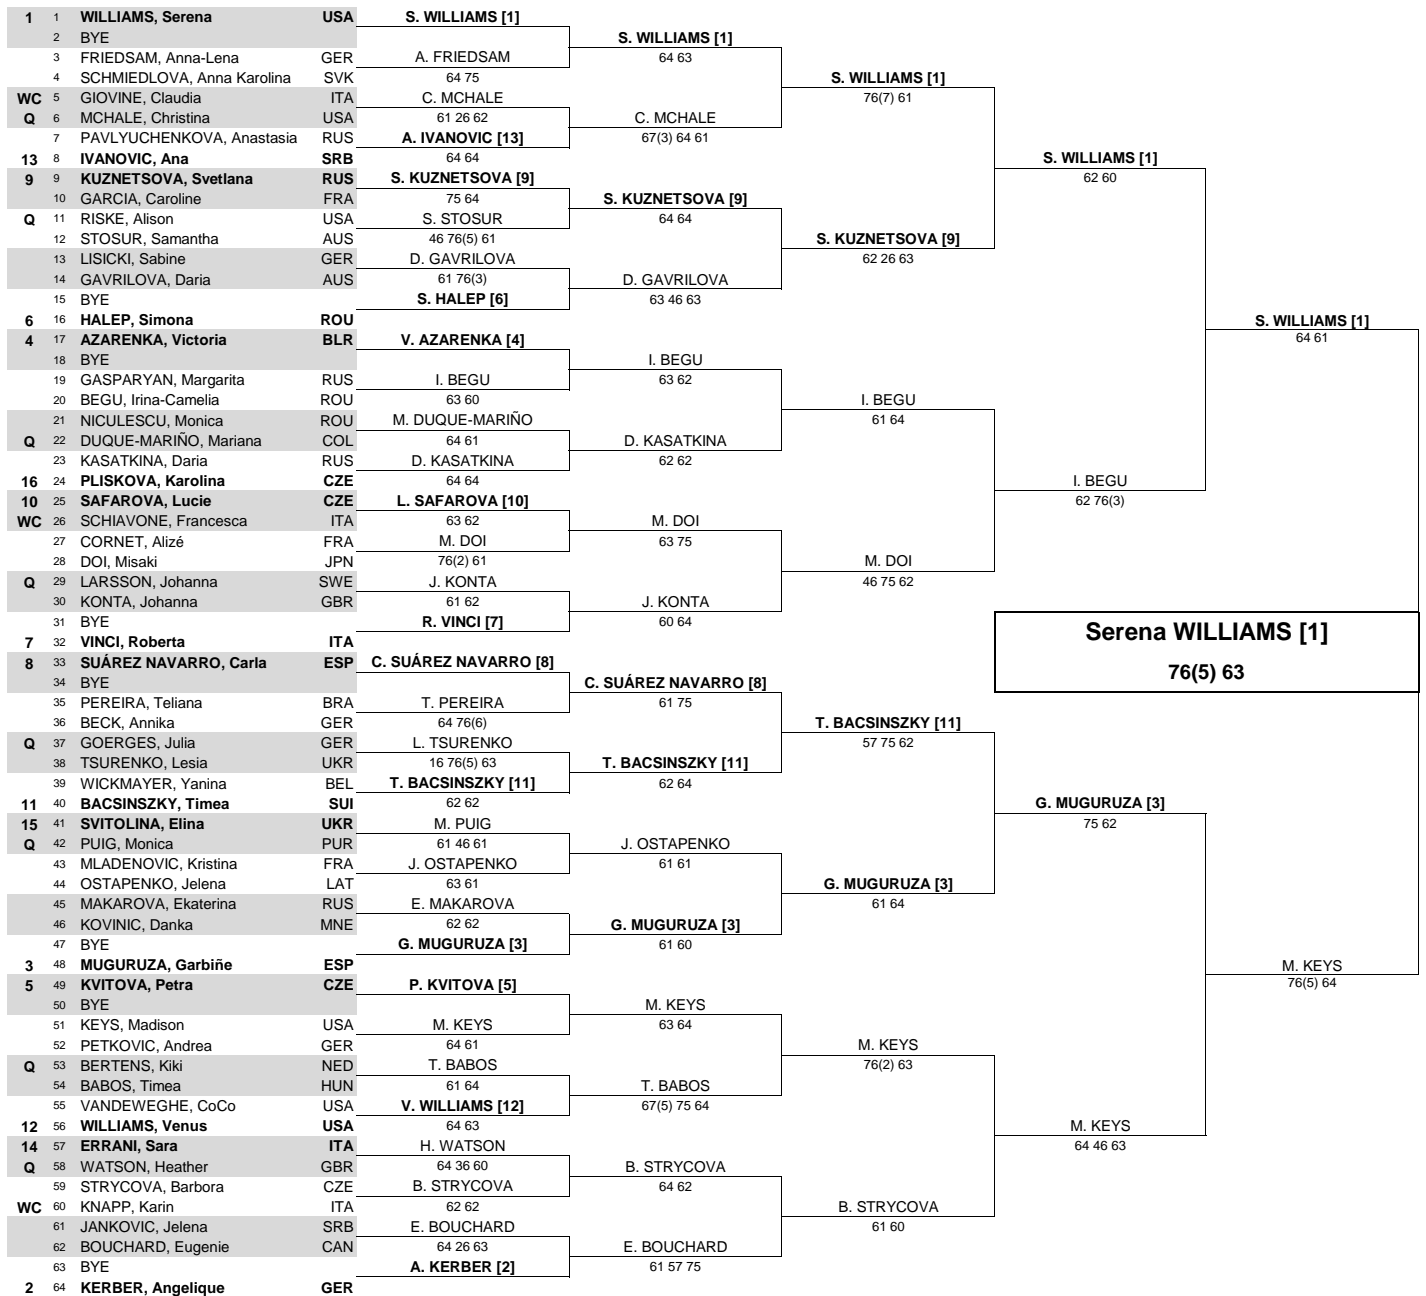

Internazionali BNL d'Italia

Rome, Italy 9-15 May 2016
 €2,399,000 - WTA Premier 5
 Red Clay

MAIN DRAW SINGLES

Seeded Players	Rank	On-site Prize Money Breakdown - Eur	Pts.	Lucky Losers	
1 WILLIAMS, Serena	1	Winner	€432,100	900	
2 KERBER, Angelique	3	Finalists	€215,950	585	
3 MUGURUZA, Garbiñe	4	Semi-Finalists	€107,880	350	
4 AZARENKA, Victoria	5	Quarter Finalists	€49,680	190	
5 KVITOVA, Petra	6	3rd Round	€24,630	105	
6 HALEP, Simona	7	2nd Round	€12,645	60	
7 VINCI, Roberta	8	1st Round	€6,500	1	
8 SUÁREZ NAVARRO, Carla	11	Last Direct Acceptance		Retirements/W.O.	
9 KUZNETSOVA, Svetlana	12	Anna-Lena Friedsam 52			
10 SAFAROVA, Lucie	13	Players Representative(s)			
11 BACSINSZKY, Tímea	15	S. Errani / S. Kuznetsova			
12 WILLIAMS, Venus	16	WTA Supervisor(s)			
13 IVANOVIC, Ana	17	Laura Ceccarelli/ Kerrilyn Cramer			
14 ERRANI, Sara	18	www.wtatennis.com			
15 SVITOLINA, Elina	19	facebook.com/WTA twitter.com/WTA youtube.com/WTA			
16 PLISKOVA, Karolina	20				