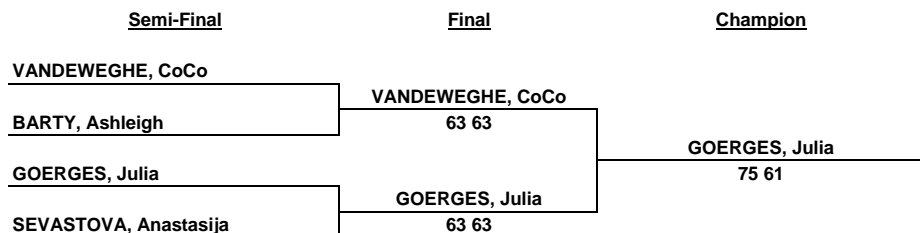

HENGQIN LIFE WTA ELITE TROPHY ZHUHAI 2017

2017 SINGLES COMPETITION

Seeded positions	CAMELLIA	STEPHENS, Sloane	SEVASTOVA, Anastasija	STRYCOVA, Barbora	Round Robin Record	Sets		Games	
						W - L	Win %	W - L	Win %
3	STEPHENS, Sloane	L	L	L	0 - 2	0 - 4	0.00%	8 - 13	38.10%
5	SEVASTOVA, Anastasija	W	W	W	2 - 0	4 - 0	100%	25 - 15	62.50%
11	STRYCOVA, Barbora	W	L	L	1 - 1	2 - 2	50.00%	7 - 12	36.84%

A. Sevastova d S. Stephens 75 63
A. Sevastova d B. Strycova 63 64
B. Strycova d S. Stephens 50 Ret'd

1. SEVASTOVA, Anastasija [LAT]
2. STRYCOVA, Barbora [CZE]
3. STEPHENS, Sloane [USA]

Seeded positions	ROSE	PAVLYUCHENKOVA, Anastasia	KERBER, Angelique	BARTY, Ashleigh	Round Robin Record	Sets		Games	
						W - L	Win %	W - L	Win %
4	PAVLYUCHENKOVA, Anastasia	W	L	L	1 - 1	2 - 3	40.00%	20 - 23	46.51%
8	KERBER, Angelique	L	W	L	0 - 2	1 - 4	20.00%	18 - 27	40.00%
9	BARTY, Ashleigh	W	W	W	2 - 0	4 - 0	100%	24 - 12	66.67%

A. Pavlyuchenkova d A. Kerber 63 36 62
A. Barty d A. Pavlyuchenkova 64 61
A. Barty d A. Kerber 63 64

1. BARTY, Ashleigh [AUS]
2. PAVLYUCHENKOVA, Anastasia [RUS]
3. KERBER, Angelique [GER]

PLAYERS	Points Won	Part. Fee	Round Prize Money Won	Total Prize Money Won
GOERGES, Julia [GER]	700	42500	195,100	$673,300
VANDEWEGHE, CoCo [USA]	440	42500	195,100	$372,100
SEVASTOVA, Anastasija [LAT]	240	42500	195,100	$212,100
BARTY, Ashleigh [AUS]	240	42500	195,100	$212,100
PAVLYUCHENKOVA, Anastasia [RUS]	160	42500	76300	$118,800
PENG, Shuai [CHN]	160	42500	76300	$118,800
RYBARIKOVA, Magdalena [SVK]	160	42500	76300	$118,800
STRYCOVA, Barbora [CZE]	160	42500	76300	$118,800
KERBER, Angelique [GER]	80	42500	0	$42,500
MLADENOVIC, Kristina [FRA]	80	42500	0	$42,500
STEPHENS, Sloane [USA]	80	42500	0	$42,500
VESNINA, Elena [RUS]	80	42500	0	$42,500

5 November 2017 at 18:01
Date and Time

Jose Miguel Garcia
Tournament Director

Pam Whytcross
WTA Supervisors