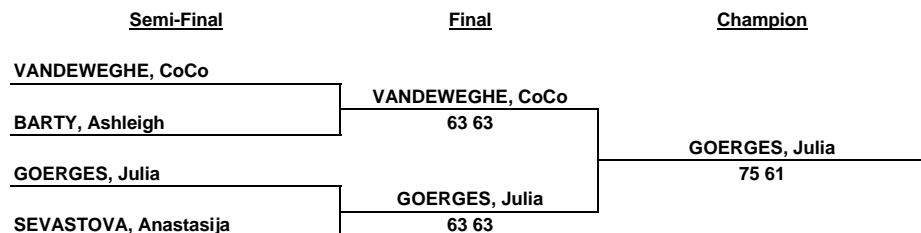

HENGQIN LIFE WTA ELITE TROPHY ZHUHAI 2017

2017 SINGLES COMPETITION

Seeded positions	AZALEA	MLADENOVIC, Kristina	GOERGES, Julia	RYBARIKOVA, Magdalena	Round Robin Record	Sets		Games	
						W - L	Win %	W - L	Win %
1	MLADENOVIC, Kristina	L	L	0 - 2	1 - 4	20.00%	25 - 28	47.17%	
7	GOERGES, Julia	W	W	2 - 0	4 - 0	100%	26 - 15	63.41%	
10	RYBARIKOVA, Magdalena	W	L	1 - 1	2 - 3	40.00%	22 - 30	42.31%	

J. Goerges d M. Rybarikova 61 76(5)
M. Rybarikova d K. Mladenovic 75 16 76(5)
J. Goerges d K. Mladenovic 62 76(4)

1. GOERGES, Julia [GER]
2. RYBARIKOVA, Magdalena [SVK]
3. MLADENOVIC, Kristina [FRA]

Seeded positions	BOUGAINVILLEA	VANDEWEGHE, CoCo	VESNINA, Elena	PENG, Shuai	Round Robin Record	Sets		Games	
						W - L	Win %	W - L	Win %
2	VANDEWEGHE, CoCo	W	W	2 - 0	4 - 1	80.00%	27 - 16	62.79%	
6	VESNINA, Elena	L	L	0 - 2	0 - 4	0.00%	5 - 12	29.41%	
12	PENG, Shuai	L	W	1 - 1	3 - 2	60.00%	11 - 15	42.31%	

C. Vandeweghe d S. Peng 36 63 62
C. Vandeweghe d E. Vesnina 63 62
S. Peng d E. Vesnina 62 10 Ret'd

1. VANDEWEGHE, CoCo [USA]
2. PENG, Shuai [CHN]
3. VESNINA, Elena [RUS]

PLAYERS	Points Won	Part. Fee	Round Prize Money Won	Total Prize Money Won
GOERGES, Julia [GER]	700	42500	195,100	$673,300
VANDEWEGHE, CoCo [USA]	440	42500	195,100	$372,100
SEVASTOVA, Anastasija [LAT]	240	42500	195,100	$212,100
BARTY, Ashleigh [AUS]	240	42500	195,100	$390,200
PAVLYUCHENKOVA, Anastasia [RUS]	160	42500	76300	$118,800
PENG, Shuai [CHN]	160	42500	76300	$118,800
RYBARIKOVA, Magdalena [SVK]	160	42500	76300	$118,800
STRYCOVA, Barbora [CZE]	160	42500	76300	$118,800
KERBER, Angelique [GER]	80	42500	0	$42,500
MLADENOVIC, Kristina [FRA]	80	42500	0	$42,500
STEPHENS, Sloane [USA]	80	42500	0	$42,500
VESNINA, Elena [RUS]	80	42500	0	$42,500

5 November 2017 at 18:01
Date and Time

Jose Miguel Garcia
Tournament Director

Pam Whytcross
WTA Supervisors