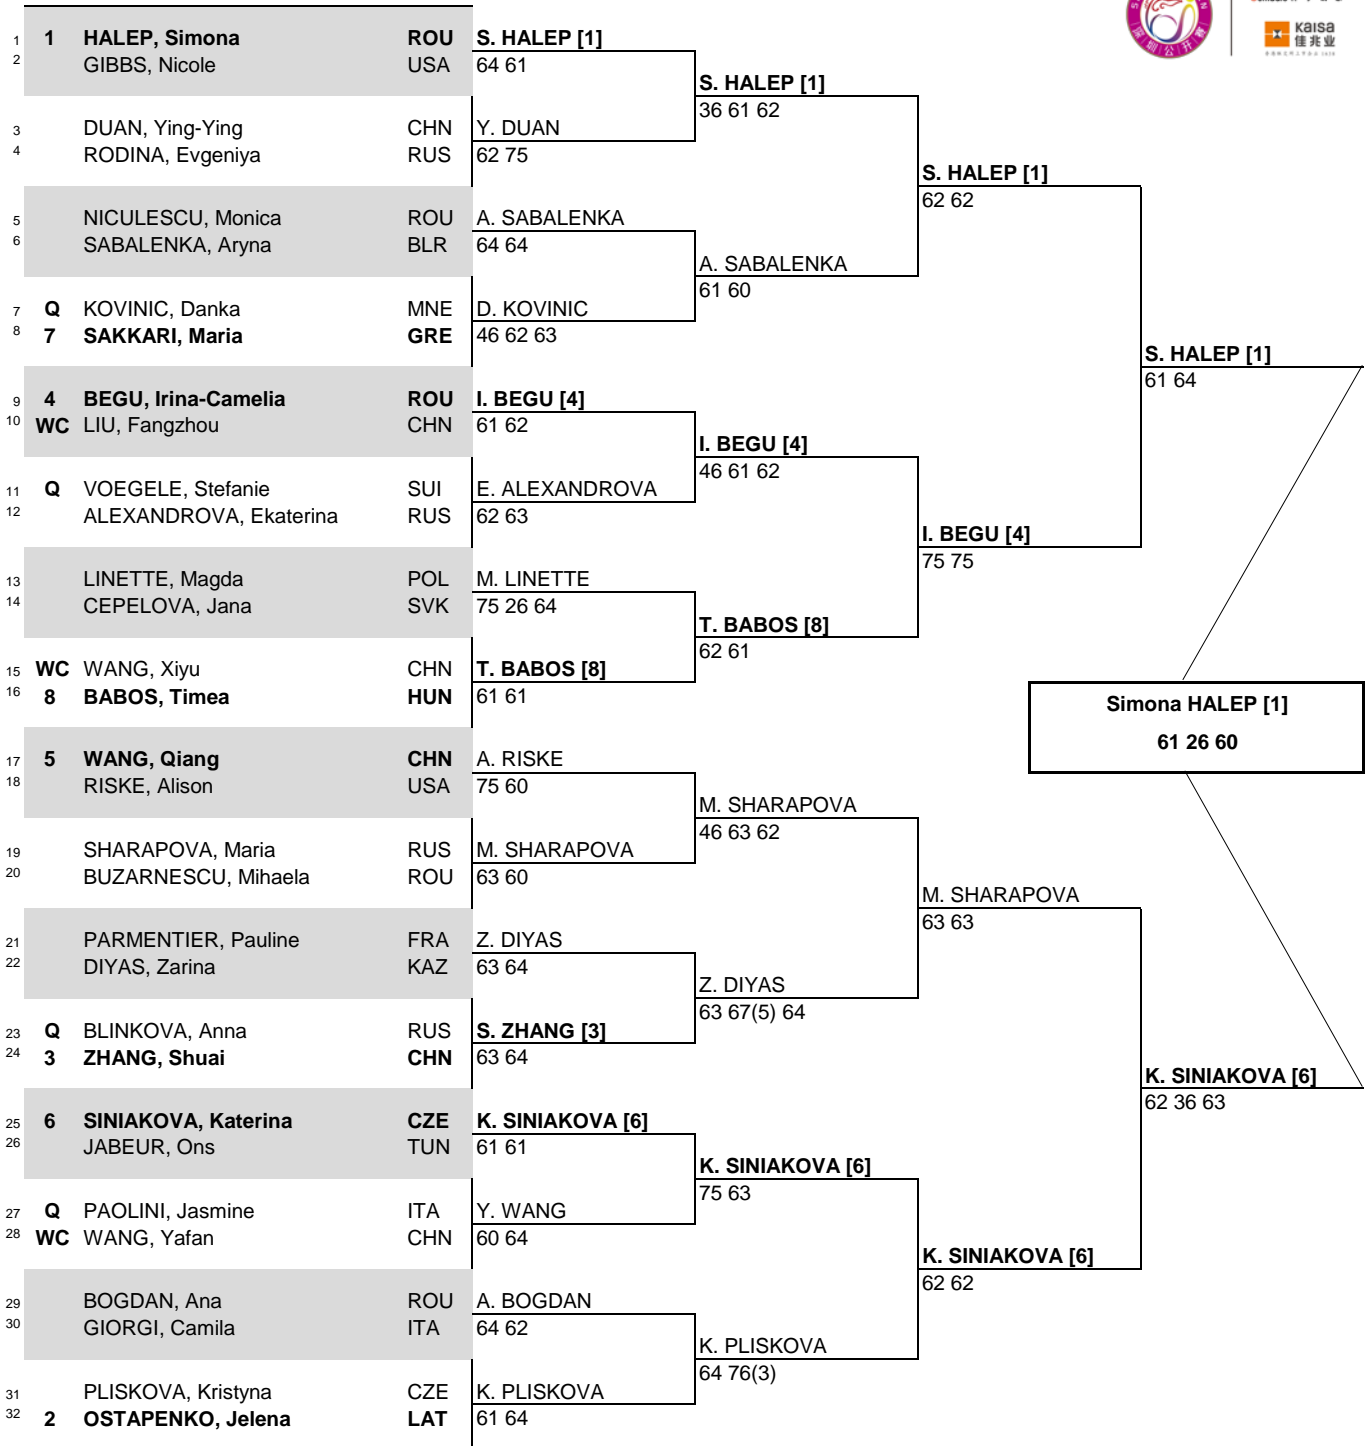

# Shenzhen Open

CITY, COUNTRY  
Shenzhen, China

TOURNAMENT DATES  
Dec 30, 2017 - Jan 6, 2018

SURFACE  
Hard, Plexipave

TOTAL FINANCIAL COMMITMENT  
\$750,000

STATUS MAIN DRAW SINGLES

WTA TOUR, Inc. © Copyright 2016

SEEDED PLAYERS	RANK	PRIZE MONEY	POINTS	ALTERNATES / LUCKY LOSERS	RETIREMENTS/WALKOVERS
1 HALEP, Simona	1	WINNER	\$163,260	280	
2 OSTAPENKO, Jelena	7	FINALIST	\$81,251	180	
3 ZHANG, Shuai	35	SEMI-FINALIST	\$43,663	110	
4 BEGU, Irina-Camelia	43	QUARTER-FINALIST	\$13,121	60	WITHDRAWALS
5 WANG, Qiang	45	SECOND ROUND	\$7,238	30	
6 SINIAKOVA, Katerina	47	FIRST ROUND	\$4,698	1	
7 SAKKARI, Maria	51	FOLLOW LIVE SCORING AT			
8 BABOS, Tímea	55	www.WTATENNIS.com			
LAST DIRECT ACCEPTANCE		Bogdan (111)		WTA SUPERVISOR(S)	Chen Shu