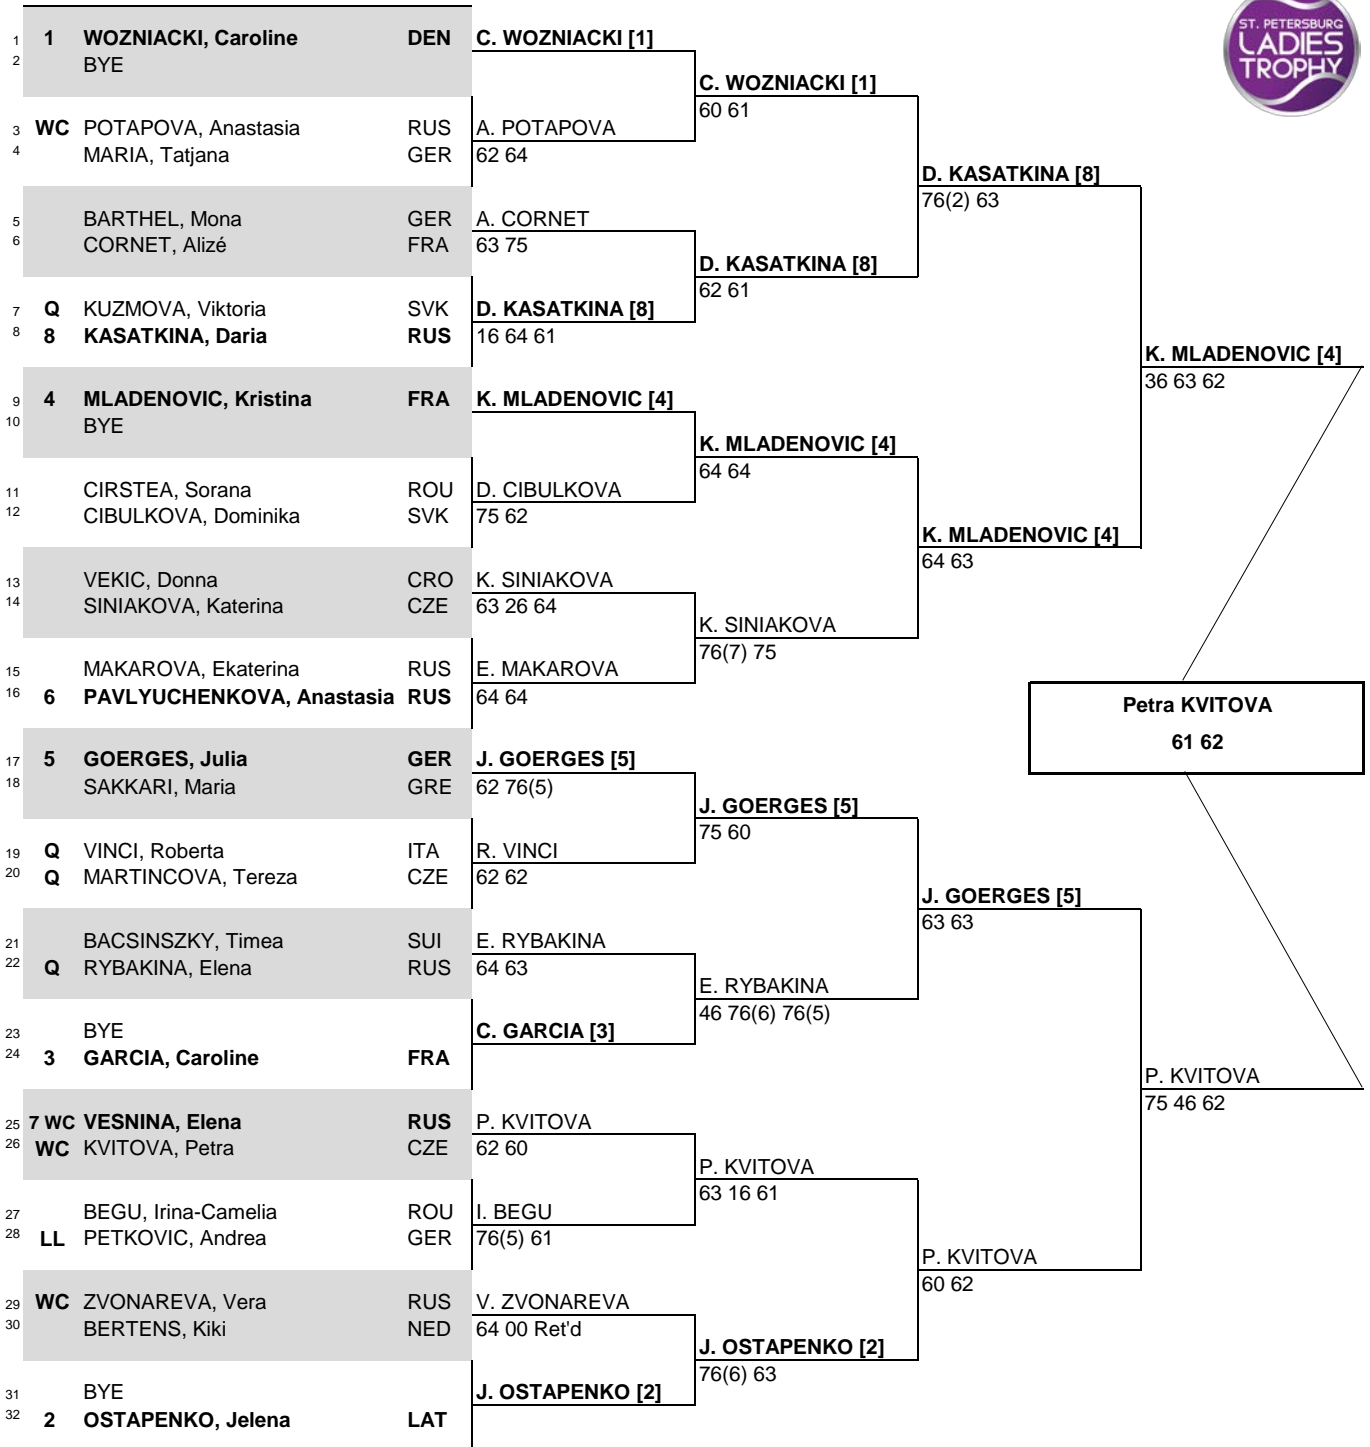

St. Petersburg Ladies Trophy

CITY, COUNTRY
St. Petersburg, Russia

TOURNAMENT DATES
27 Jan - 4 Feb 2018

SURFACE
Hard, Rebound Ace

TOTAL FINANCIAL COMMITMENT
\$799,000

STATUS NAT MAIN DRAW SINGLES

WTA TOUR, Inc. © Copyright 2018

SEEDED PLAYERS	RANK	PRIZE MONEY	POINTS	ALTERNATES / LUCKY LOSERS	RETIREMENTS/WALKOVERS		
1	WOZNIACKI, Caroline	2	WINNER	\$137,125	470	A. Petkovic (LL)	K. Bertens -
2	OSTAPENKO, Jelena	7	FINALIST	\$73,065	305		
3	GARCIA, Caroline	8	SEMI-FINALIST	\$39,080	185		
4	MLADENOVIC, Kristina	11	QUARTER-FINALIST	\$21,010	100	WITHDRAWALS	
5	GOERGES, Julia	12	SECOND ROUND	\$11,265	55		
6	PAVLYUCHENKOVA, Anastasia	18	FIRST ROUND	\$7,150	1		
7	VESNINA, Elena	19					
8	KASATKINA, Daria	25					
FOLLOW LIVE SCORING AT							
www.WTATENNIS.com							
LAST DIRECT ACCEPTANCE		Donna Vekic, 54		WTA SUPERVISOR(S)		Giulia Orlandi	

St. Petersburg Ladies Trophy

CITY, COUNTRY: St. Petersburg, Russia
 TOURNAMENT DATES: 27 Jan - 4 Feb 2018
 SURFACE: Hard, Rebound Ace
 TOTAL FINANCIAL COMMITMENT: \$799,000

STATUS: MAIN DRAW DOUBLES NAT.: