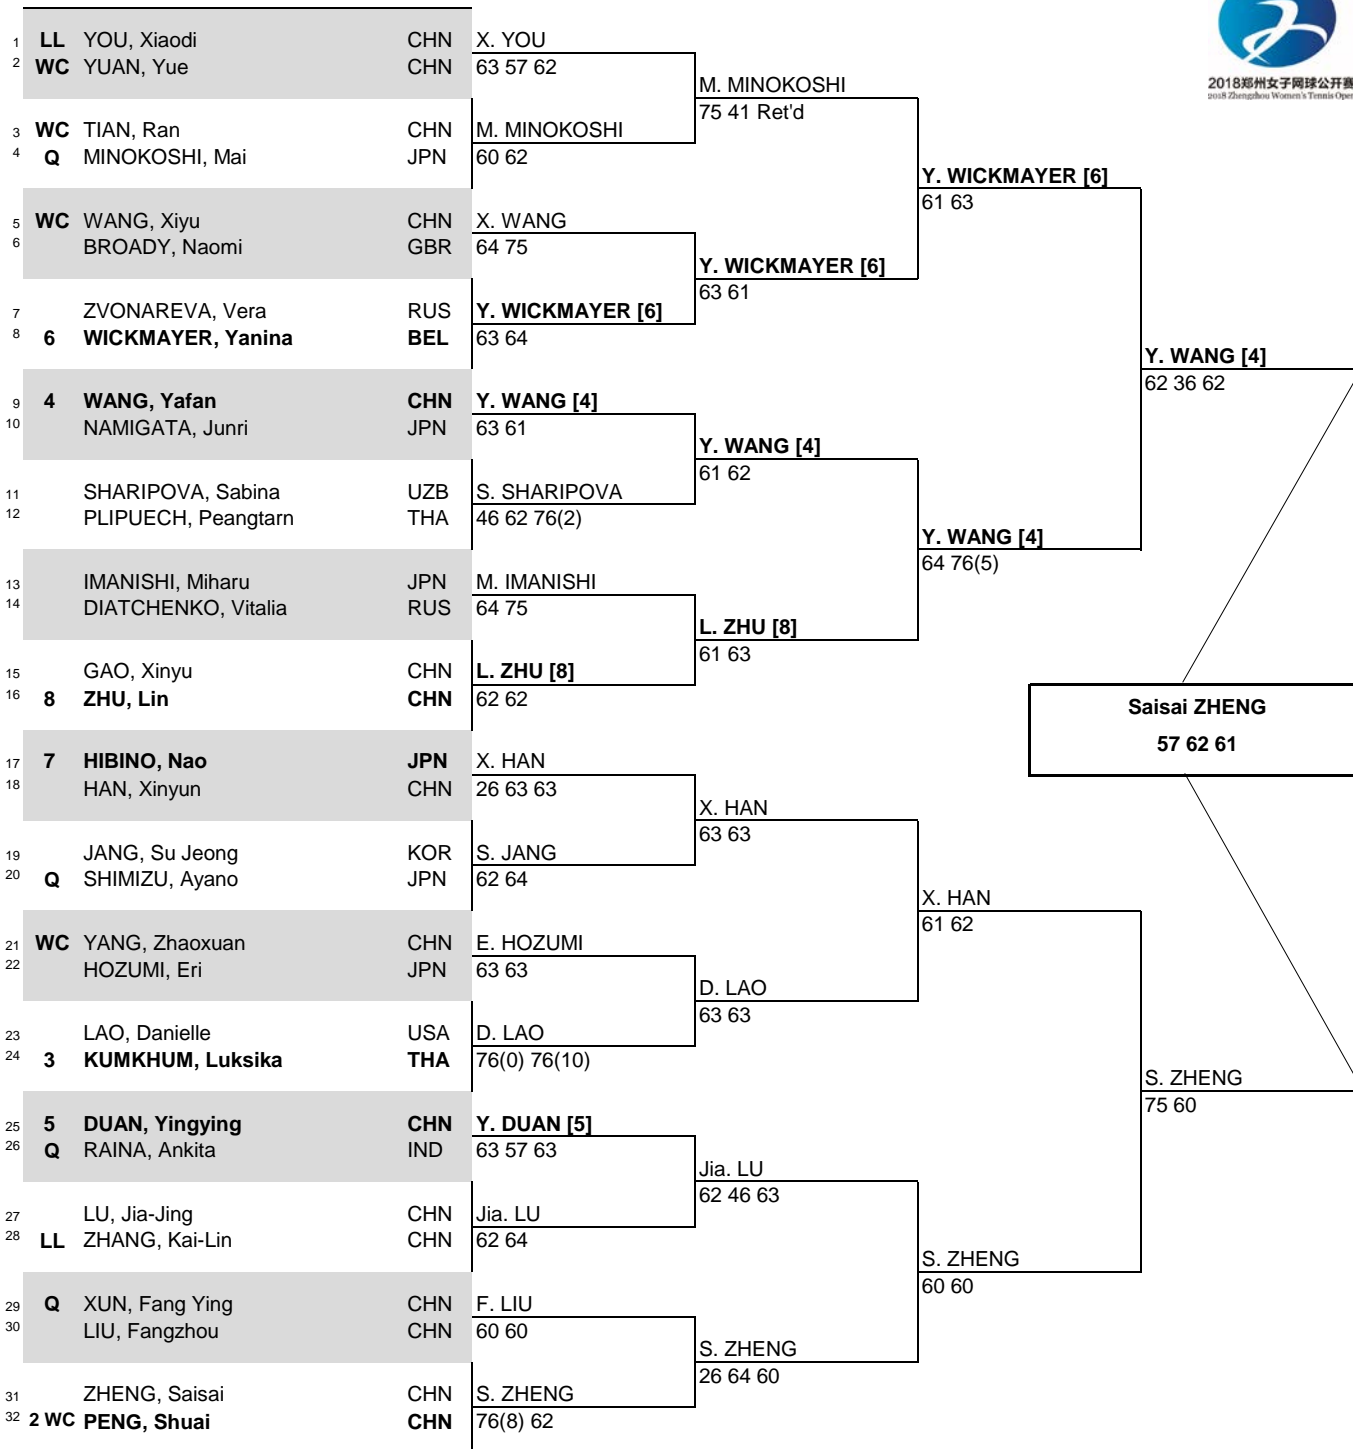

CITY, COUNTRY ZhengZhou, China		TOURNAMENT DATES April 14-22, 2018		SURFACE Hard		TOTAL FINANCIAL COMMITMENT $125,000	
STATUS	NAT	MAIN DRAW SINGLES					

WTA TOUR, Inc. © Copyright 2016

SEEDED PLAYERS	RANK	PRIZE MONEY	POINTS	ALTERNATES / LUCKY LOSERS	RETIREMENTS/WALKOVERS
1 ZHANG, Shuai	34	WINNER $20,000	160	X. You (LL)	X. You - Gastrointestinal illness
2 PENG, Shuai	37	FINALIST $11,000	95	K. Zhang (LL)	
3 KUMKHUM, Luksika	94	SEMI-FINALIST $6,000	57		
4 WANG, Yafan	98	QUARTER-FINALIST $4,000	29	WITHDRAWALS	
5 DUAN, Yingying	103	SECOND ROUND $2,000	15	J. Lu (Low Back)	
6 WICKMAYER, Yanina	106	FIRST ROUND $1,050	1	S. Zhang (Gastro Intestinal)	
7 HIBINO, Nao	122	FOLLOW LIVE SCORING AT www.WTATENNIS.com			
8 ZHU, Lin	129	LAST DIRECT ACCEPTANCE			
				Lao (243)	WTA SUPERVISOR(S) Chen Shu