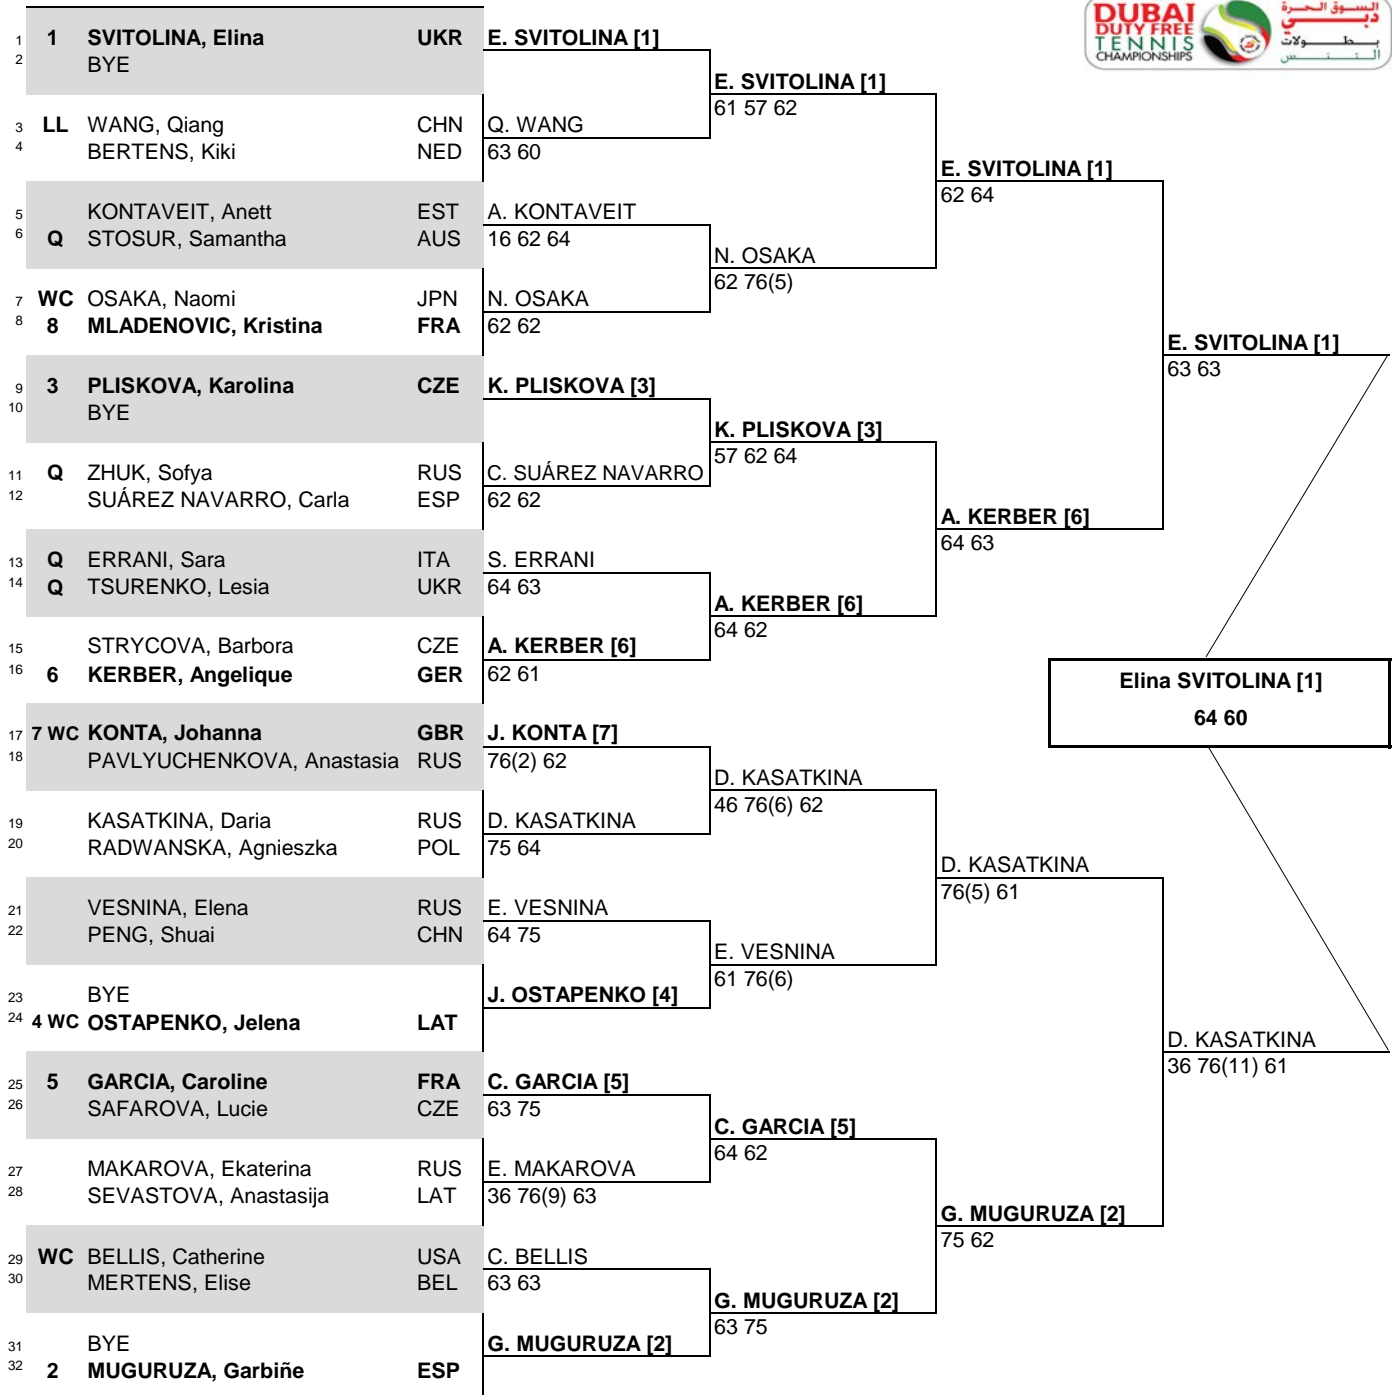

Dubai Duty Free Tennis Championships

CITY, COUNTRY
Dubai, UAE

TOURNAMENT DATES
19-24 February 2018

SURFACE
Hard, Deco-Turf II

TOTAL FINANCIAL COMMITMENT
\$2,623,485

STATUS MAIN DRAW SINGLES

WTA TOUR, Inc. © Copyright 2018

SEEDED PLAYERS	RANK	PRIZE MONEY	POINTS	ALTERNATES / LUCKY LOSERS	RETIREMENTS/WALKOVERS	
1 SVITOLINA, Elina	3	WINNER	\$651,347	470		
2 MUGURUZA, Garbiñe	4	FINALIST	\$347,060	305	Q. Wang (LL)	
3 PLISKOVA, Karolina	5	SEMI-FINALIST	\$185,631	185		
4 OSTAPENKO, Jelena	6	QUARTER-FINALIST	\$46,623	100		
5 GARCIA, Caroline	7	SECOND ROUND	\$24,998	55		
6 KERBER, Angelique	9	FIRST ROUND	\$15,867	1		
7 KONTA, Johanna	11	FOLLOW LIVE SCORING AT				
8 MLADENOVIC, Kristina	13	www.WTATENNIS.com				
LAST DIRECT ACCEPTANCE		SUAREZ NAVARRO - 39		WTA SUPERVISOR	Donna Kelso	