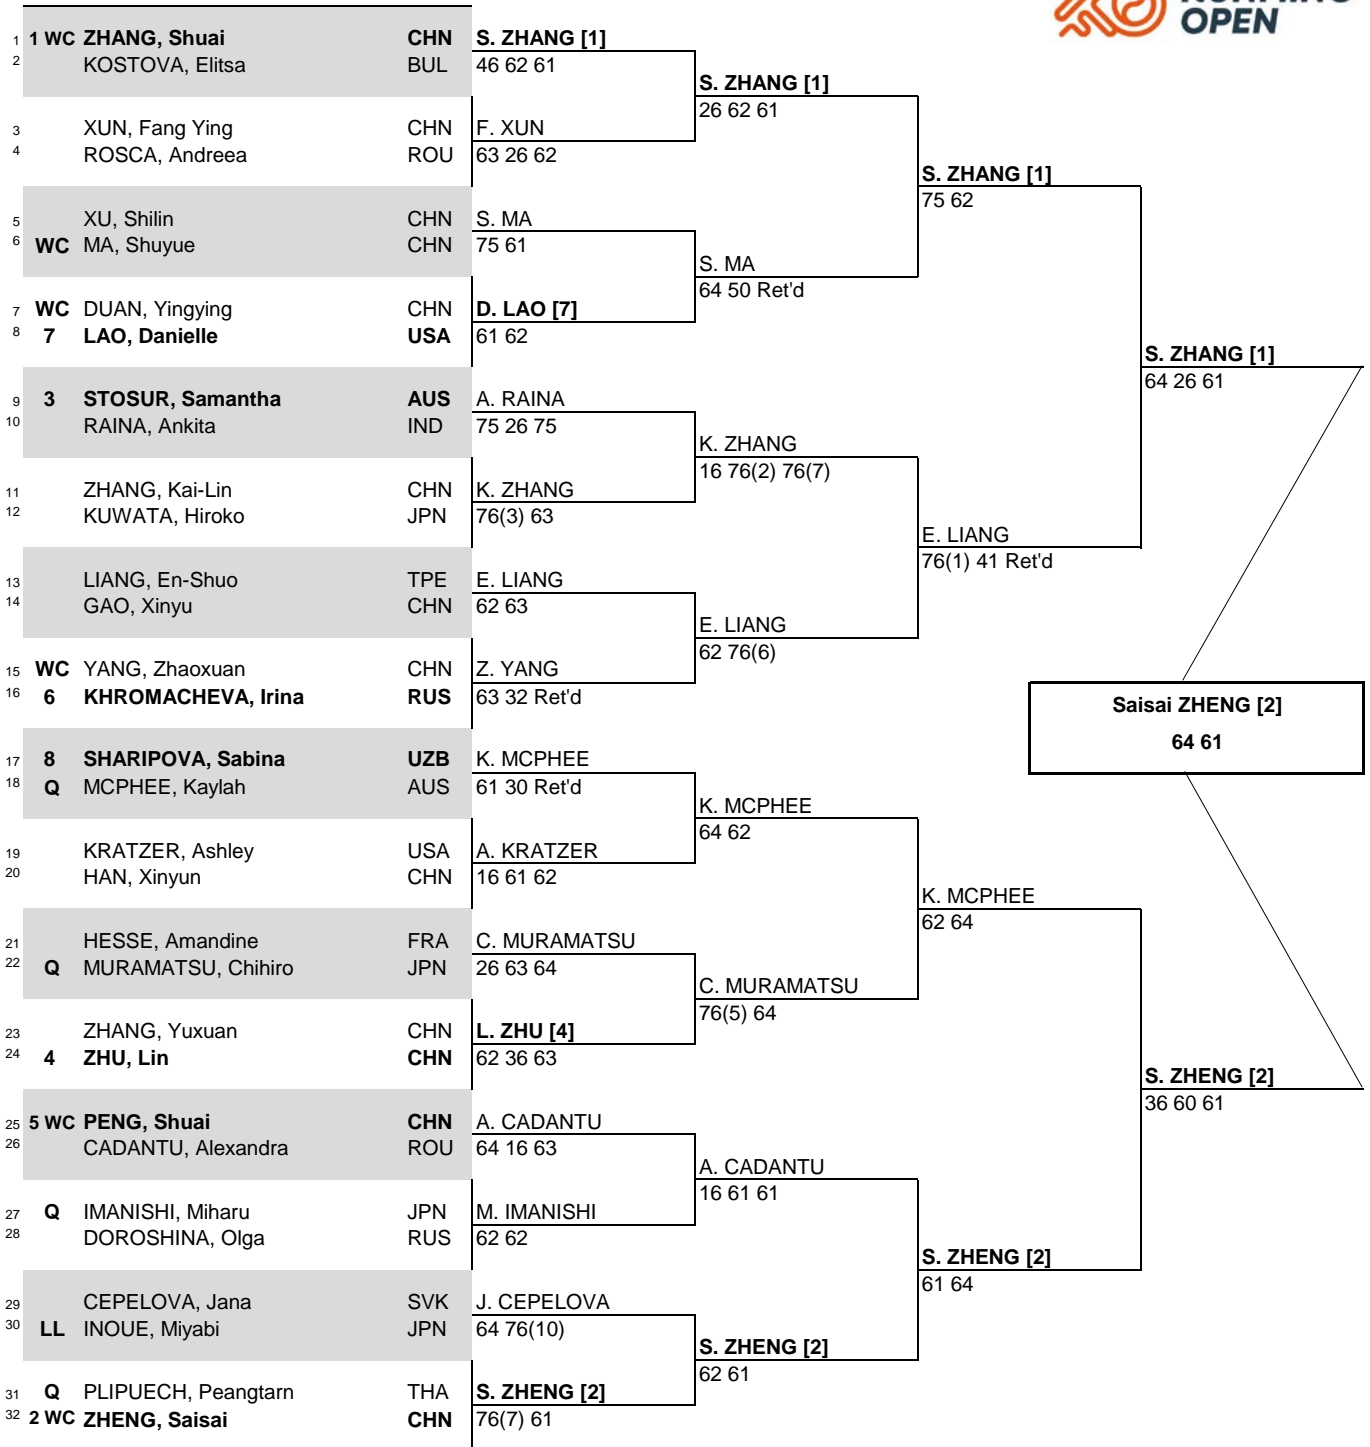

125K SERIES

# Kunming Open

CITY, COUNTRY  
Anning, Kunming, China

TOURNAMENT DATES  
April 20-28,2018

SURFACE  
Red Clay

TOTAL FINANCIAL COMMITMENT  
\$125,000

STATUS NAT MAIN DRAW SINGLES

WTA TOUR, Inc. © Copyright 2018

SEEDED PLAYERS	RANK	PRIZE MONEY	POINTS	ALTERNATES / LUCKY LOSERS	RETIREMENTS/WALKOVERS
1 ZHANG, Shuai	42	WINNER \$20,000	160	M. Inoue (LL)	K. Zhang - Low Back Injury
2 ZHENG, Saisai	43	FINALIST \$11,000	95		D. Lao - Right Lower leg Injury
3 STOSUR, Samantha	77	SEMI-FINALIST \$6,000	57		I. Khromacheva - Fever
4 ZHU, Lin	94	QUARTER-FINALIST \$4,000	29		S. Sharipova - Gastro Intestinal Illness
5 PENG, Shuai	120	SECOND ROUND \$2,000	15		
6 KHROMACHEVA, Irina	137	FIRST ROUND \$1,050	1	D. Khazaniuk	
7 LAO, Danielle	155				
8 SHARIPOVA, Sabina	156				
FOLLOW LIVE SCORING AT <a href="http://www.WTATENNIS.com">www.WTATENNIS.com</a>					
LAST DIRECT ACCEPTANCE		Kratzer 250		WTA SUPERVISOR(S)	Chen Shu

# Kunming Open

125K SERIES

CITY, COUNTRY

Anning, Kunming, China

TOURNAMENT DATES

April 20-28, 2018

SURFACE

Red Clay